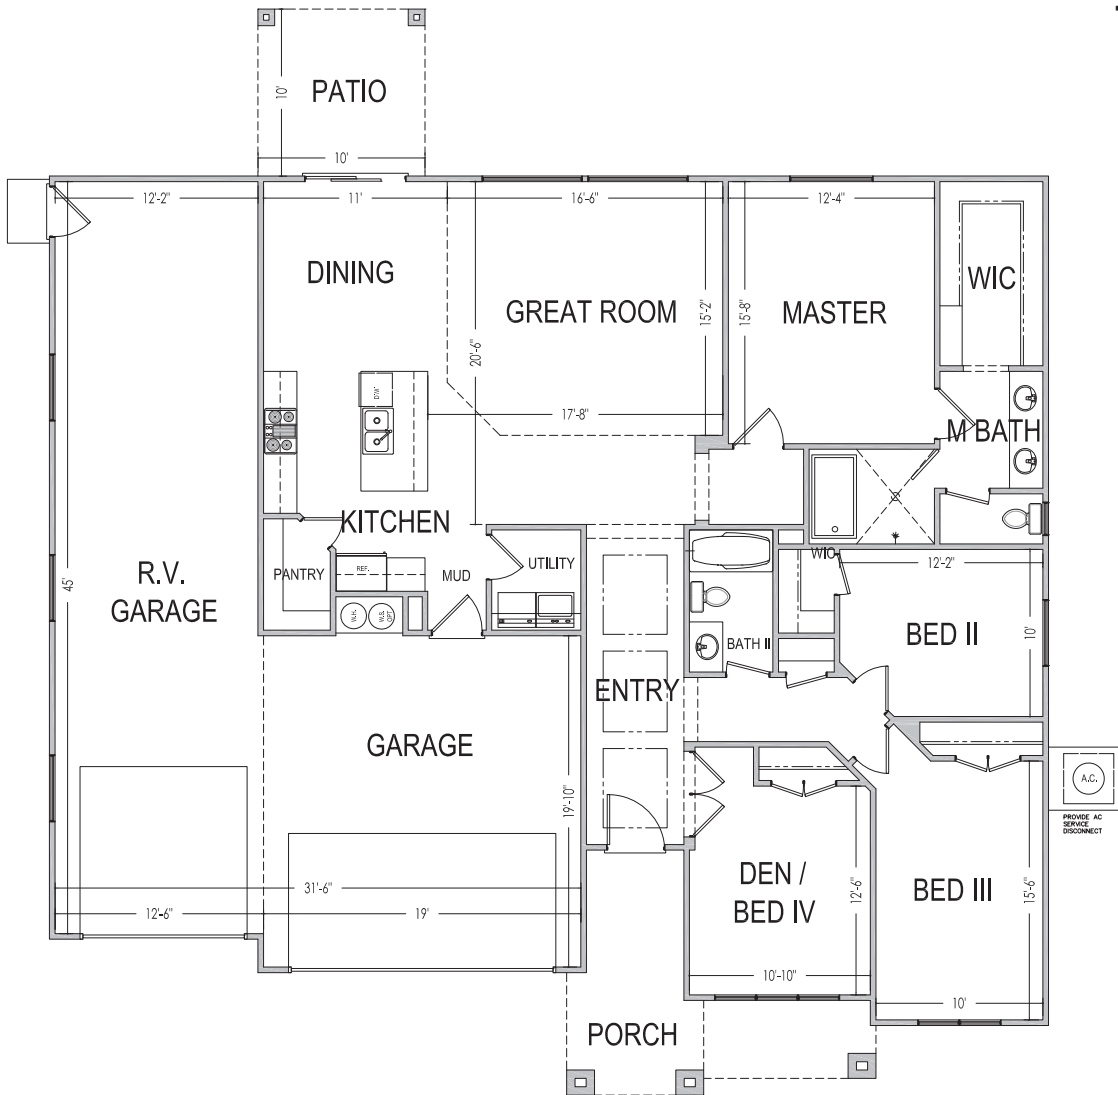

312 N 2805 W, Hurricane, UT 84737

60'x65'

1861 ft.<sup>2</sup>

\*Prices, estimated completion dates, elevations, styles, colors, features, and finished homes may vary from the architectural rendering and are subject to change without notice or obligation. \*Square footage is estimated. [Scan QR CODE for more information on available homes and neighborhoods.](#)