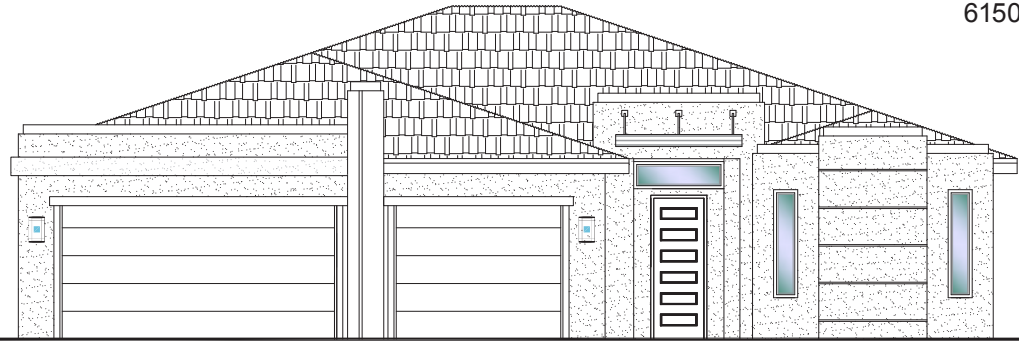

**DESERT
CLIFFS**

#305 - FOR SALE*

3 Bed+Full Casita | 3 Bath | 3 Car Garage

S&S Homes

www.sshomes.info

6150 S White Dome Circle
St George, UT 84790

54'x65'

2,459 ft.²