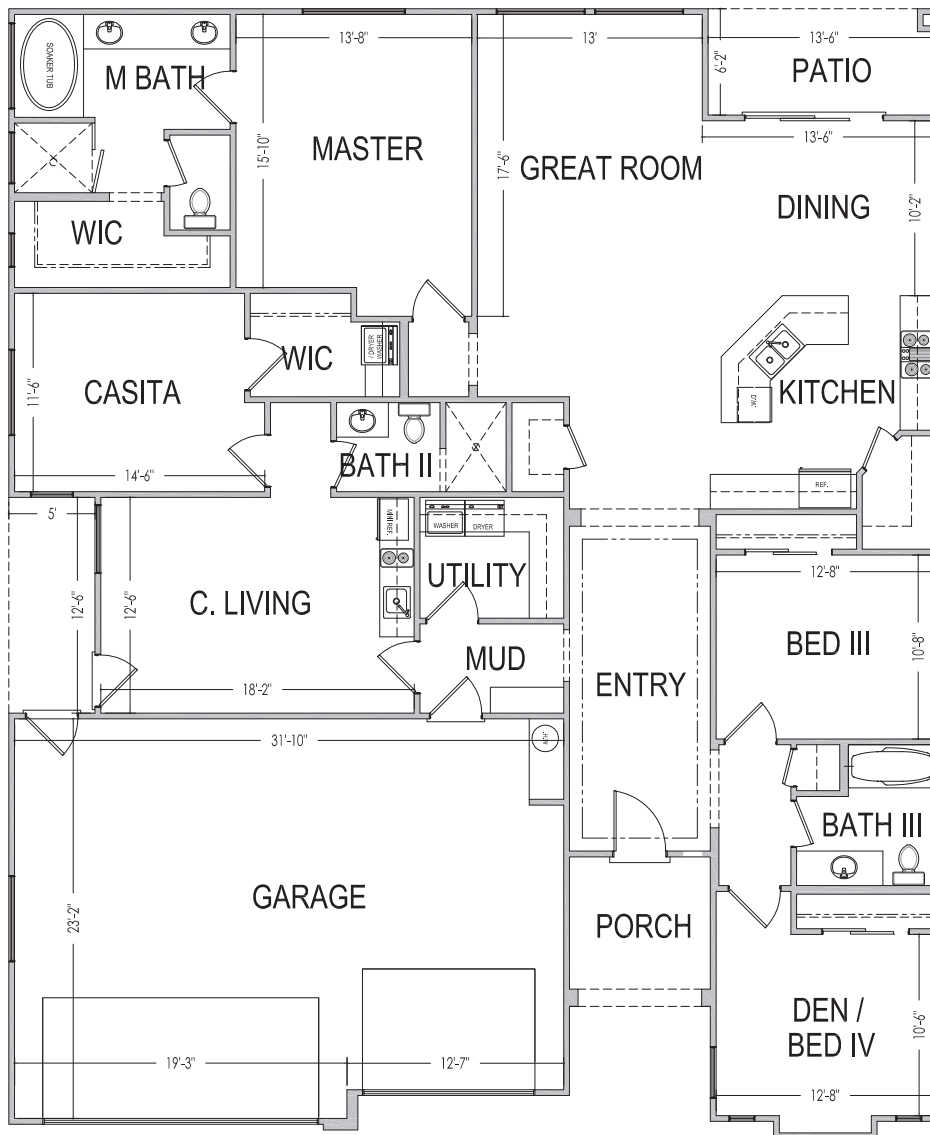

**DESERT
CLIFFS**

#305 - FOR SALE*

3 Bed+Full Casita | 3 Bath | 3 Car Garage

S&S Homes

www.sshomes.info

6150 S White Dome Circle
St George, UT 84790

54'x65'

2,459 ft.²