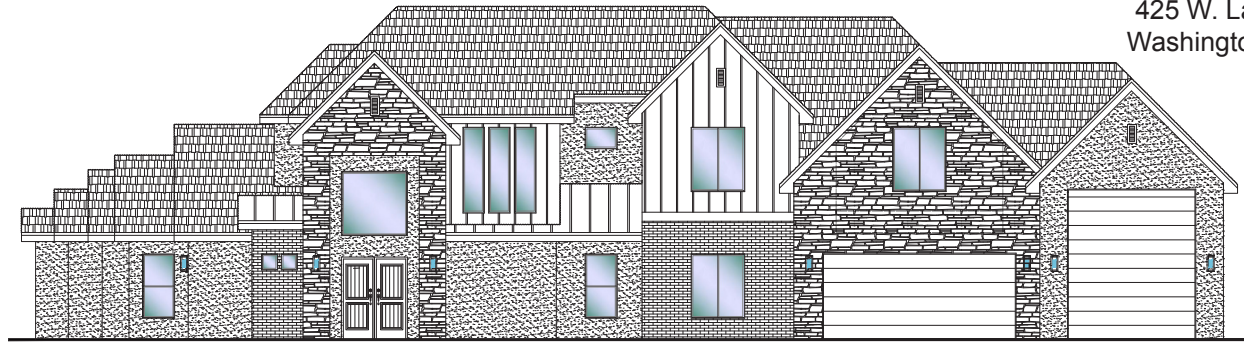

#18 - FOR SALE*
 5 Bed+Casita | 4.5 Bath | 3 Car-RV Garage

S&S Homes
 www.sshomes.info

425 W. Lamond Circle
 Washington, UT 84780

111'x56'

4,892 ft.²

3,059 ft.²

1,833 ft.²

*Prices and estimated completion dates are subject to change without notice or obligation. Finished homes may vary from the architectural rendering. Square footage is estimated. Scan, Download & Register for free in the NoviHome App for more information on all our homes and neighborhoods.