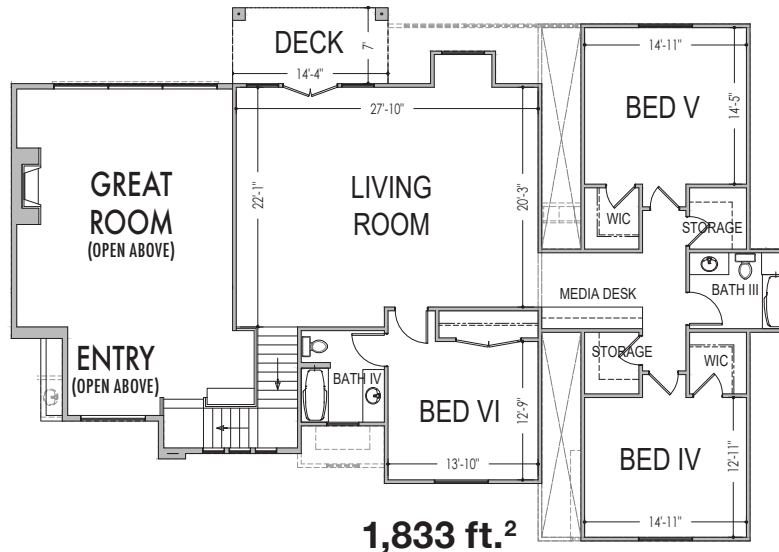

#18 - FOR SALE*
 5 Bed+Casita | 4.5 Bath | 3 Car-RV Garage

S&S Homes
 www.sshomes.info

425 W. Lamond Circle
 Washington, UT 84780

111'x56'

4,892 ft.²

3,059 ft.²

1,833 ft.²

*Prices and estimated completion dates are subject to change without notice or obligation. Finished homes may vary from the architectural rendering. Square footage is estimated. Scan, Download & Register for free in the NoviHome App for more information on all our homes and neighborhoods.