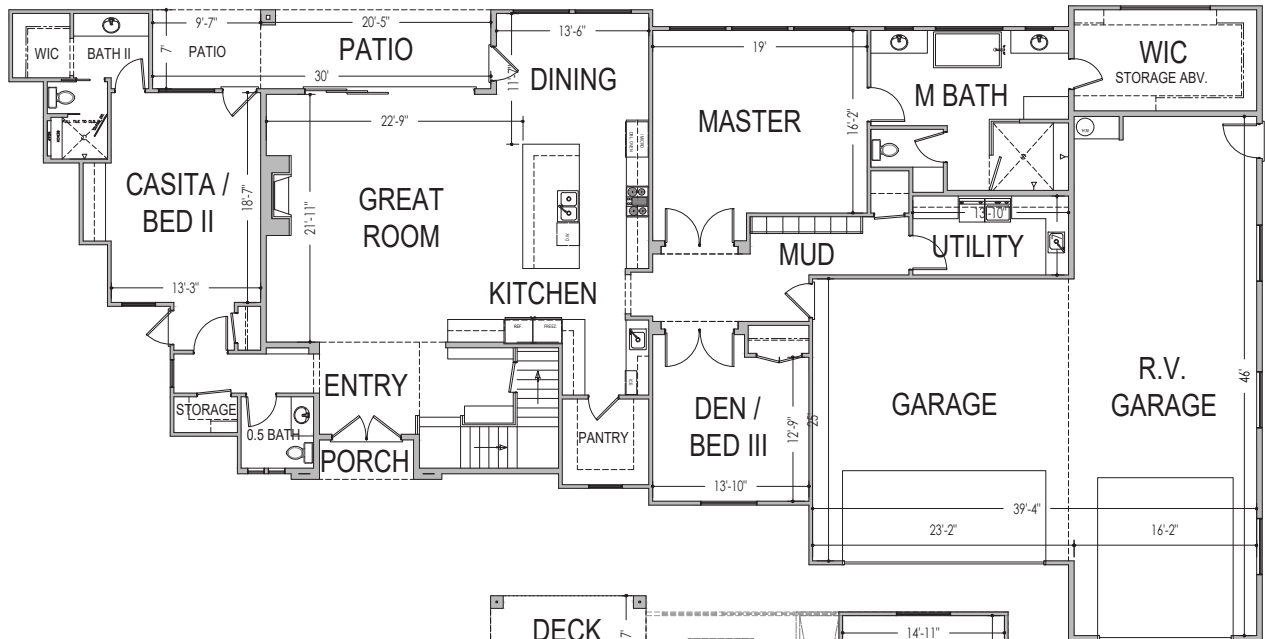

#18 - FOR SALE*
 5 Bed+Casita | 4.5 Bath | 3 Car-RV Garage

S&S Homes
 www.sshomes.info

425 W. Lamond Circle
 Washington, UT 84780

111'x56'

4,892 ft.²

3,059 ft.²

1,833 ft.²

*Prices and estimated completion dates are subject to change without notice or obligation. Finished homes may vary from the architectural rendering. Square footage is estimated. Scan, Download & Register for free in the NoviHome App for more information on all our homes and neighborhoods.