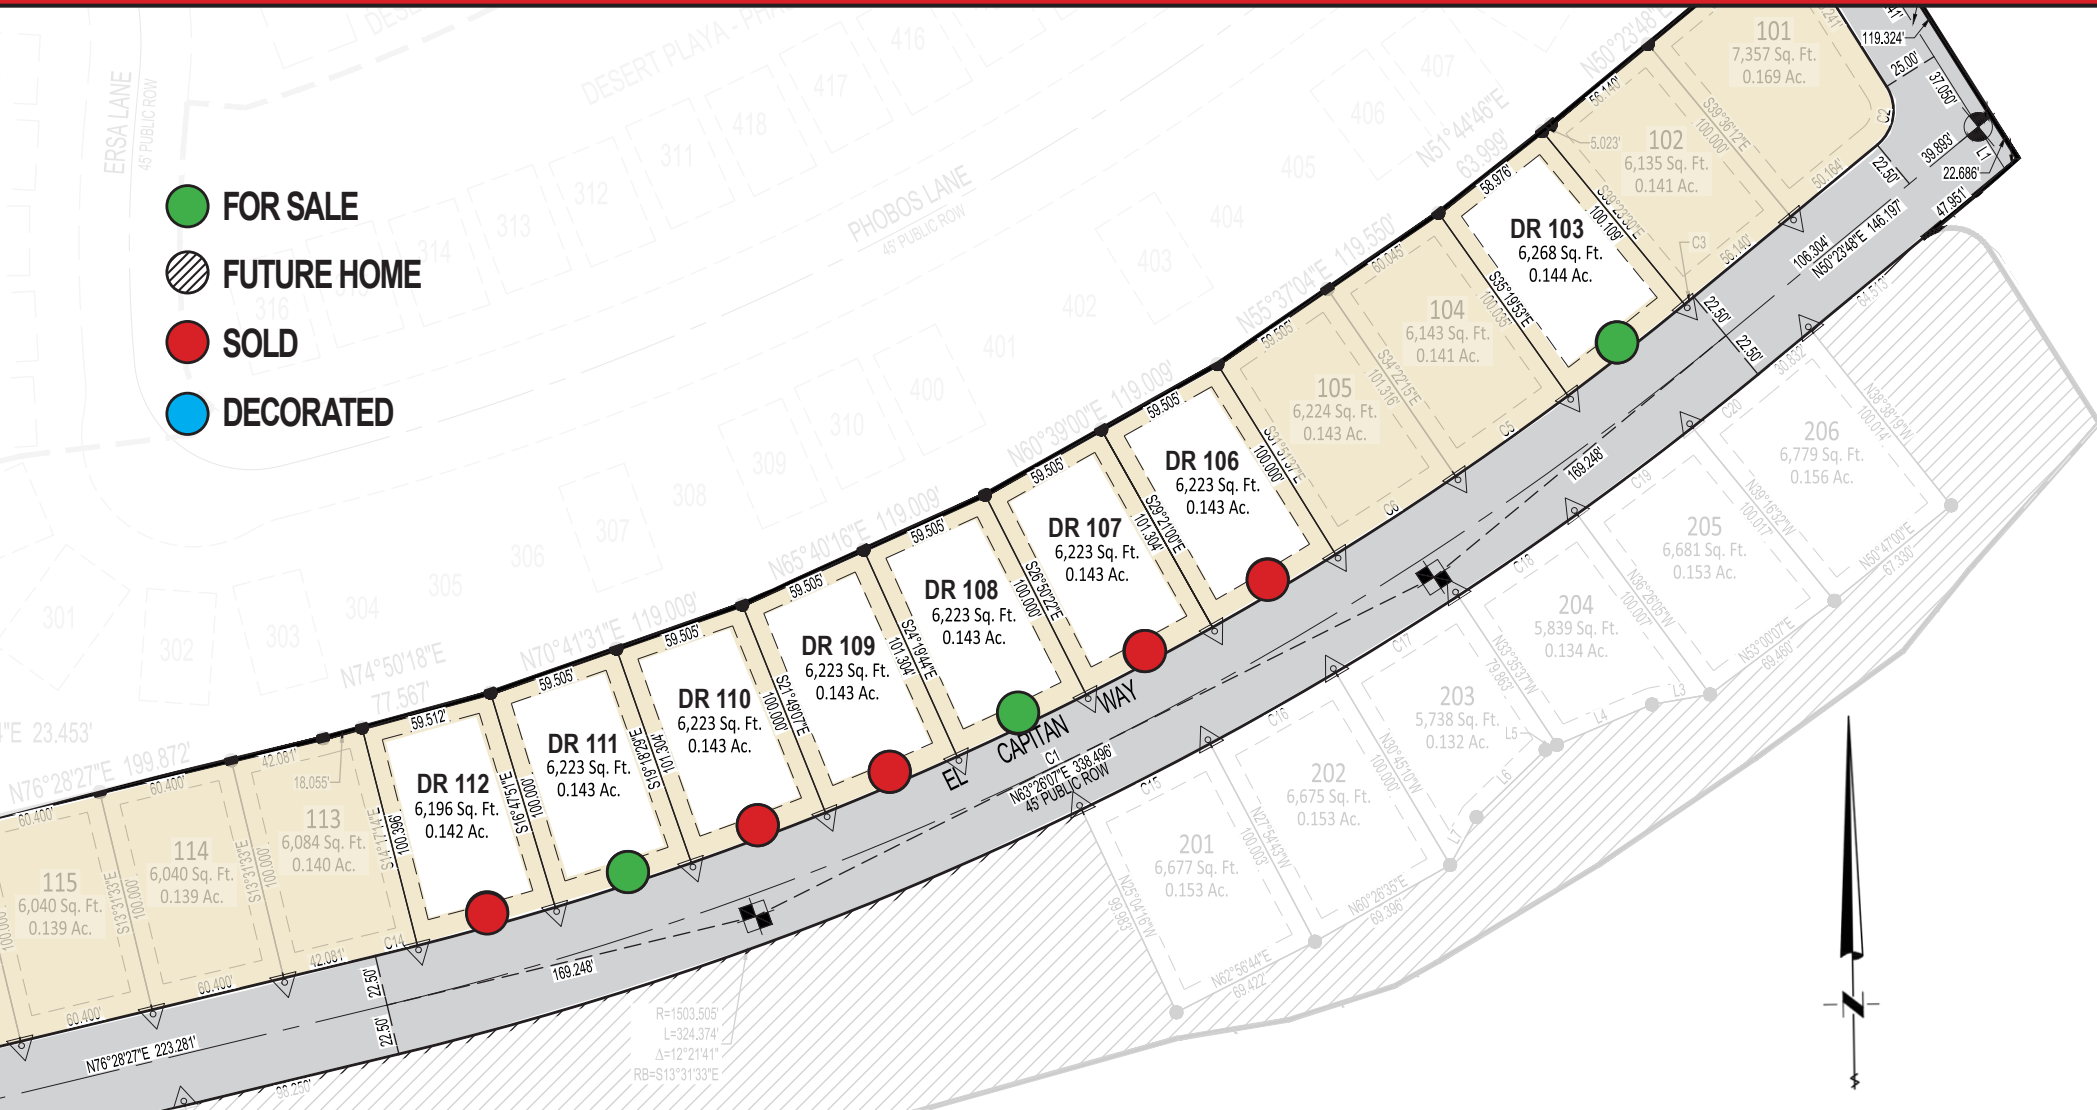

Desert Reserve

PLAT MAP

PHASE 1

S&S Homes
www.sshomes.info

*Prices, estimated completion dates, elevations, styles, colors, features, and finished homes may vary from the architectural rendering and are subject to change without notice or obligation. *Square footage is estimated. [Scan QR CODE for more information on available homes and neighborhoods.](#)