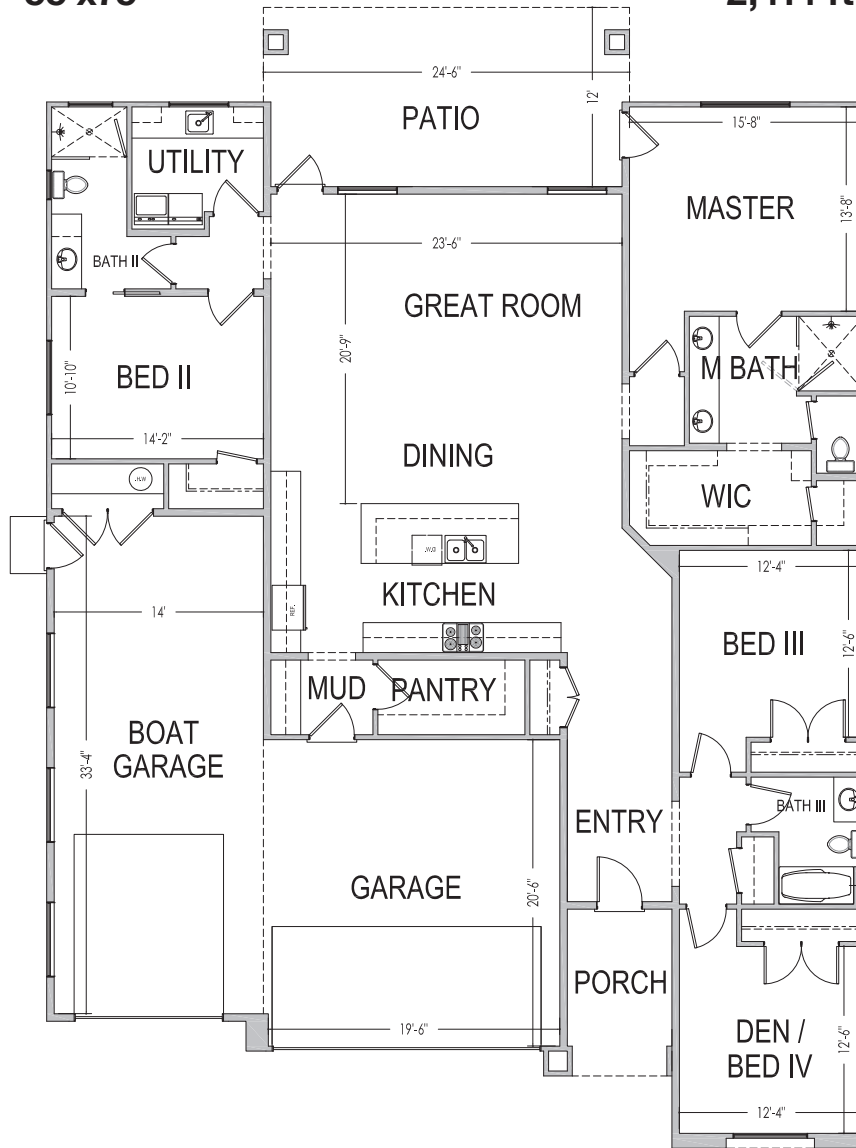

#85 - FOR SALE*
 4 Bed | 3 Bath | 3 Car-RV Garage

S&S Homes

www.sshomes.info

674 S. Middle Creek Dr.
 Washington, UT 84780

55'x75'

2,414 ft.²

*Prices, estimated completion dates, elevations, styles, colors, features, and finished homes may vary from the architectural rendering and are subject to change without notice or obligation. Square footage is estimated. Scan, Download & Register for free in the NoviHome App for more information on all our homes and neighborhoods.