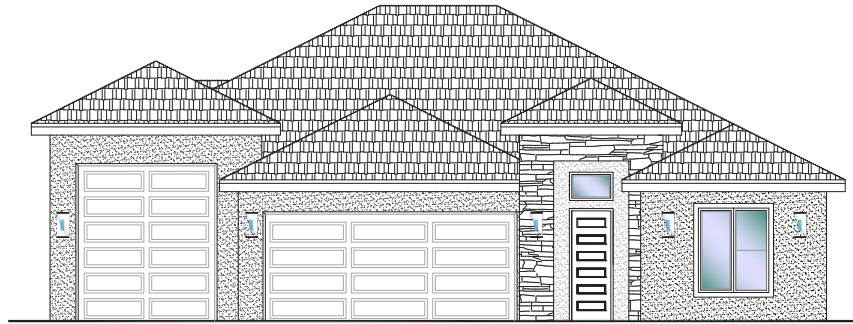

#85 - FOR SALE*
 4 Bed | 3 Bath | 3 Car-RV Garage

S&S Homes

www.sshomes.info

674 S. Middle Creek Dr.
 Washington, UT 84780

55'x75'

2,414 ft.²

*Prices, estimated completion dates, elevations, styles, colors, features, and finished homes may vary from the architectural rendering and are subject to change without notice or obligation. Square footage is estimated. Scan, Download & Register for free in the NoviHome App for more information on all our homes and neighborhoods.