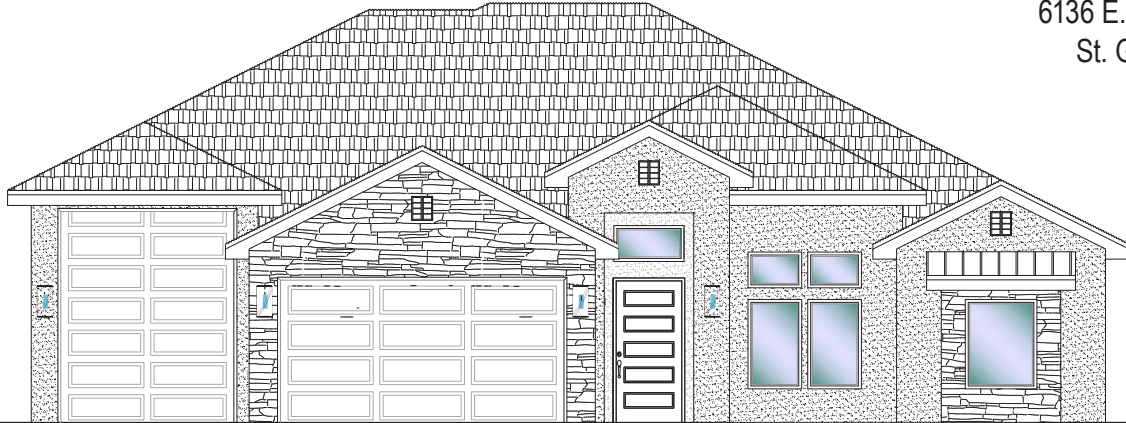

**DESERT
CLIFFS**

#304 - FOR SALE*

3 Bed | 2.5 Bath | 3 Car-RV Garage

S&S Homes

www.sshomes.info

6136 E. Half Dome Circle
St. George, UT 84790

60'x61'

2286 ft.²

*Prices, estimated completion dates, elevations, styles, colors, features, and finished homes may vary from the architectural rendering and are subject to change without notice or obligation. Square footage is estimated. [Scan, Download & Register for free in the NoviHome App for more information on all our homes and neighborhoods.](#)