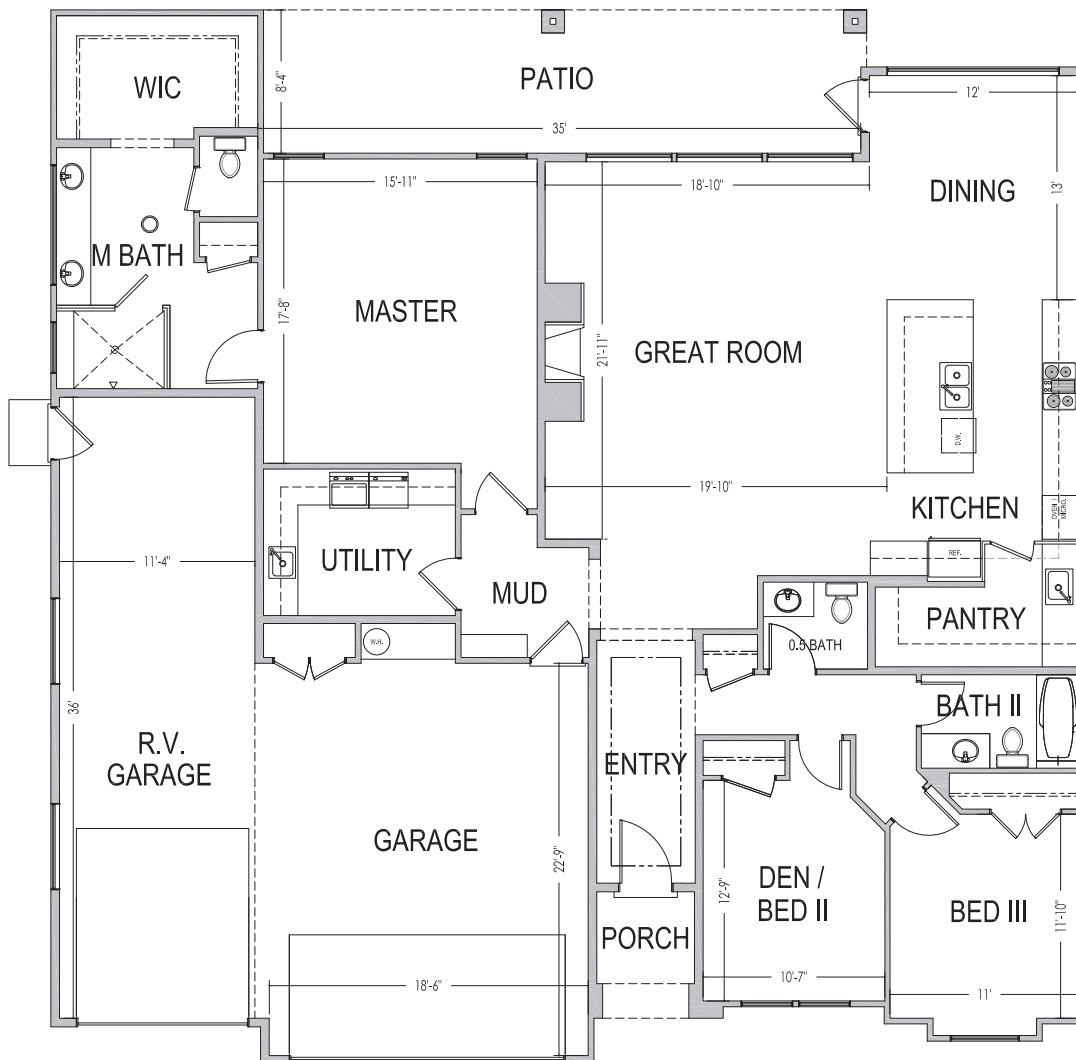

**DESERT
CLIFFS**

#304 - FOR SALE*

3 Bed | 2.5 Bath | 3 Car-RV Garage

S&S Homes

www.sshomes.info

6136 E. Half Dome Circle
St. George, UT 84790

60'x61'

2286 ft.²