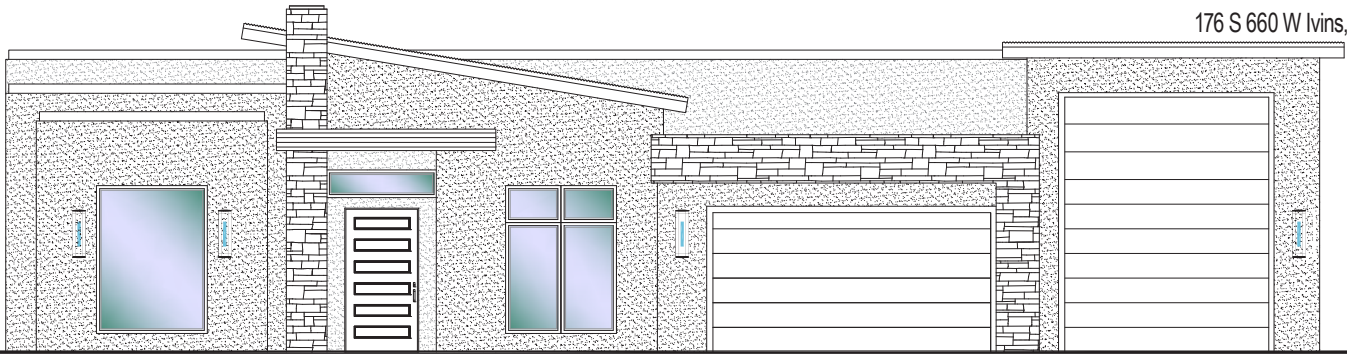

176 S 660 W Ivins, UT 84738

70'x 62'

2696 sq.ft.

\*Prices, estimated completion dates, elevations, styles, colors, features, and finished homes may vary from the architectural rendering and are subject to change without notice or obligation. Square footage is estimated. Scan, Download & Register for free in the NoviHome App for more information on all our homes and neighborhoods.