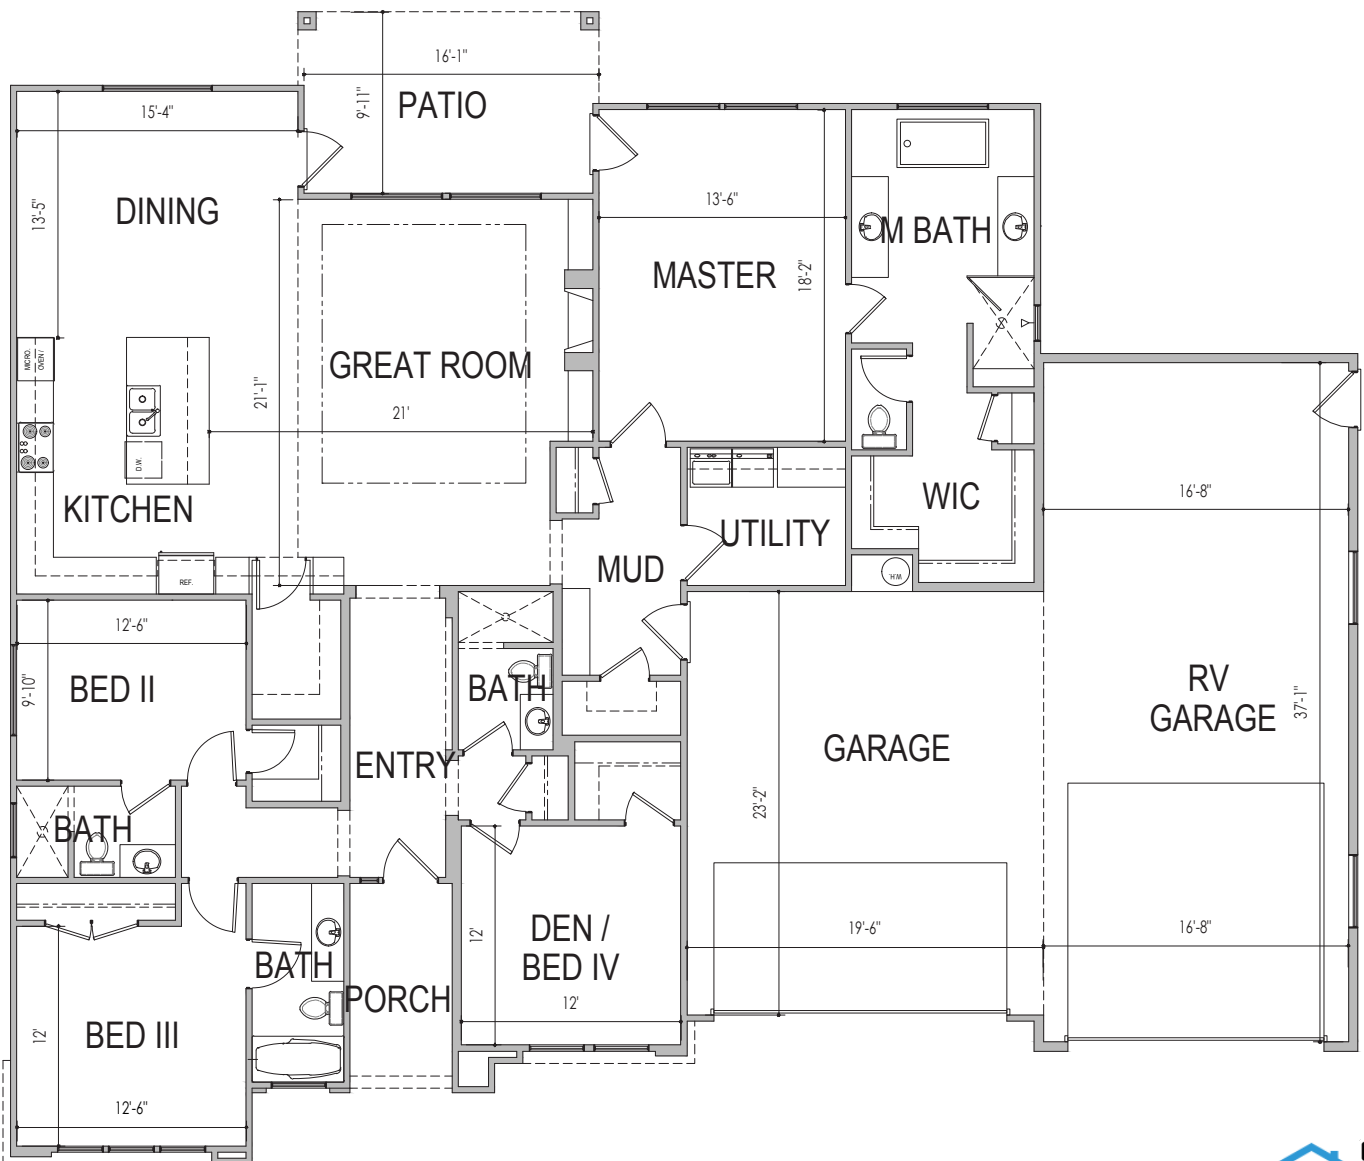

171 S. 660 W. Ivins, UT 84738

54'x74'

2398 sq.ft.

*Prices, estimated completion dates, elevations, styles, colors, features, and finished homes may vary from the architectural rendering and are subject to change without notice or obligation. Square footage is estimated. [Scan, Download & Register for free in the NoviHome App for more information on all our homes and neighborhoods.](#)