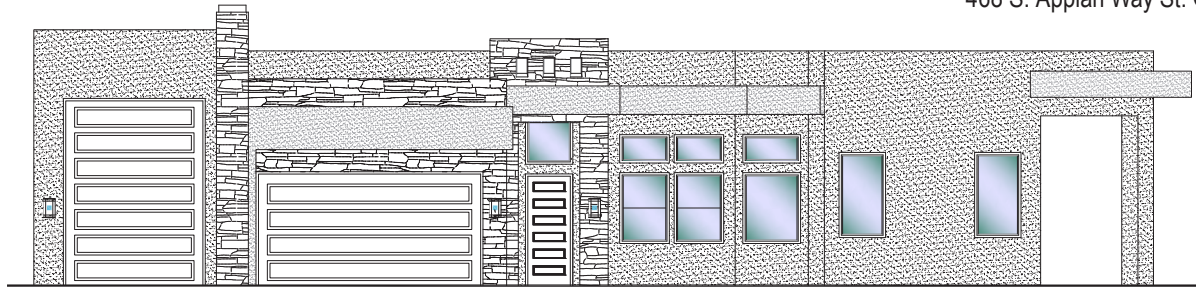

468 S. Appian Way St. George, UT 84770

76'x80'

3149 ft.²

*Prices and estimated completion dates are subject to change without notice or obligation. Finished homes, elevations, styles, colors, and features may vary from the architectural rendering. Square footage is estimated. Scan, Download & Register for free in the NoviHome App for more information on all our homes and neighborhoods.