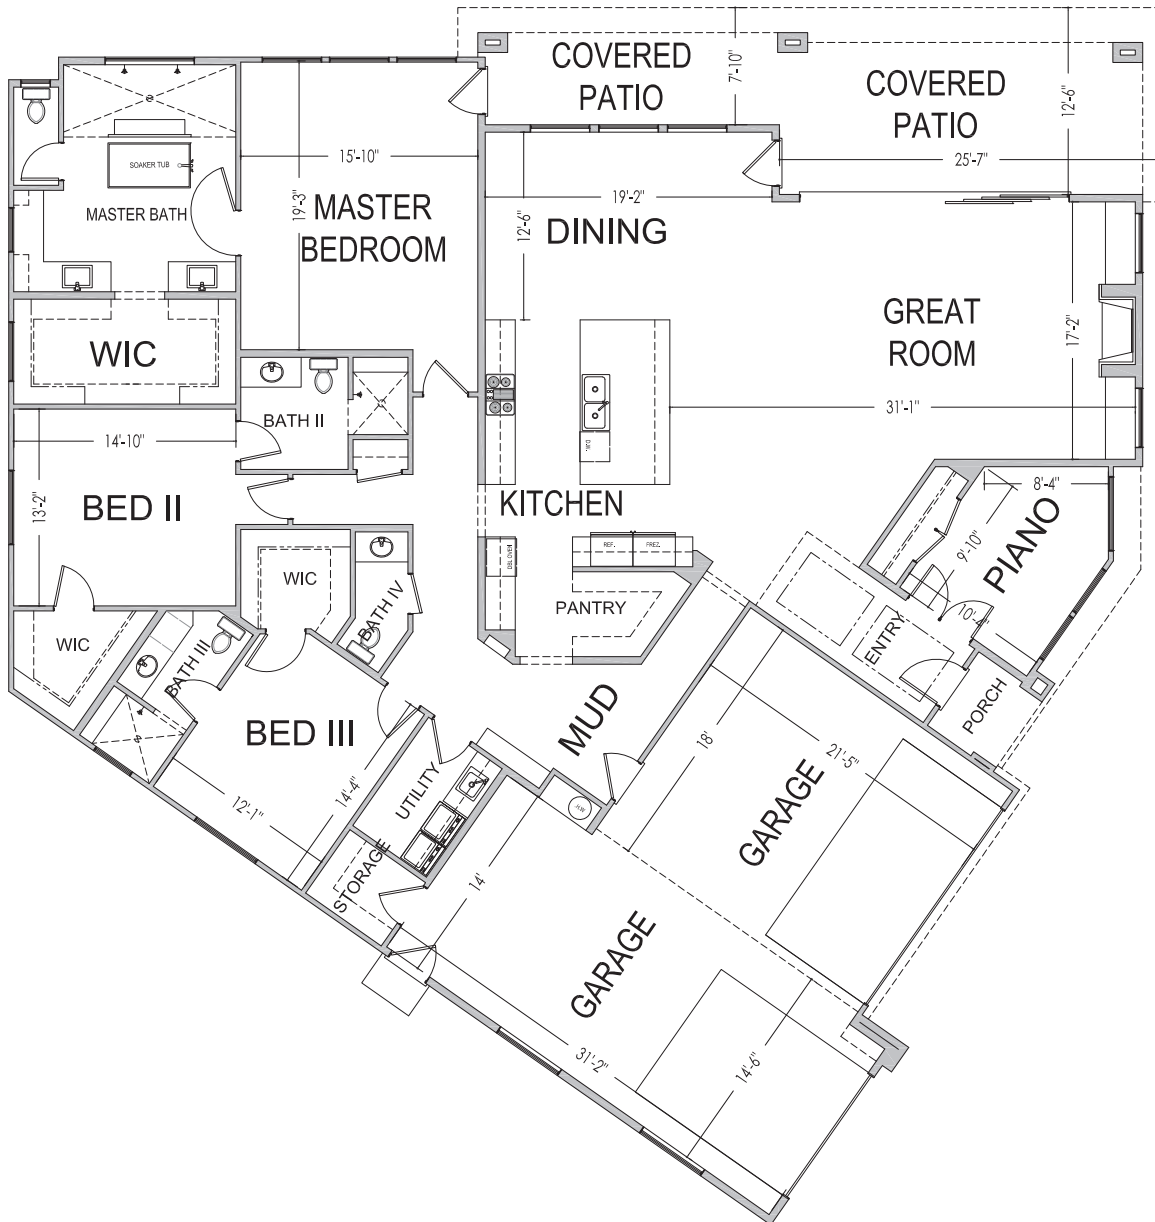

468 S. Appian Way St. George, UT 84770

76'x80'

3149 ft.²

*Prices and estimated completion dates are subject to change without notice or obligation. Finished homes, elevations, styles, colors, and features may vary from the architectural rendering. Square footage is estimated. Scan, Download & Register for free in the NoviHome App for more information on all our homes and neighborhoods.