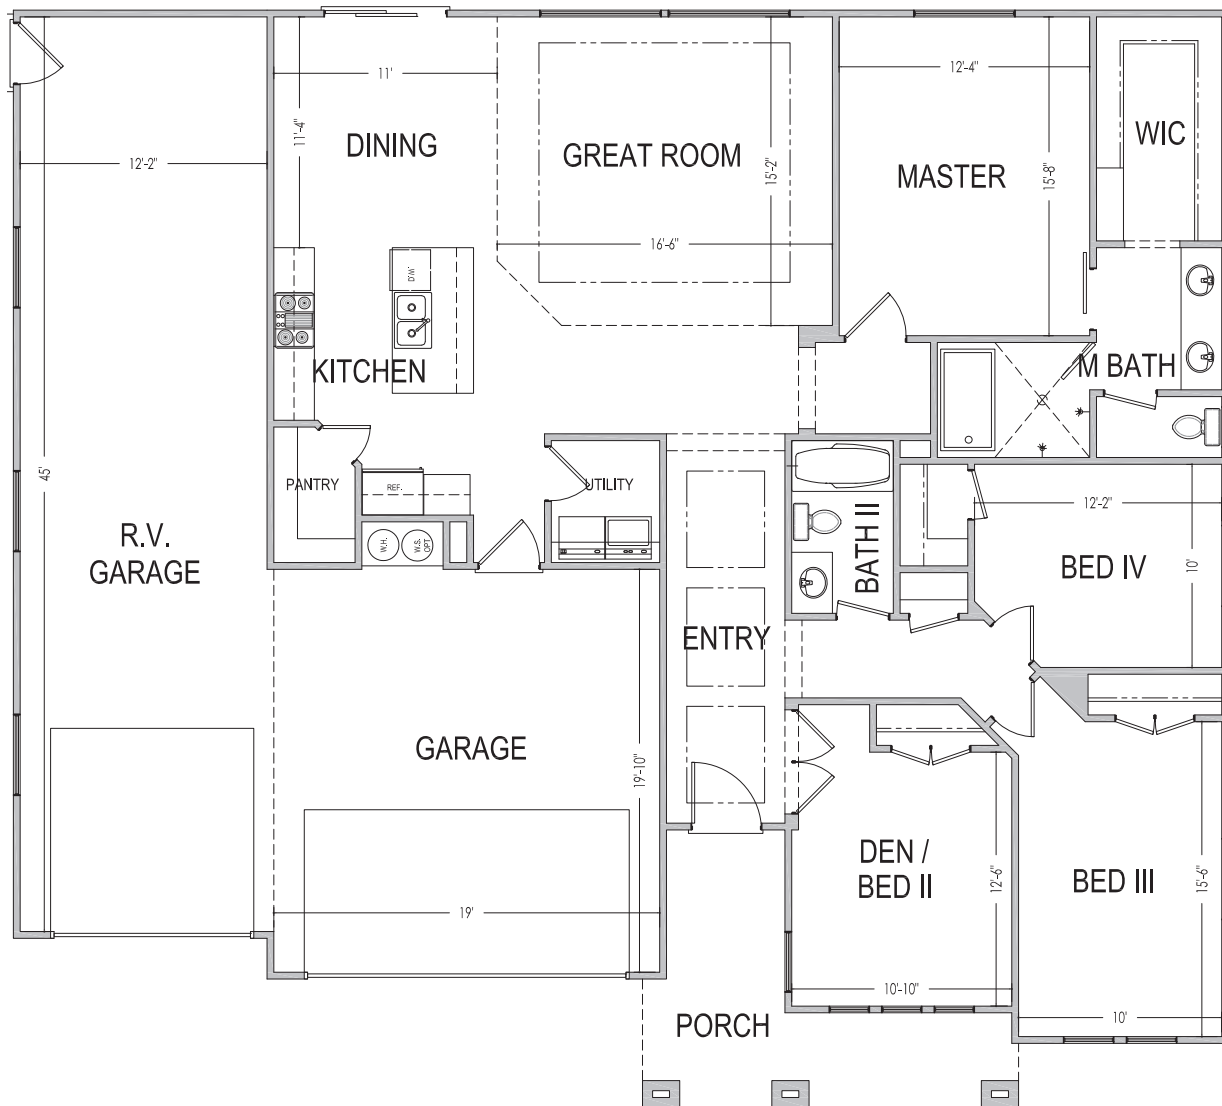

#89 - FOR SALE*
 3 Bed | 2 Bath | 3 Car Garage

S&S Homes

www.sshomes.info

720 S Middle Creek Dr.
 Washington, UT 84780

60'x54'

1861 ft.²

*Prices and estimated completion dates are subject to change without notice or obligation. Finished homes may vary from the architectural rendering. Square footage is estimated. [Scan, Download & Register for free in the NoviHome App for more information on all our homes and neighborhoods.](#)