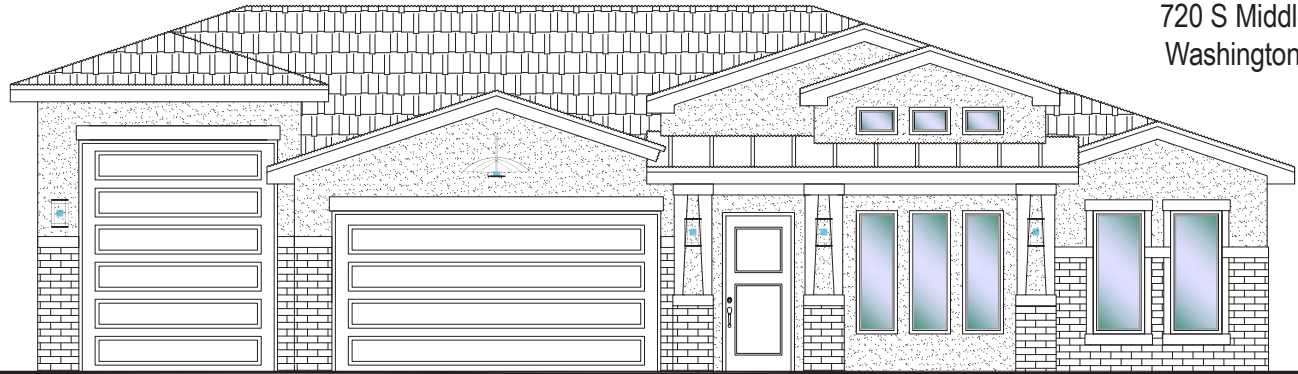

#89 - FOR SALE*
 3 Bed | 2 Bath | 3 Car Garage

S&S Homes

www.sshomes.info

720 S Middle Creek Dr.
 Washington, UT 84780

60'x54'

1861 ft.²

*Prices and estimated completion dates are subject to change without notice or obligation. Finished homes may vary from the architectural rendering. Square footage is estimated. [Scan, Download & Register for free in the NoviHome App for more information on all our homes and neighborhoods.](#)