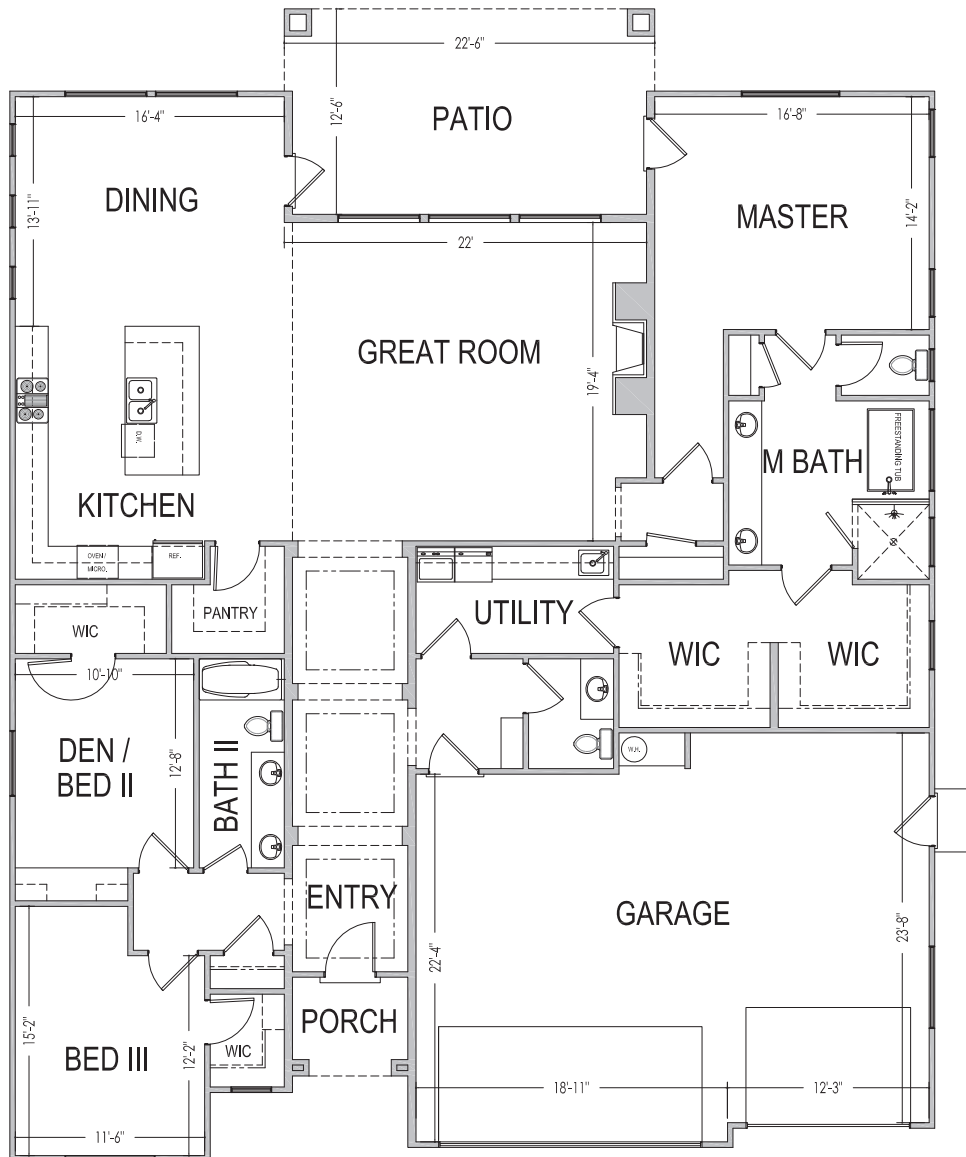

UNITY
VILLAGE

#20 - FOR SALE*
3 Bed | 2.5 Bath | 3 Car-RV Garage

S&S Homes
www.sshomes.info

442 S Memory Lane
Ivins, UT 84738

56'x70'

2594 ft.²

*Prices, estimated completion dates, elevations, styles, colors, features, and finished homes may vary from the architectural rendering and are subject to change without notice or obligation. Square footage is estimated. [Scan, Download & Register for free in the NoviHome App for more information on all our homes and neighborhoods.](#)