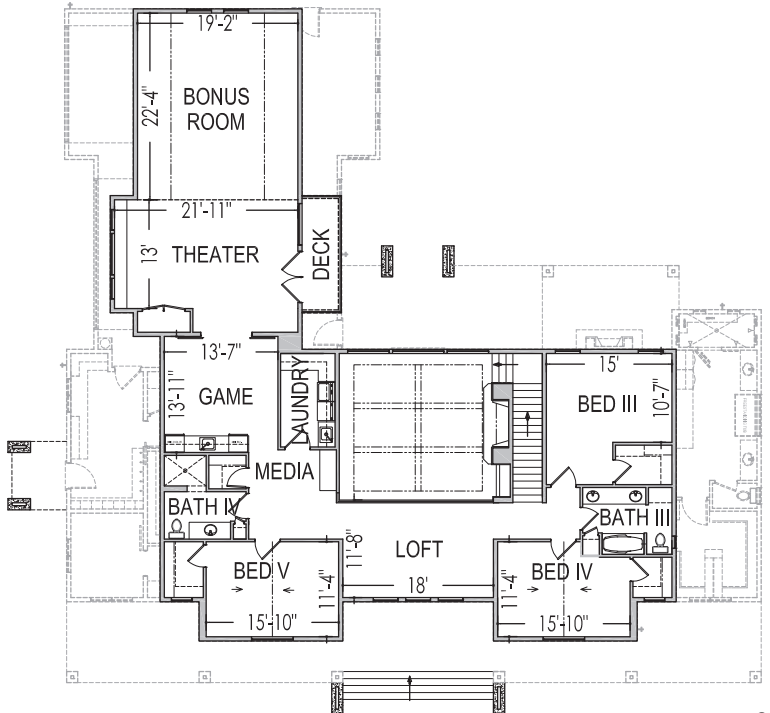

2682 E. Seegmiller Dr.
St. George, UT 84790

90'x84'

5204 ft.²

2668 ft.²

2536 ft.²

*Prices, estimated completion dates, elevations, styles, colors, features, and finished homes may vary from the architectural rendering and are subject to change without notice or obligation. Square footage is estimated. Scan, Download & Register for free in the NoviHome App for more information on all our homes and neighborhoods.