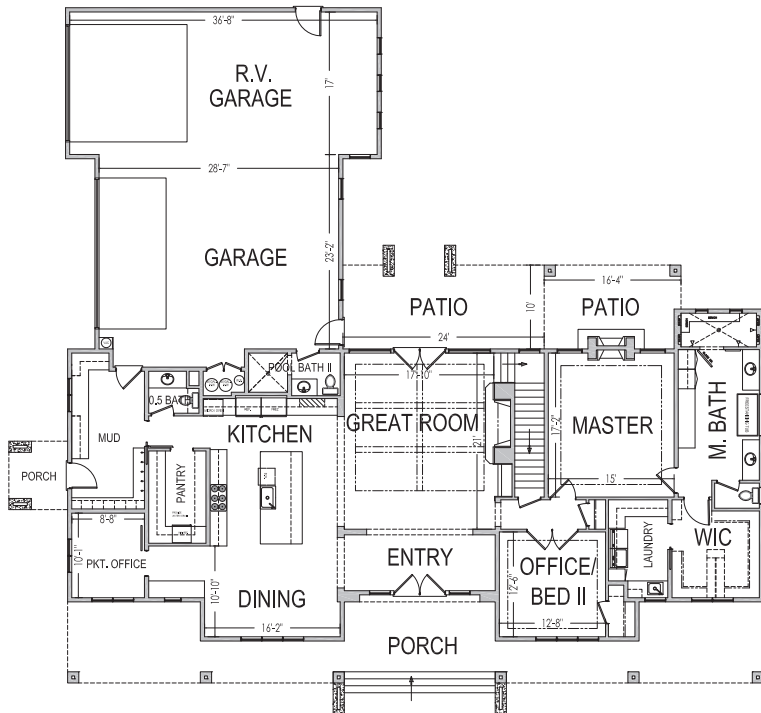

2682 E. Seegmiller Dr.
St. George, UT 84790

90'x84'

5204 ft.²

2668 ft.²

2536 ft.²

*Prices, estimated completion dates, elevations, styles, colors, features, and finished homes may vary from the architectural rendering and are subject to change without notice or obligation. Square footage is estimated. Scan, Download & Register for free in the NoviHome App for more information on all our homes and neighborhoods.