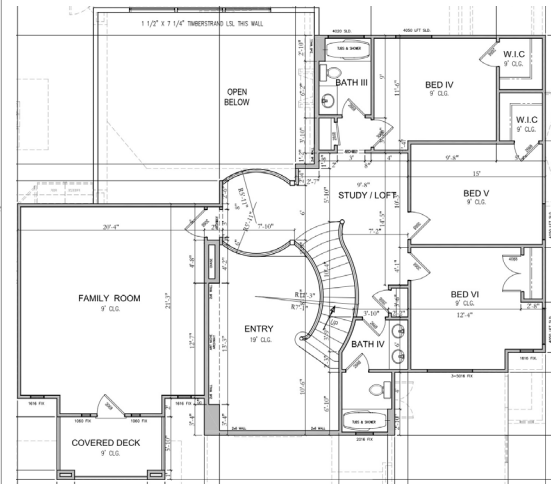

2668 E. Seegmiller Dr.
St. George, UT 84790

82'x73'

4456 ft.²

2946 ft.²

1510 ft.²

*Prices, estimated completion dates, elevations, styles, colors, features, and finished homes may vary from the architectural rendering and are subject to change without notice or obligation. Square footage is estimated. Scan, Download & Register for free in the NoviHome App for more information on all our homes and neighborhoods.