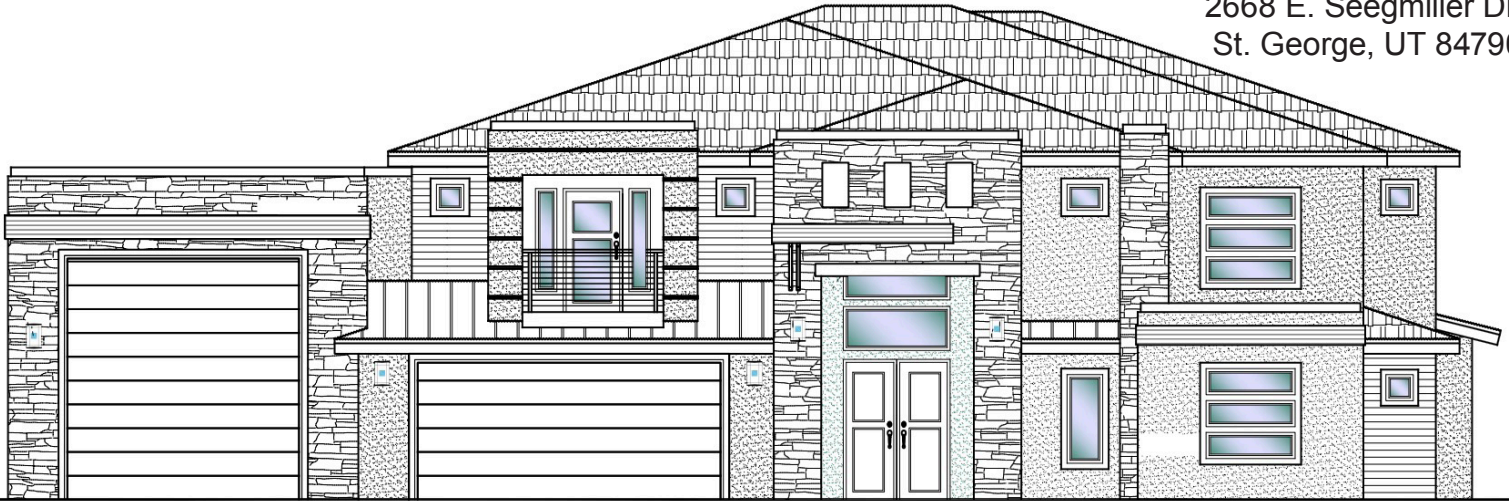

2668 E. Seegmiller Dr.
St. George, UT 84790

82'x73'

4456 ft.²

2946 ft.²

1510 ft.²

*Prices, estimated completion dates, elevations, styles, colors, features, and finished homes may vary from the architectural rendering and are subject to change without notice or obligation. Square footage is estimated. Scan, Download & Register for free in the NoviHome App for more information on all our homes and neighborhoods.