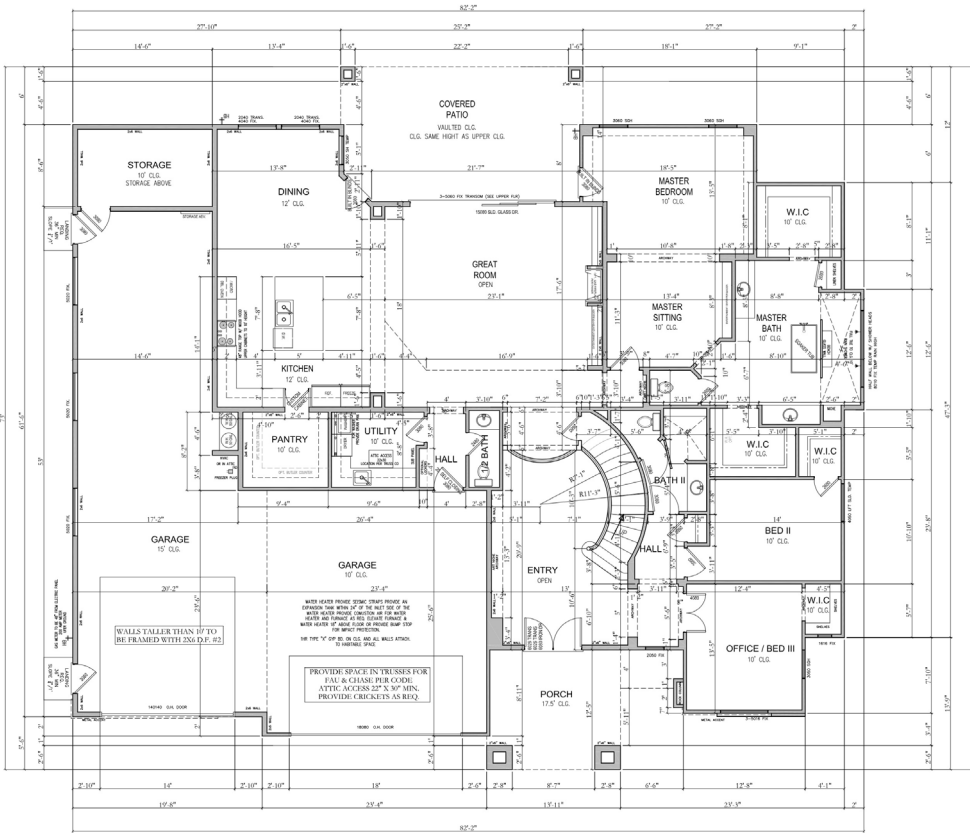

2668 E. Seegmiller Dr.
St. George, UT 84790

82'x73'

4456 ft.²

2946 ft.²

1510 ft.²

*Prices, estimated completion dates, elevations, styles, colors, features, and finished homes may vary from the architectural rendering and are subject to change without notice or obligation. Square footage is estimated. Scan, Download & Register for free in the NoviHome App for more information on all our homes and neighborhoods.