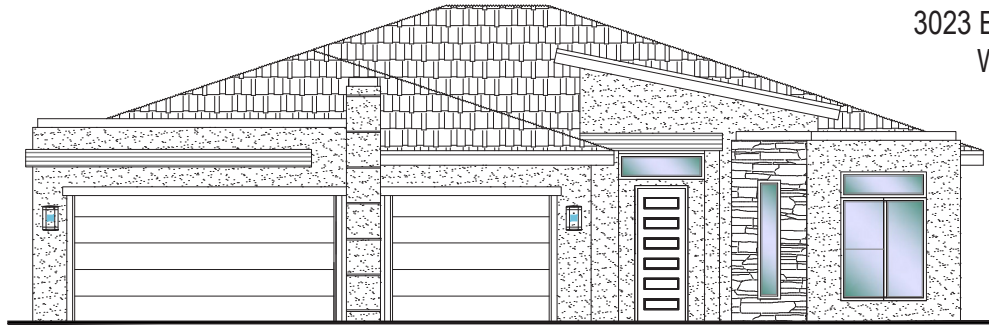

#30 - (UNDER CONST.)*

3 Bdrm+Casita/3 Bath/3 Car Garage

www.sshomes.info

3023 E Beartrap Canyon Dr.
Washington, UT 84780

54'x65'

2459 ft.²

*Prices and estimated completion dates are subject to change without notice or obligation. Finished homes may vary from the architectural rendering. Square footage is estimated. Scan, Download & Register for free in the NoviHome App for more information on all our homes and neighborhoods.