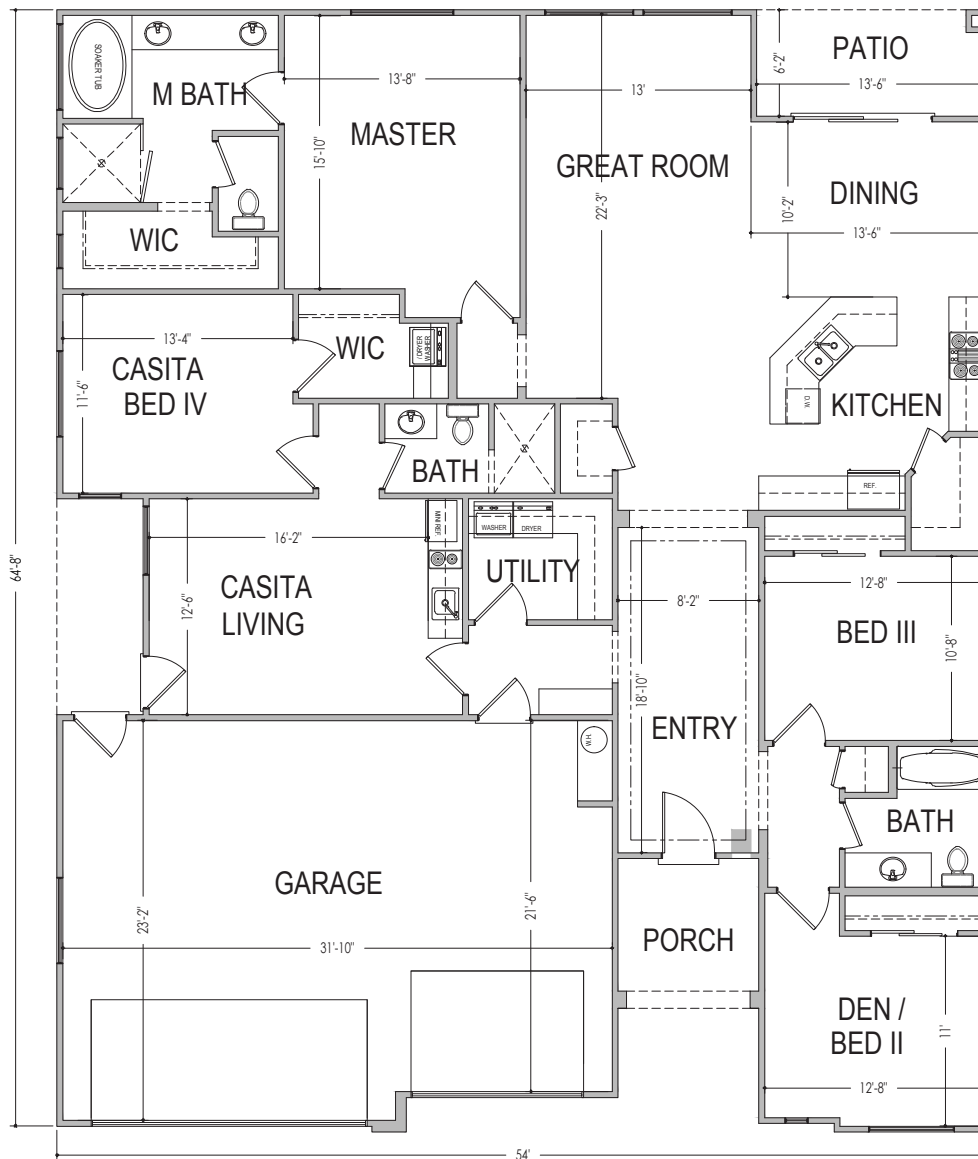

#30 - (UNDER CONST.)*

3 Bdrm+Casita/3 Bath/3 Car Garage

www.sshomes.info

3023 E Beartrap Canyon Dr.
Washington, UT 84780

54'x65'

2459 ft.²

*Prices and estimated completion dates are subject to change without notice or obligation. Finished homes may vary from the architectural rendering. Square footage is estimated. Scan, Download & Register for free in the NoviHome App for more information on all our homes and neighborhoods.