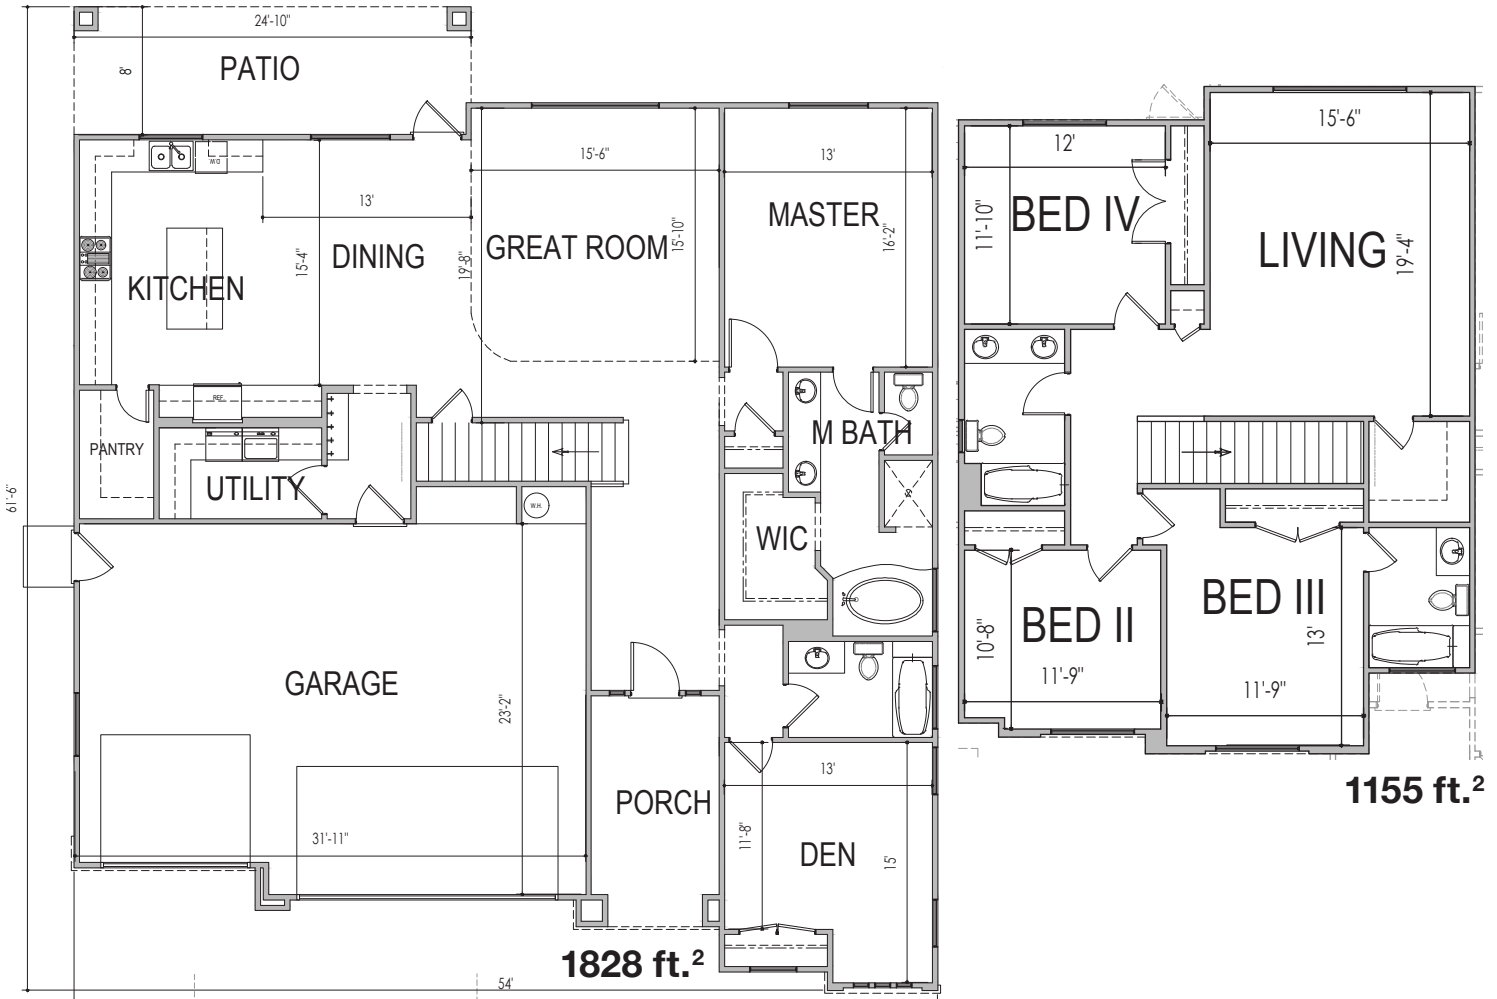

#31 - (UNDER CONST.)*
 5 Bedrooms | 4 Baths | 3 Car Garage

S&S Homes

www.sshomes.info

3011 E Beartrap Canyon Dr.
 Washington, UT 84780

54'x62'

2987 ft.²

*Prices and estimated completion dates are subject to change without notice or obligation. Finished homes may vary from the architectural rendering. Square footage is estimated. [Scan, Download & Register for free in the NoviHome App for more information on all our homes and neighborhoods.](#)