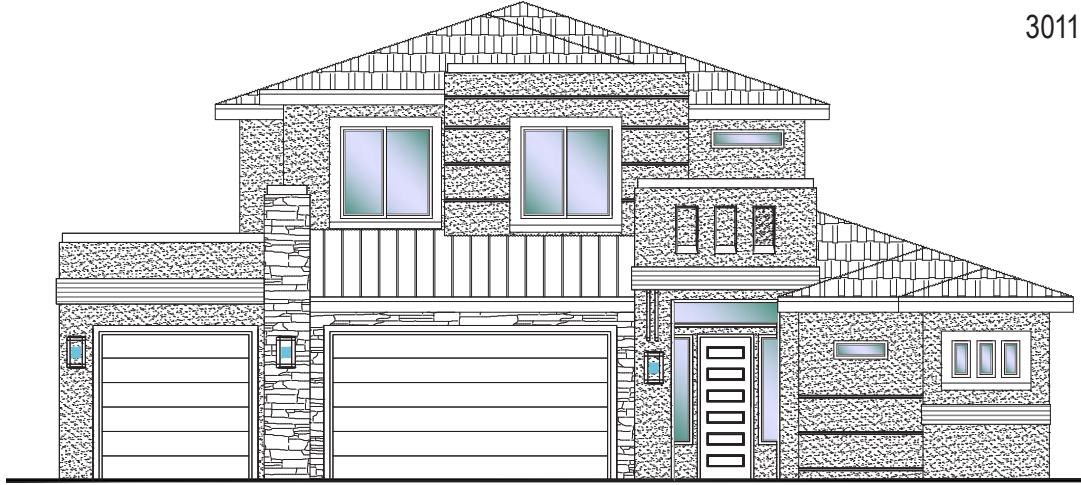

#31 - (UNDER CONST.)*
 5 Bedrooms | 4 Baths | 3 Car Garage

S&S Homes

www.sshomes.info

3011 E Beartrap Canyon Dr.
 Washington, UT 84780

54'x62'

2987 ft.²

*Prices and estimated completion dates are subject to change without notice or obligation. Finished homes may vary from the architectural rendering. Square footage is estimated. [Scan, Download & Register for free in the NoviHome App for more information on all our homes and neighborhoods.](#)