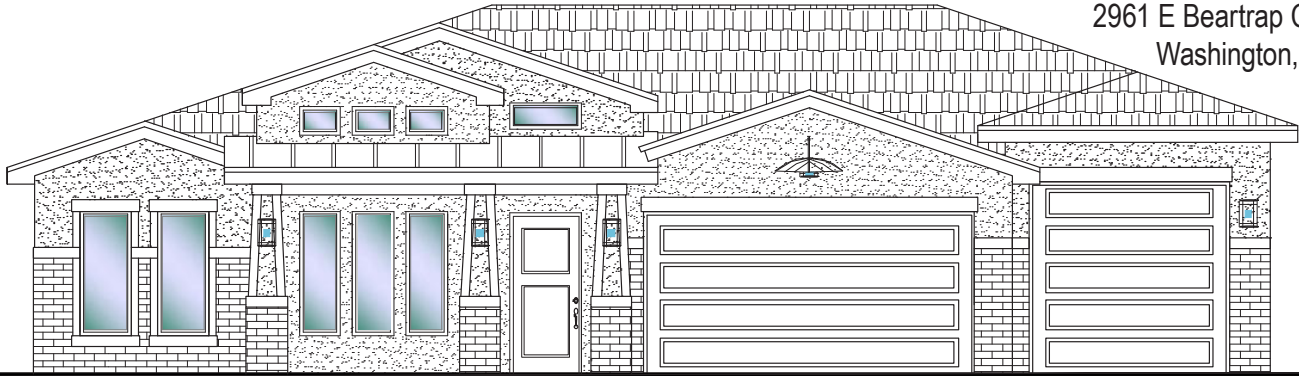

#35 - (UNDER CONST)*

3 Bdrm/2 Bath/3 Car Garage

S&S Homes

www.sshomes.info

2961 E Beartrap Canyon Dr.
Washington, UT 84780

60'x54'

1861 ft.²

*Prices and estimated completion dates are subject to change without notice or obligation. Finished homes may vary from the architectural rendering. Square footage is estimated. Scan, Download & Register for free in the NoviHome App for more information on all our homes and neighborhoods.