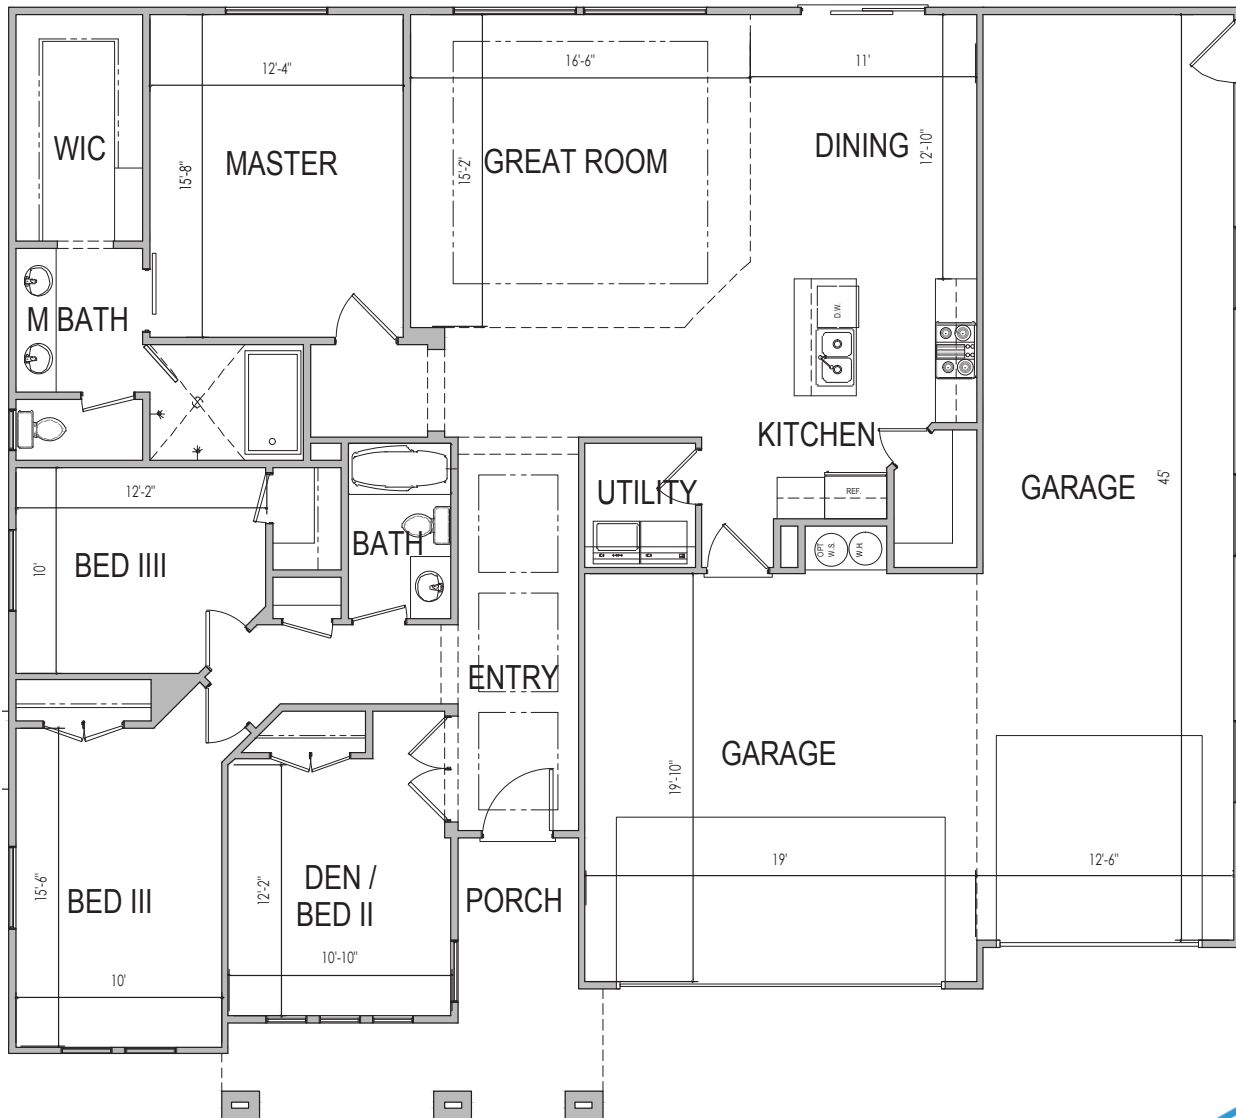

#35 - (UNDER CONST)*

3 Bdrm/2 Bath/3 Car Garage

S&S Homes

www.sshomes.info

2961 E Beartrap Canyon Dr.
Washington, UT 84780

60'x54'

1861 ft.²

*Prices and estimated completion dates are subject to change without notice or obligation. Finished homes may vary from the architectural rendering. Square footage is estimated. Scan, Download & Register for free in the NoviHome App for more information on all our homes and neighborhoods.