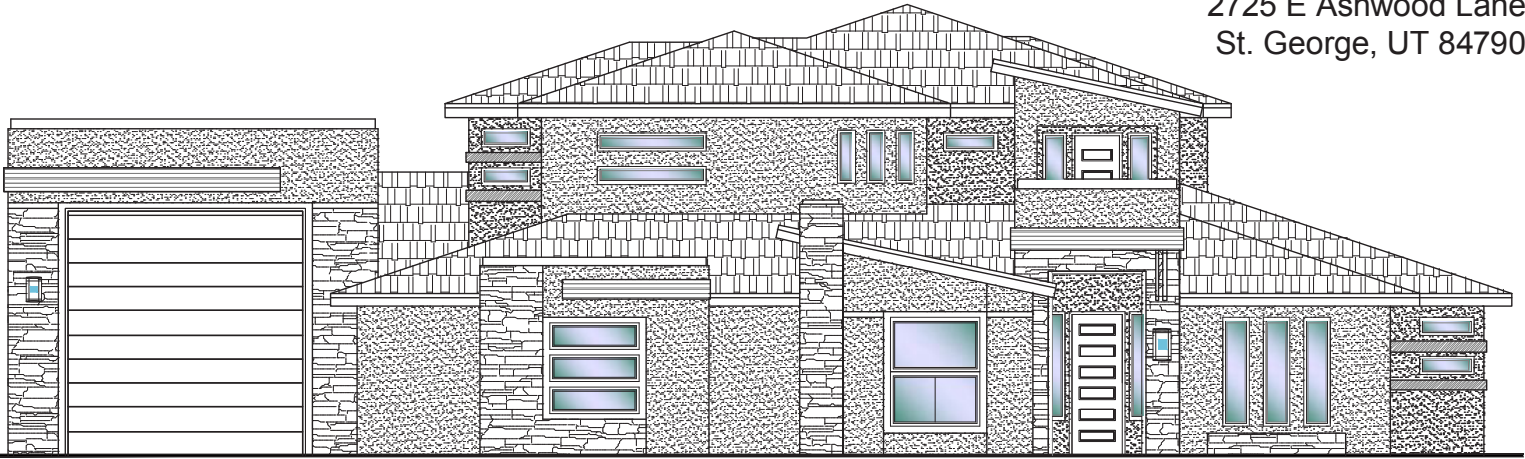

2725 E Ashwood Lane
St. George, UT 84790

82'x60'

4,085 ft.²

*Prices and estimated completion dates are subject to change without notice or obligation. Finished homes may vary from the architectural rendering. Square footage is estimated. Scan, Download & Register for free in the NoviHome App for more information on all our homes and neighborhoods.