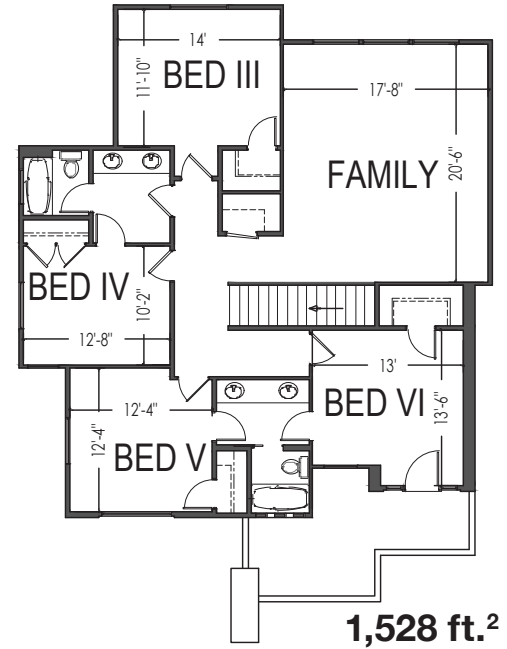

2725 E Ashwood Lane
St. George, UT 84790

82'x60'

4,085 ft.²

*Prices and estimated completion dates are subject to change without notice or obligation. Finished homes may vary from the architectural rendering. Square footage is estimated. Scan, Download & Register for free in the NoviHome App for more information on all our homes and neighborhoods.