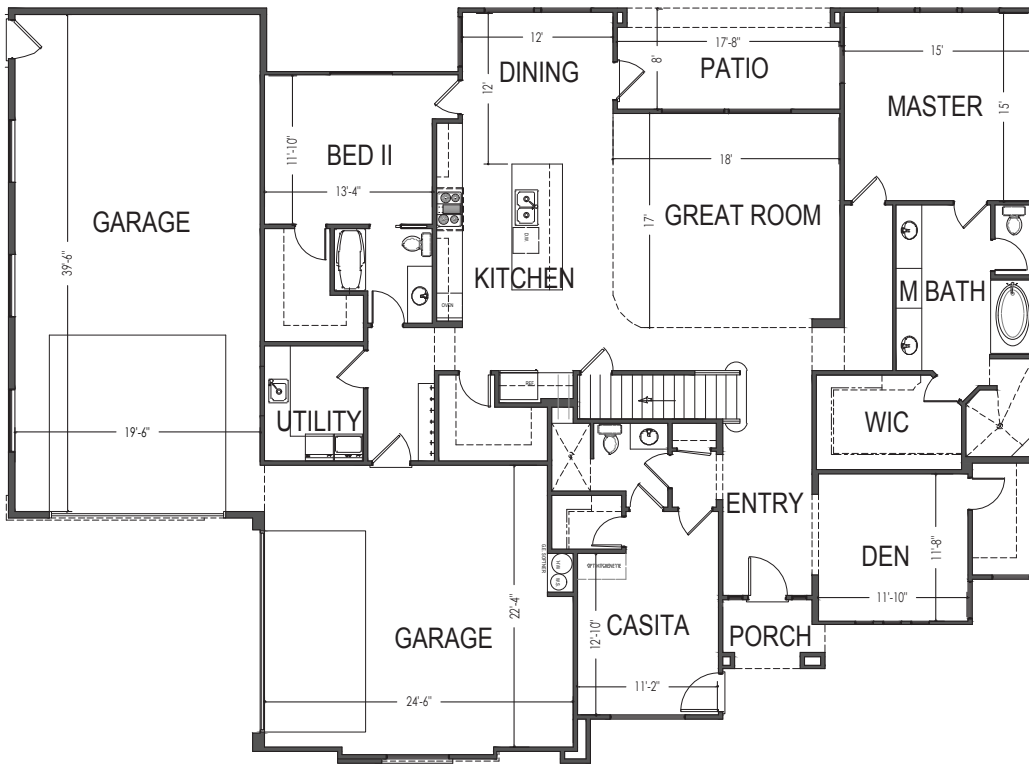

2725 E Ashwood Lane
St. George, UT 84790

82'x60'

4,085 ft.²

*Prices and estimated completion dates are subject to change without notice or obligation. Finished homes may vary from the architectural rendering. Square footage is estimated. Scan, Download & Register for free in the NoviHome App for more information on all our homes and neighborhoods.