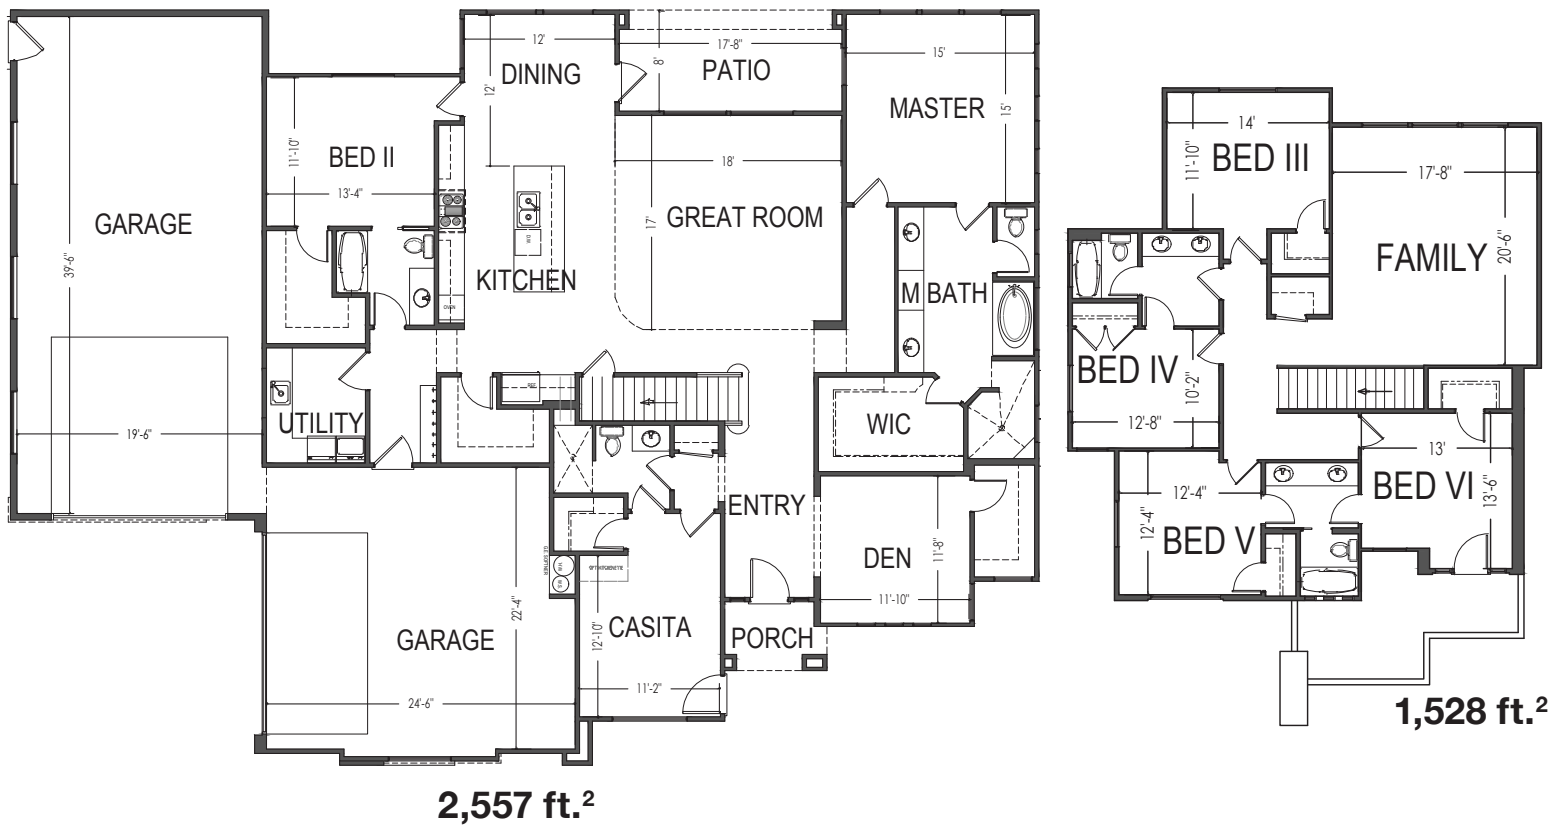

2780 E Ashwood Lane
St. George, UT 84790

82'x60'

4,085 ft.²

*Prices and estimated completion dates are subject to change without notice or obligation. Finished homes may vary from the architectural rendering. Square footage is estimated. [Scan, Download & Register for free in the NoviHome App for more information on all our homes and neighborhoods.](#)