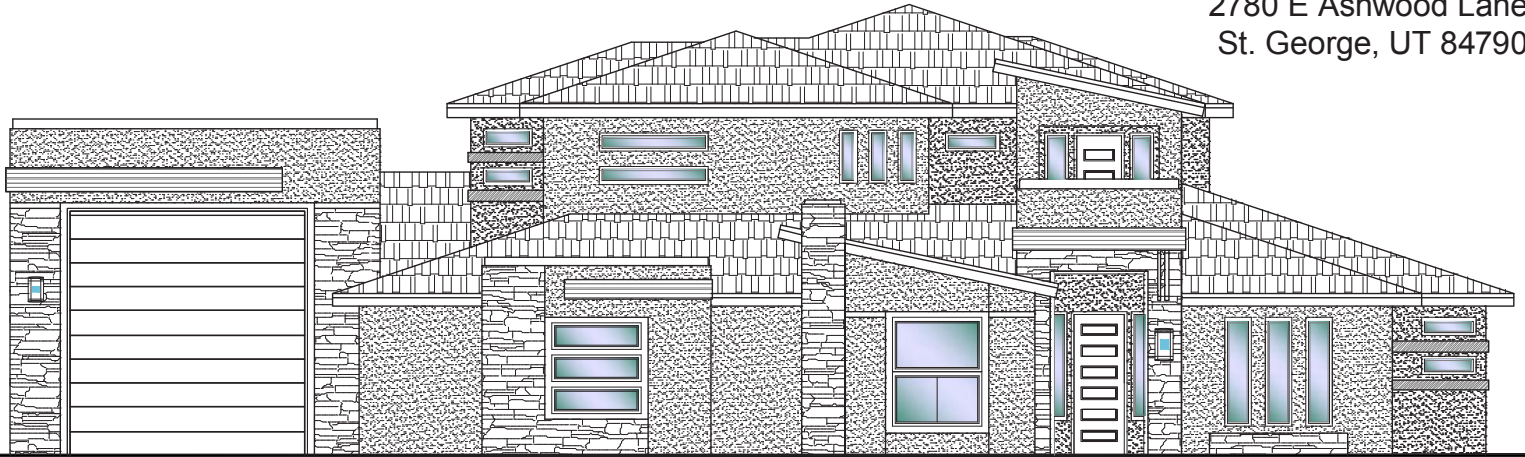

2780 E Ashwood Lane
St. George, UT 84790

82'x60'

4,085 ft.²

*Prices and estimated completion dates are subject to change without notice or obligation. Finished homes may vary from the architectural rendering. Square footage is estimated. [Scan, Download & Register for free in the NoviHome App for more information on all our homes and neighborhoods.](#)