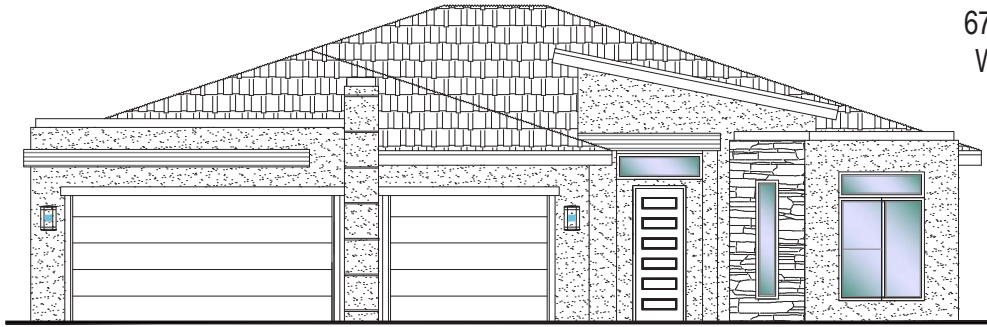

**#60 - (UNDER CONST.)\***  
 3 Bdrm+Casita/3 Bath/3 Car Garage

www.sshomes.info

671 S. Goose Creek Dr.  
 Washington, UT 84780

54'x65'

2459 ft.<sup>2</sup>

\*Prices and estimated completion dates are subject to change without notice or obligation. Finished homes may vary from the architectural rendering. Square footage is estimated. Scan, Download & Register for free in the NoviHome App for more information on all our homes and neighborhoods.