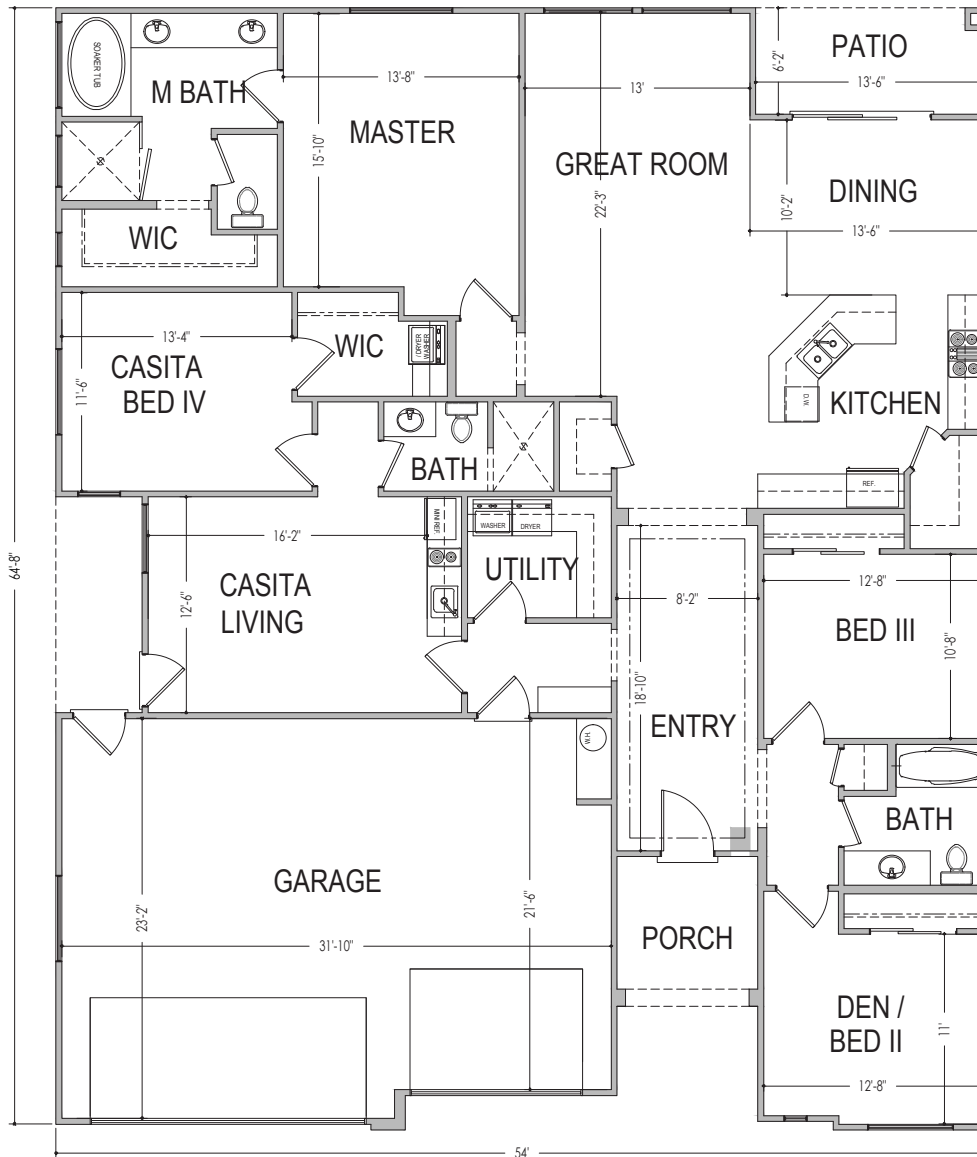

**#60 - (UNDER CONST.)\***  
 3 Bdrm+Casita/3 Bath/3 Car Garage

www.sshomes.info

671 S. Goose Creek Dr.  
 Washington, UT 84780

54'x65'

2459 ft.<sup>2</sup>

\*Prices and estimated completion dates are subject to change without notice or obligation. Finished homes may vary from the architectural rendering. Square footage is estimated. Scan, Download & Register for free in the NoviHome App for more information on all our homes and neighborhoods.