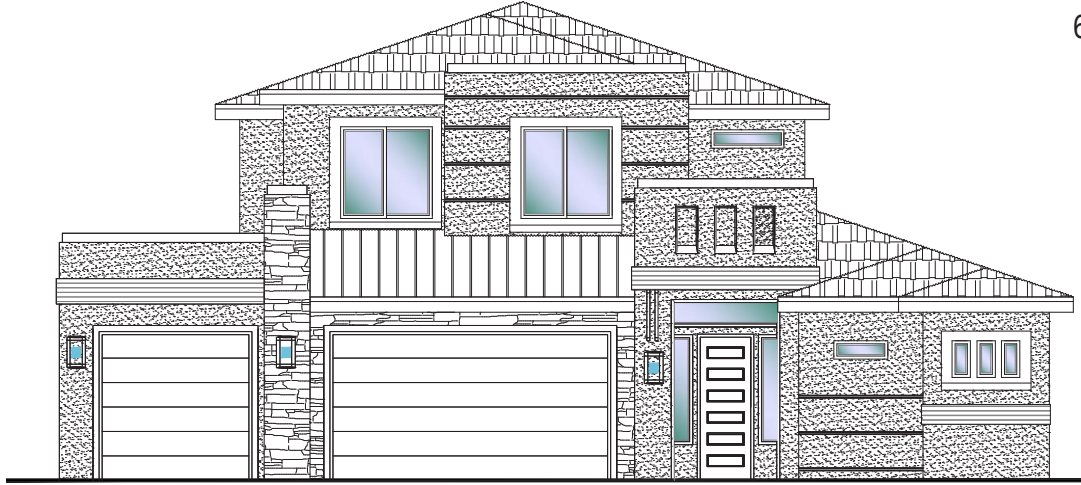

#64 - (UNDER CONST.)*
 5 Bedrooms | 4 Baths | 3 Car Garage

S&S Homes

www.sshomes.info

625 S. Goose Creek Dr.
 Washington, UT 84780

54'x62'

2987 ft.²

*Prices and estimated completion dates are subject to change without notice or obligation. Finished homes may vary from the architectural rendering. Square footage is estimated. [Scan, Download & Register for free in the NoviHome App for more information on all our homes and neighborhoods.](#)