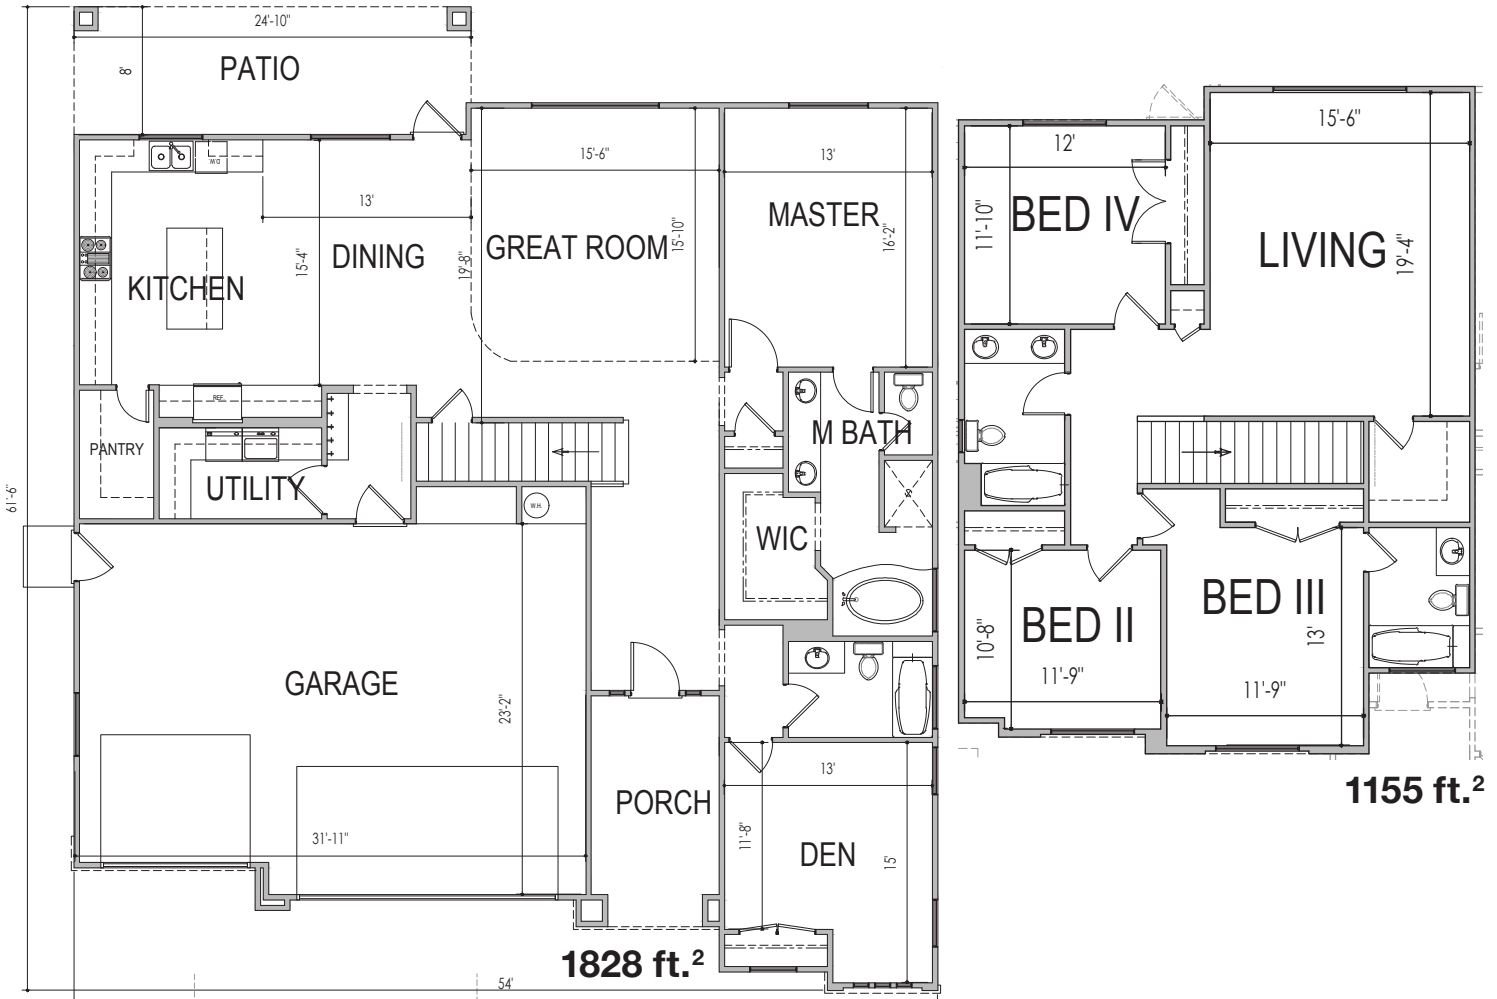

#64 - (UNDER CONST.)*
 5 Bedrooms | 4 Baths | 3 Car Garage

S&S Homes

www.sshomes.info

625 S. Goose Creek Dr.
 Washington, UT 84780

54'x62'

2987 ft.²

*Prices and estimated completion dates are subject to change without notice or obligation. Finished homes may vary from the architectural rendering. Square footage is estimated. [Scan, Download & Register for free in the NoviHome App for more information on all our homes and neighborhoods.](#)