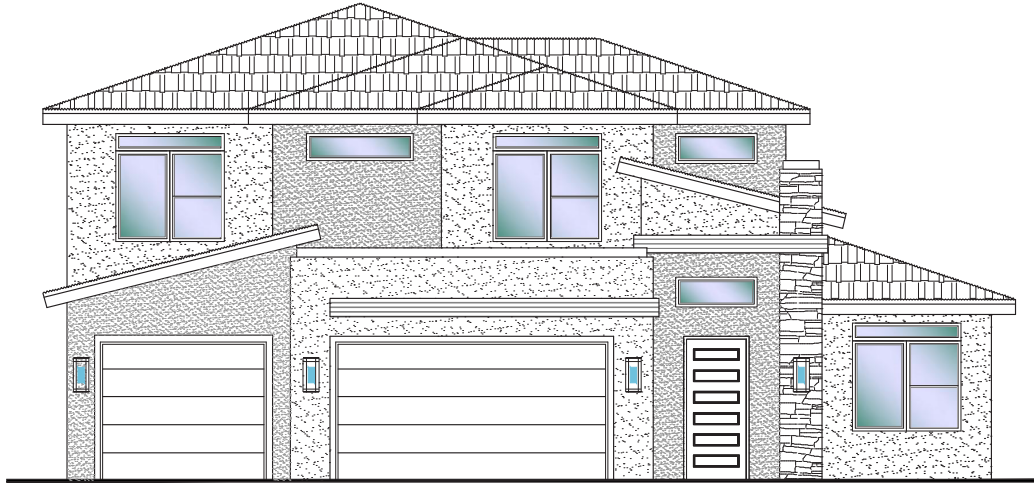

#62 - (UNDER CONST.)*
 6 Bedrooms | 4 Baths | 3 Car Garage

S&S Homes

www.sshomes.info

647 S Goose Creek Dr.
 Washington, UT 84780

51'x65'

3504 ft.²

1994 ft.²

1510 ft.²

*Prices and estimated completion dates are subject to change without notice or obligation. Finished homes may vary from the architectural rendering. Square footage is estimated. Scan, Download & Register for free in the NoviHome App for more information on all our homes and neighborhoods.