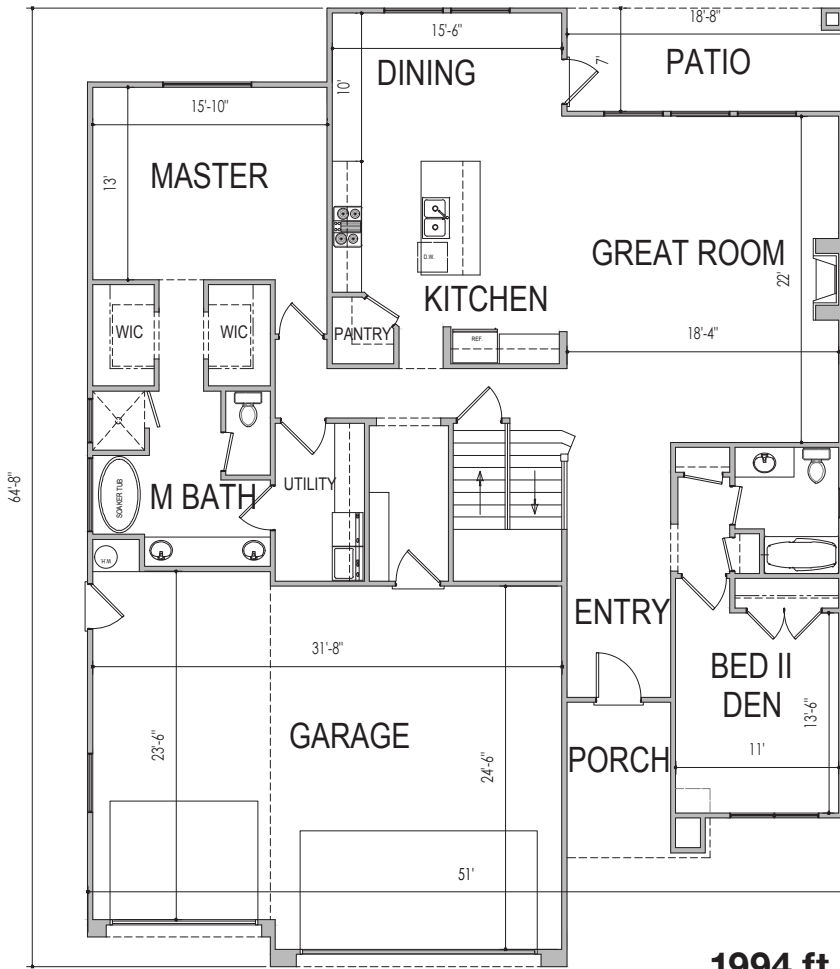

#62 - (UNDER CONST.)*
 6 Bedrooms | 4 Baths | 3 Car Garage

S&S Homes

www.sshomes.info

647 S Goose Creek Dr.
 Washington, UT 84780

51'x65'

3504 ft.²

1994 ft.²

1510 ft.²