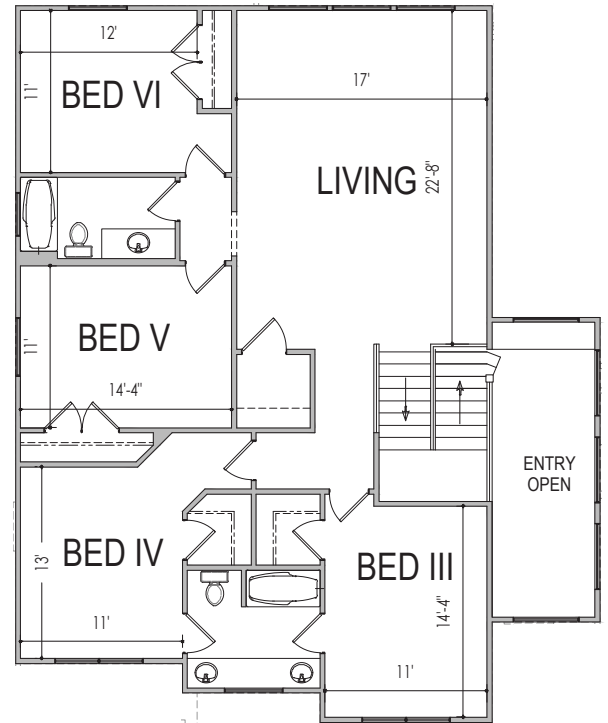

#62 - (UNDER CONST.)*
 6 Bedrooms | 4 Baths | 3 Car Garage

S&S Homes

www.sshomes.info

647 S Goose Creek Dr.
 Washington, UT 84780

51'x65'

3504 ft.²

1994 ft.²

1510 ft.²