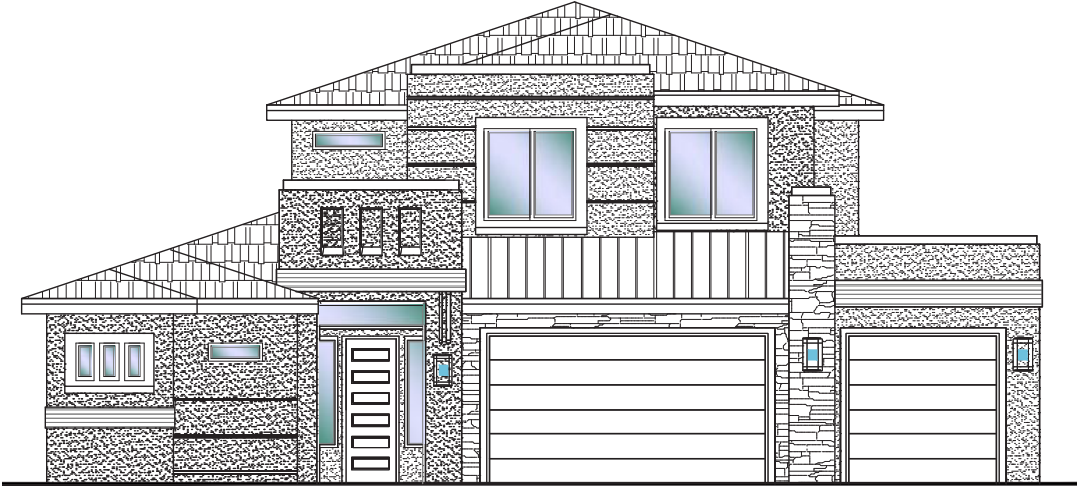

#44 - (UNDER CONST)*

5 Bedrooms/4 Baths/3 Car Garage

www.sshomes.info

566 S. Deep Creek Dr.
Washington, UT 84780

54'x62'

2983 ft.²

*Prices and estimated completion dates are subject to change without notice or obligation. Finished homes may vary from the architectural rendering. Square footage is estimated. [Scan, Download & Register for free in the NoviHome App for more information on all our homes and neighborhoods.](#)