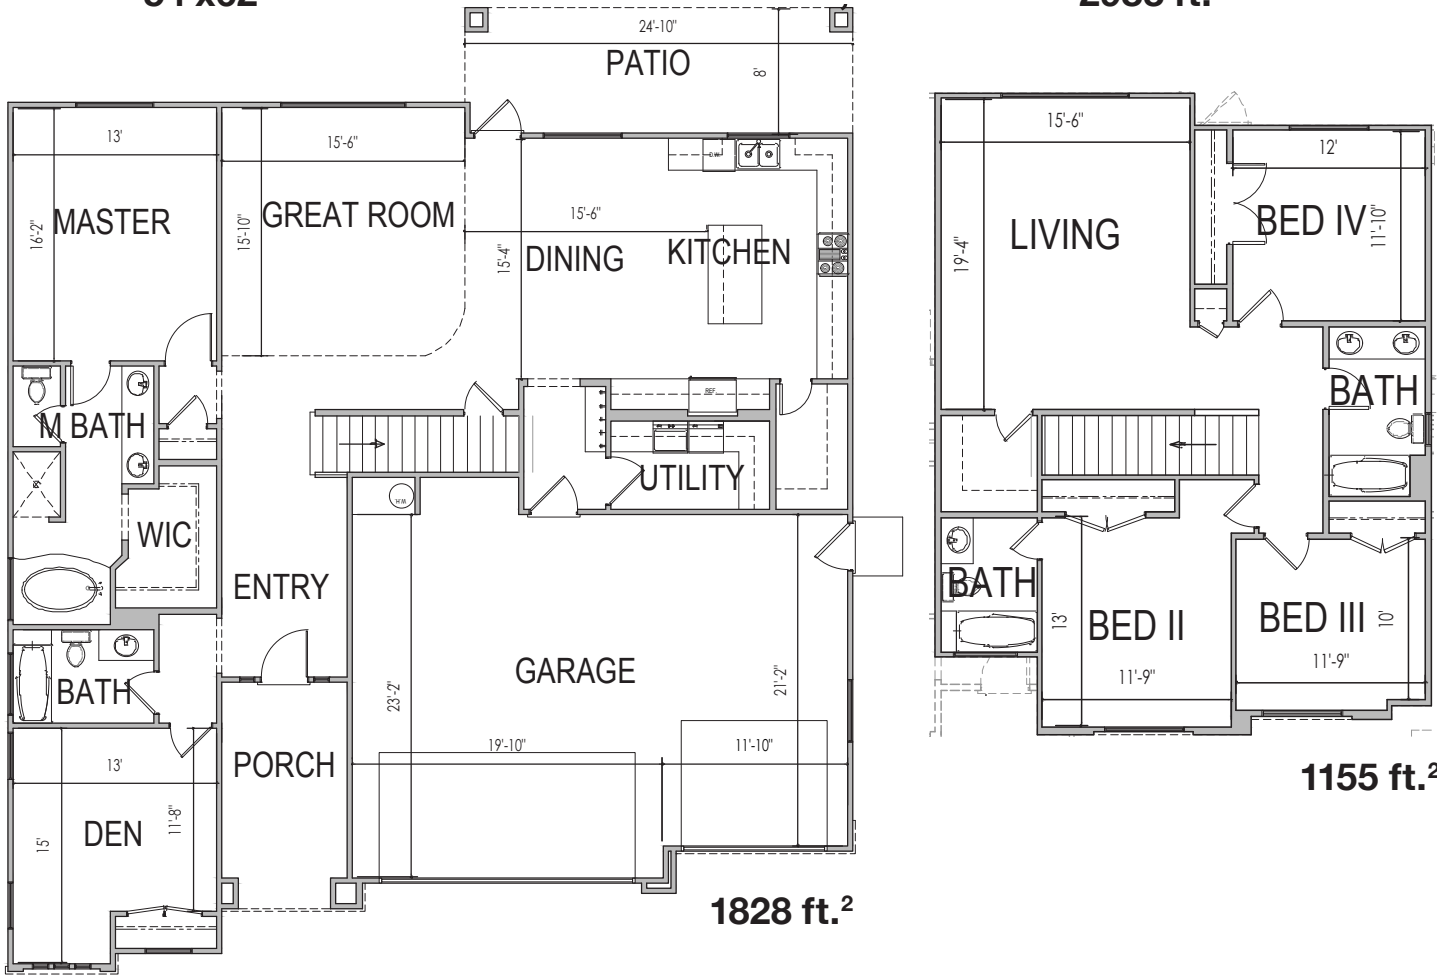

#44 - (UNDER CONST)*

5 Bedrooms/4 Baths/3 Car Garage

www.sshomes.info

566 S. Deep Creek Dr.
Washington, UT 84780

54'x62'

2983 ft.²

*Prices and estimated completion dates are subject to change without notice or obligation. Finished homes may vary from the architectural rendering. Square footage is estimated. [Scan, Download & Register for free in the NoviHome App for more information on all our homes and neighborhoods.](#)