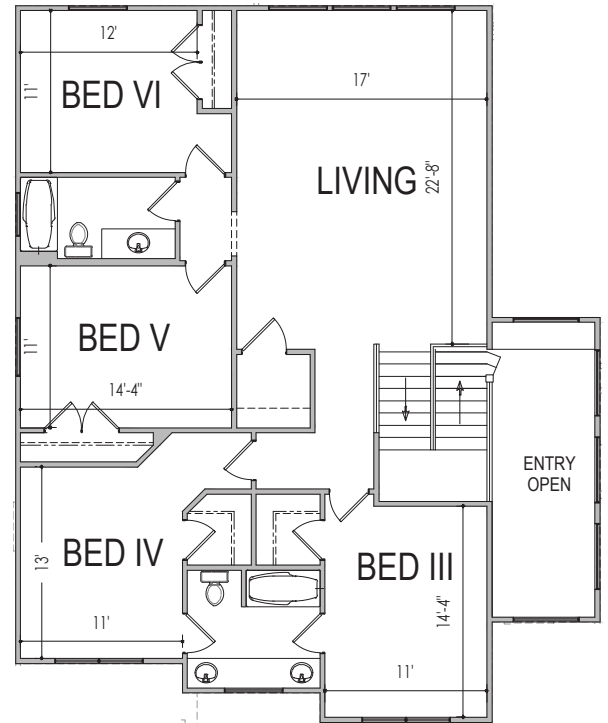

#41 - (UNDER CONST.)*
 6 Bedrooms | 4 Baths | 3 Car Garage

S&S Homes

www.sshomes.info

530 S. Deep Creek Dr.
 Washington, UT 84780

51'x65'

3504 ft.²

1994 ft.²

1510 ft.²