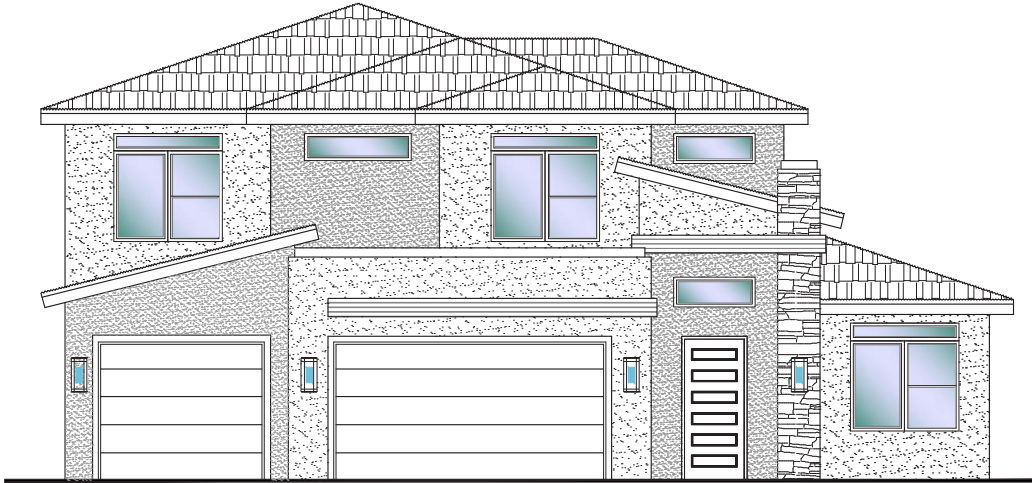

#41 - (UNDER CONST.)*
 6 Bedrooms | 4 Baths | 3 Car Garage

S&S Homes

www.sshomes.info

530 S. Deep Creek Dr.
 Washington, UT 84780

51'x65'

3504 ft.²

1994 ft.²

1510 ft.²