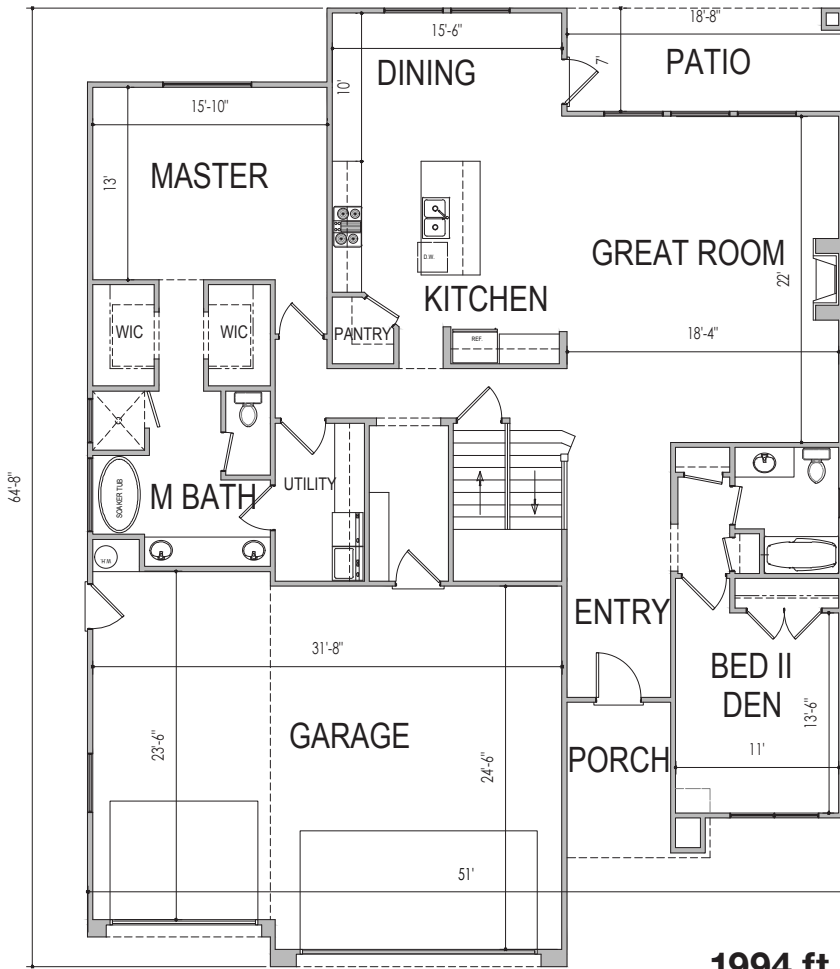

#41 - (UNDER CONST.)*
 6 Bedrooms | 4 Baths | 3 Car Garage

S&S Homes

www.sshomes.info

530 S. Deep Creek Dr.
 Washington, UT 84780

51'x65'

3504 ft.²

1994 ft.²

1510 ft.²