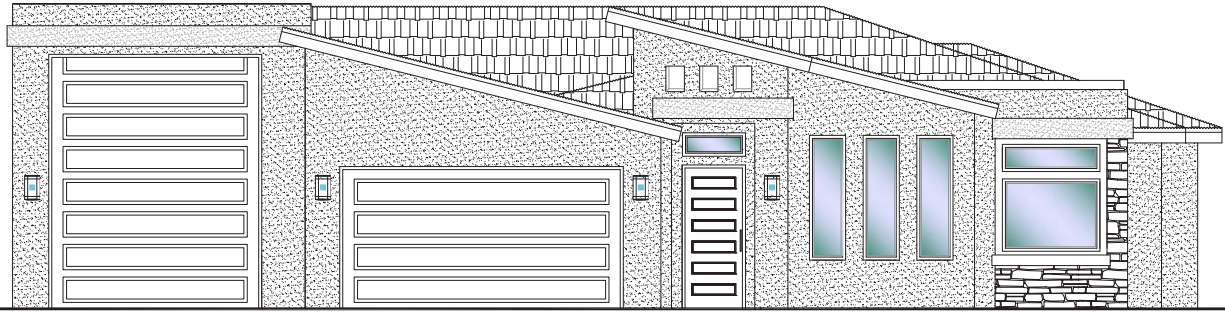

#6- (UNDER CONST.)*

3 Bdrm+Den | 2.5 Bath | 3 Car-RV Garage

www.sshomes.info

227 S. 620 W.
Ivins, UT 84738

63'x65'

2148 ft.²

*Prices, estimated completion dates, elevations, styles, colors, features, and finished homes may vary from the architectural rendering and are subject to change without notice or obligation. Square footage is estimated. Scan, Download & Register for free in the NoviHome App for more information on all our homes and neighborhoods.