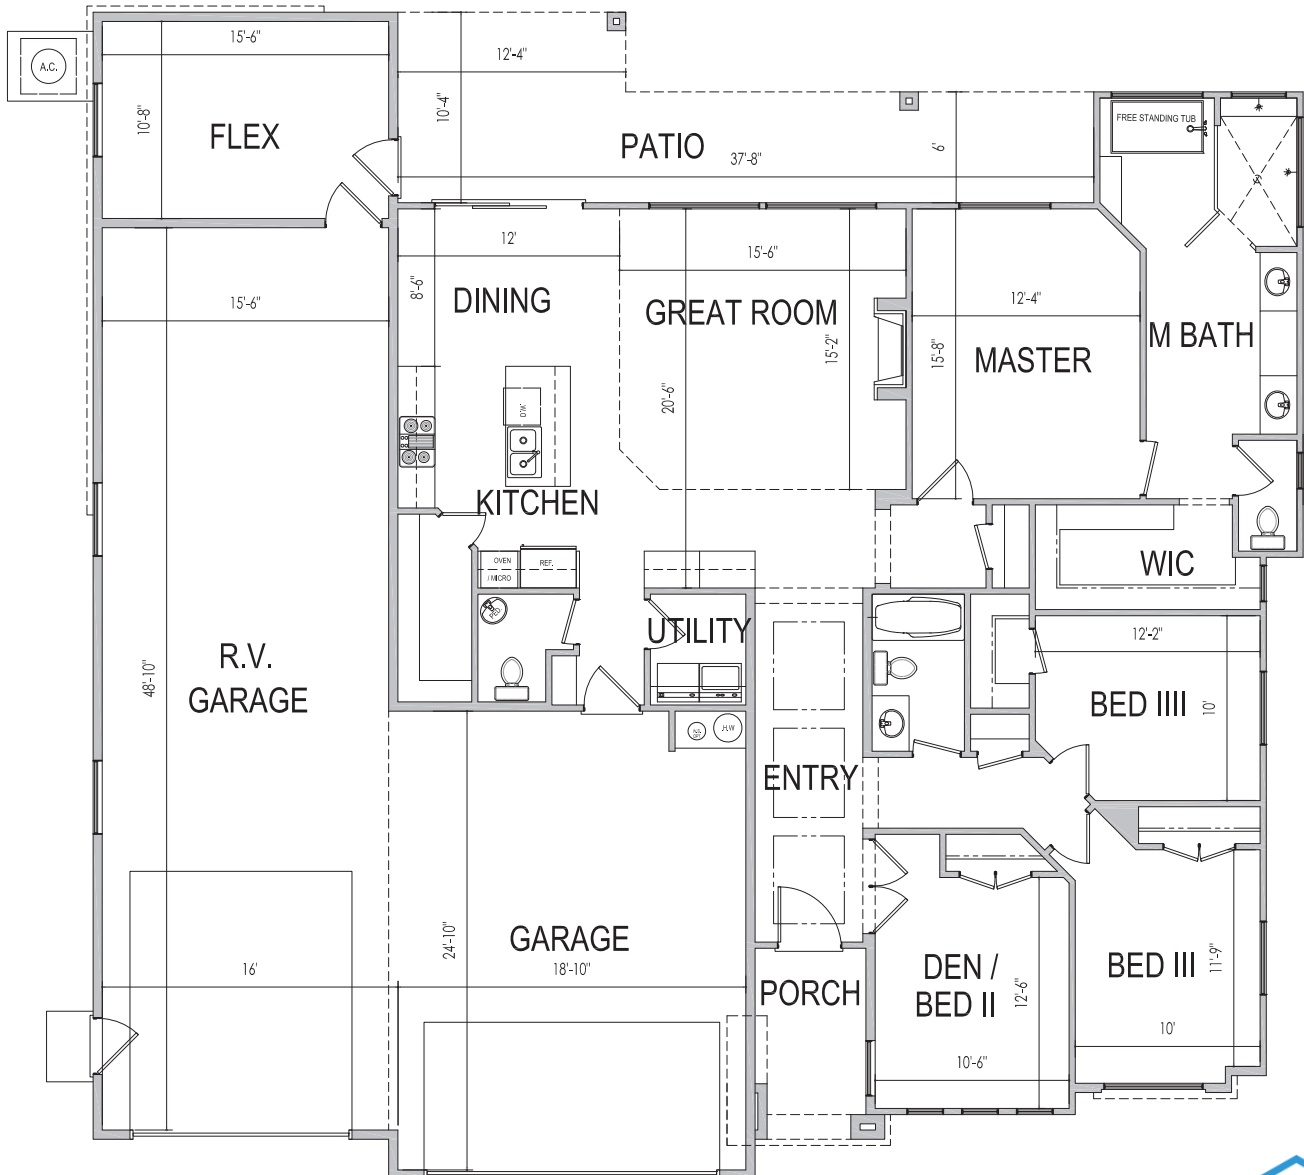

#6- (UNDER CONST.)*

3 Bdrm+Den | 2.5 Bath | 3 Car-RV Garage

www.sshomes.info

227 S. 620 W.
Ivins, UT 84738

63'x65'

2148 ft.²

*Prices, estimated completion dates, elevations, styles, colors, features, and finished homes may vary from the architectural rendering and are subject to change without notice or obligation. Square footage is estimated. Scan, Download & Register for free in the NoviHome App for more information on all our homes and neighborhoods.