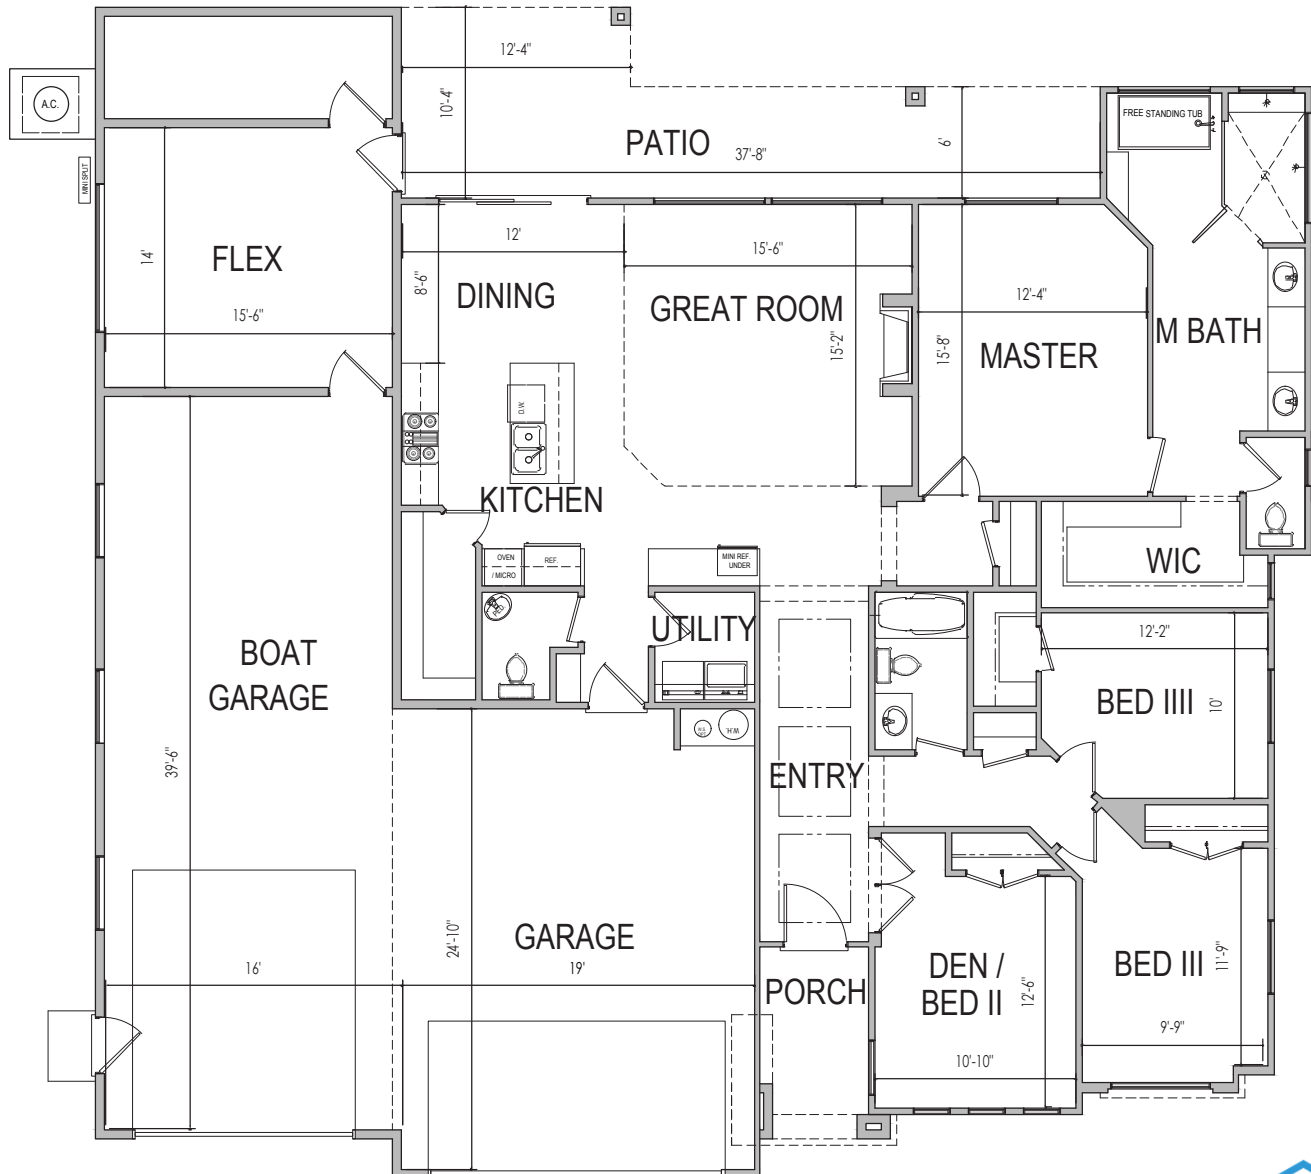

231 S 700 W  
Ivins, UT 84738

66'x63'

2296 ft.<sup>2</sup>

\*Prices, estimated completion dates, elevations, styles, colors, features, and finished homes may vary from the architectural rendering and are subject to change without notice or obligation. Square footage is estimated. Scan, Download & Register for free in the NoviHome App for more information on all our homes and neighborhoods.