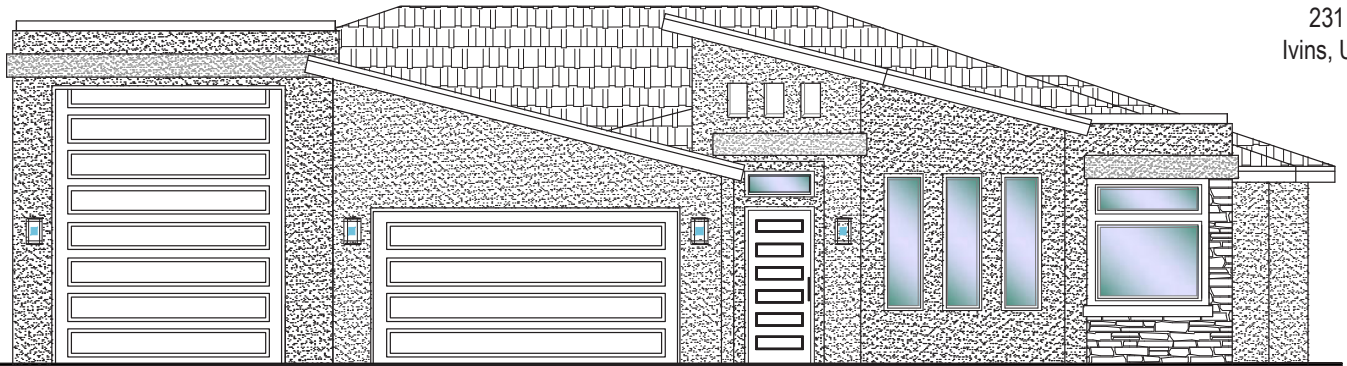

231 S 700 W  
Ivins, UT 84738

66'x63'

2296 ft.<sup>2</sup>

\*Prices, estimated completion dates, elevations, styles, colors, features, and finished homes may vary from the architectural rendering and are subject to change without notice or obligation. Square footage is estimated. Scan, Download & Register for free in the NoviHome App for more information on all our homes and neighborhoods.