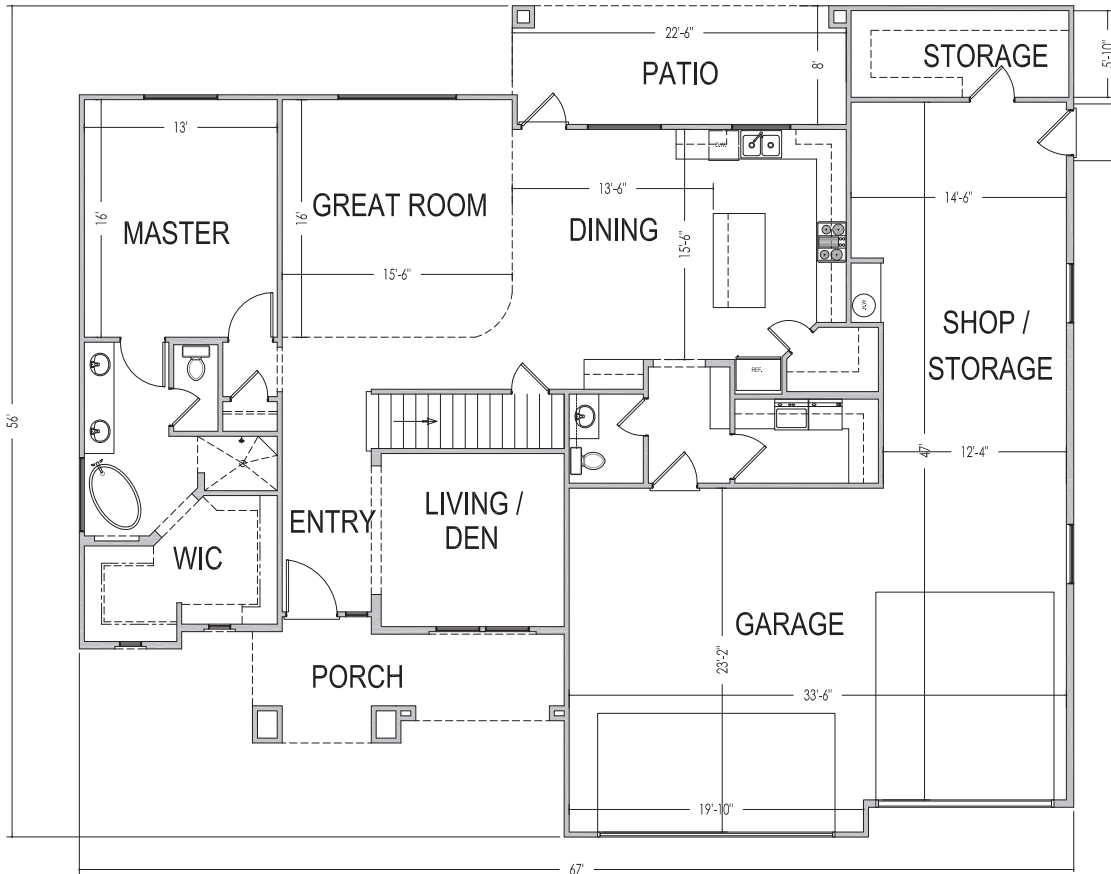

2664 E Poplar Circle St. George, UT 84790

67'x56'

2848 ft.²

1680 ft.²

1168 ft.²

*Prices and estimated completion dates are subject to change without notice or obligation. Finished homes may vary from the architectural rendering. Square footage is estimated. Scan, Download & Register for free in the NoviHome App for more information on all our homes and neighborhoods.