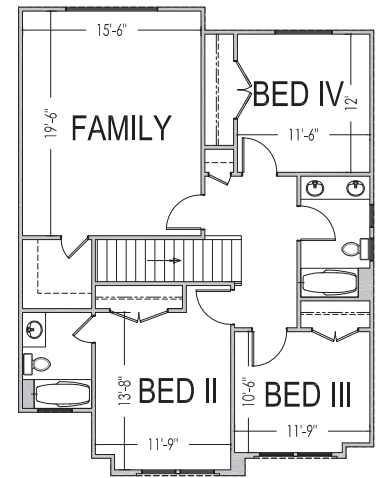

2664 E Poplar Circle St. George, UT 84790

67'x56'

2848 ft.²

1680 ft.²

1168 ft.²

*Prices and estimated completion dates are subject to change without notice or obligation. Finished homes may vary from the architectural rendering. Square footage is estimated. Scan, Download & Register for free in the NoviHome App for more information on all our homes and neighborhoods.