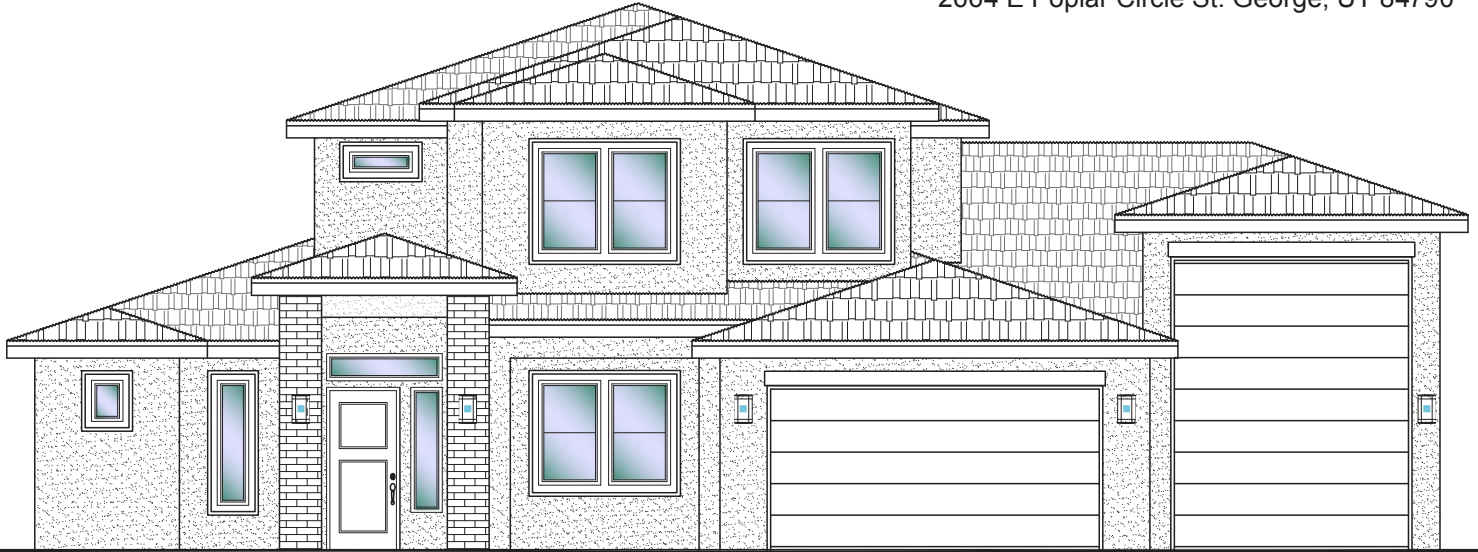

2664 E Poplar Circle St. George, UT 84790

67'x56'

2848 ft.²

1680 ft.²

1168 ft.²

*Prices and estimated completion dates are subject to change without notice or obligation. Finished homes may vary from the architectural rendering. Square footage is estimated. Scan, Download & Register for free in the NoviHome App for more information on all our homes and neighborhoods.