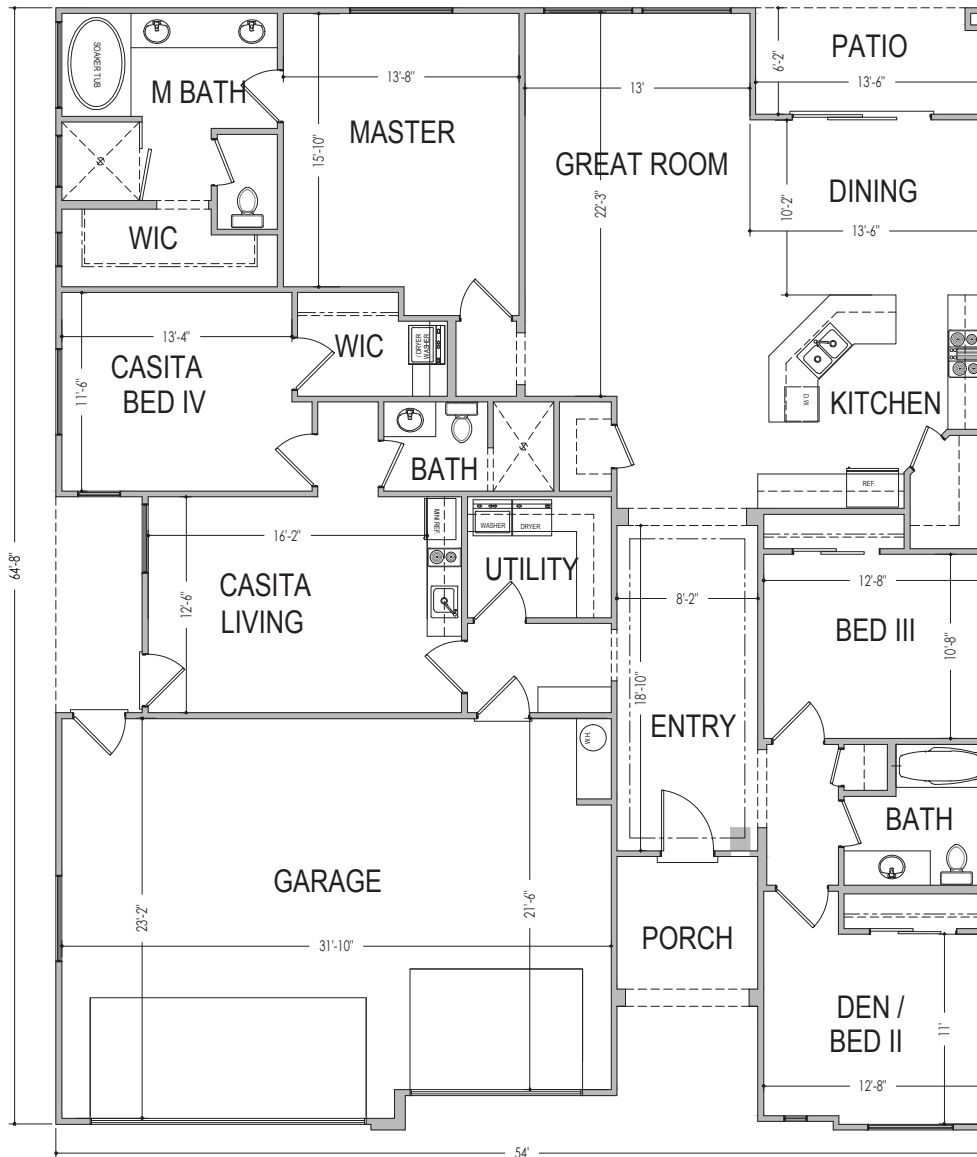

LOT#37 - (UNDER CONST.)*

3 Bdrm+Casita/3 Bath/3 Car Garage

www.sshomes.info

2929 E. Beartrap Canyon Dr.
Washington, UT 84780

54'x65'

2459 ft.²

*Prices and estimated completion dates are subject to change without notice or obligation. Finished homes may vary from the architectural rendering. Square footage is estimated. Scan, Download & Register for free in the NoviHome App for more information on all our homes and neighborhoods.