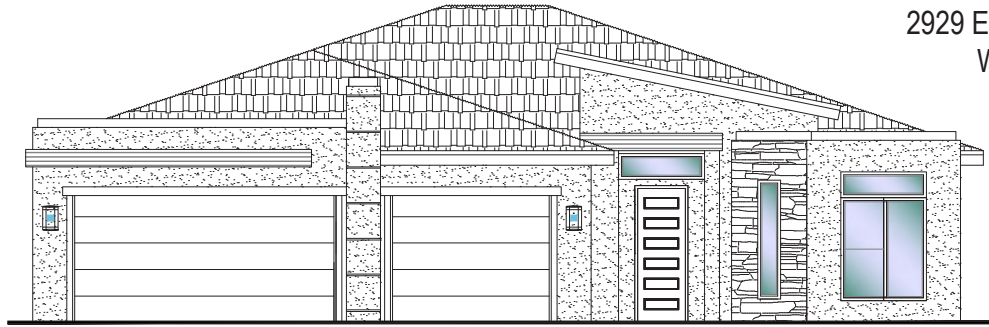

LOT#37 - (UNDER CONST.)*

3 Bdrm+Casita/3 Bath/3 Car Garage

www.sshomes.info

2929 E. Beartrap Canyon Dr.
Washington, UT 84780

54'x65'

2459 ft.²

*Prices and estimated completion dates are subject to change without notice or obligation. Finished homes may vary from the architectural rendering. Square footage is estimated. Scan, Download & Register for free in the NoviHome App for more information on all our homes and neighborhoods.