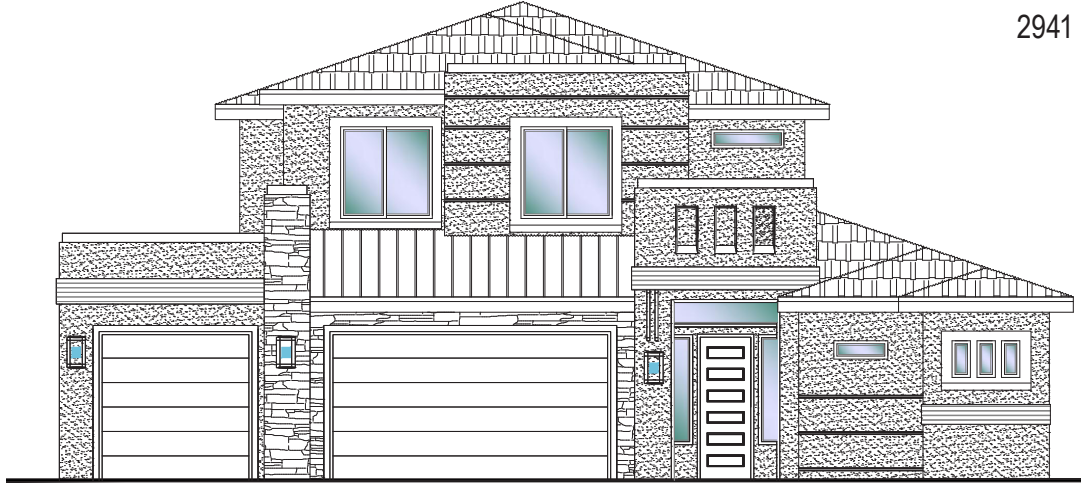

LOT#36 - (UNDER CONST.)*

5 Bedrooms | 4 Baths | 3 Car Garage

www.sshomes.info

2941 E. Beartrap Canyon Dr.
Washington, UT 84780

54'x62'

2987 ft.²

*Prices and estimated completion dates are subject to change without notice or obligation. Finished homes may vary from the architectural rendering. Square footage is estimated. [Scan, Download & Register for free in the NoviHome App for more information on all our homes and neighborhoods.](#)