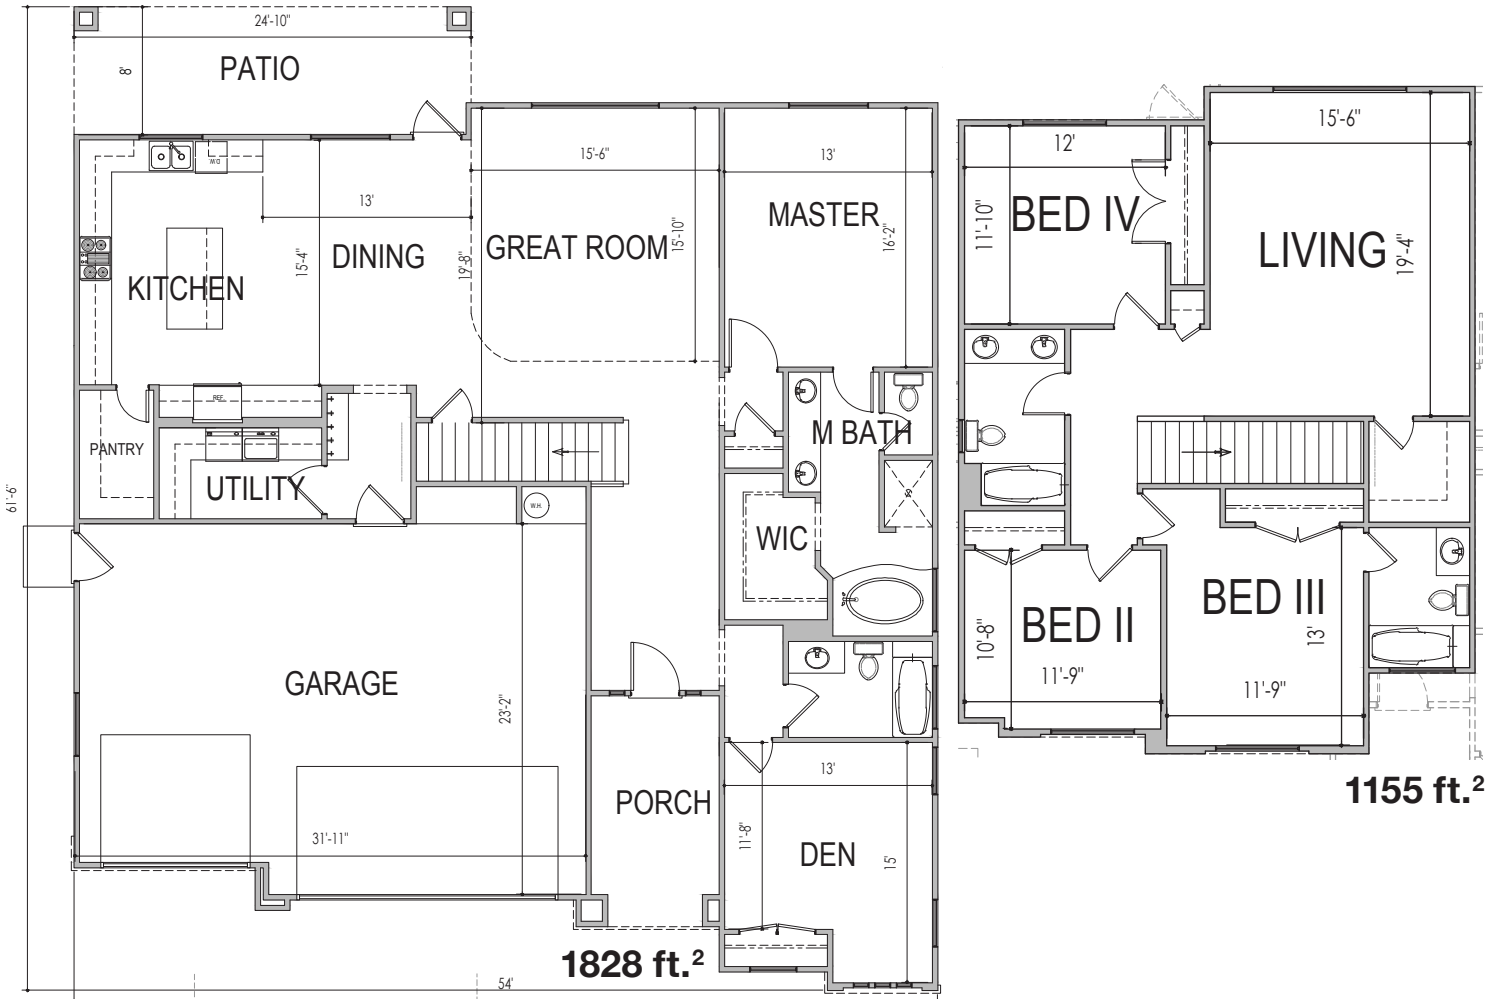

LOT#36 - (UNDER CONST.)*

5 Bedrooms | 4 Baths | 3 Car Garage

www.sshomes.info

2941 E. Beartrap Canyon Dr.
Washington, UT 84780

54'x62'

2987 ft.²

*Prices and estimated completion dates are subject to change without notice or obligation. Finished homes may vary from the architectural rendering. Square footage is estimated. [Scan, Download & Register for free in the NoviHome App for more information on all our homes and neighborhoods.](#)