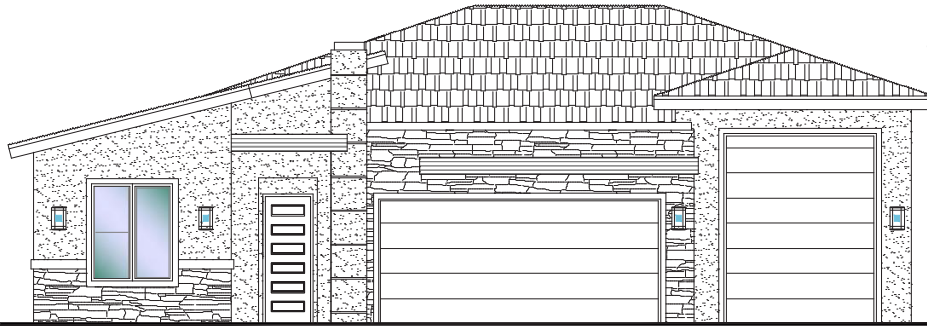

**DESERT  
CLIFFS**

**LOT#115 - (UNDER CONST.)\***  
3 Bedroom/2.5 Bath/3 Car-RV Garage

**S&S Homes**

www.sshomes.info

6011 S. Bunda Dr.  
St. George, UT 84790

**54'x70'**

**2,325 ft.<sup>2</sup>**

\*Prices and estimated completion dates are subject to change without notice or obligation. Finished homes may vary from the architectural rendering. Square footage is estimated. Scan, Download & Register for free in the NoviHome App for more information on all our homes and neighborhoods.