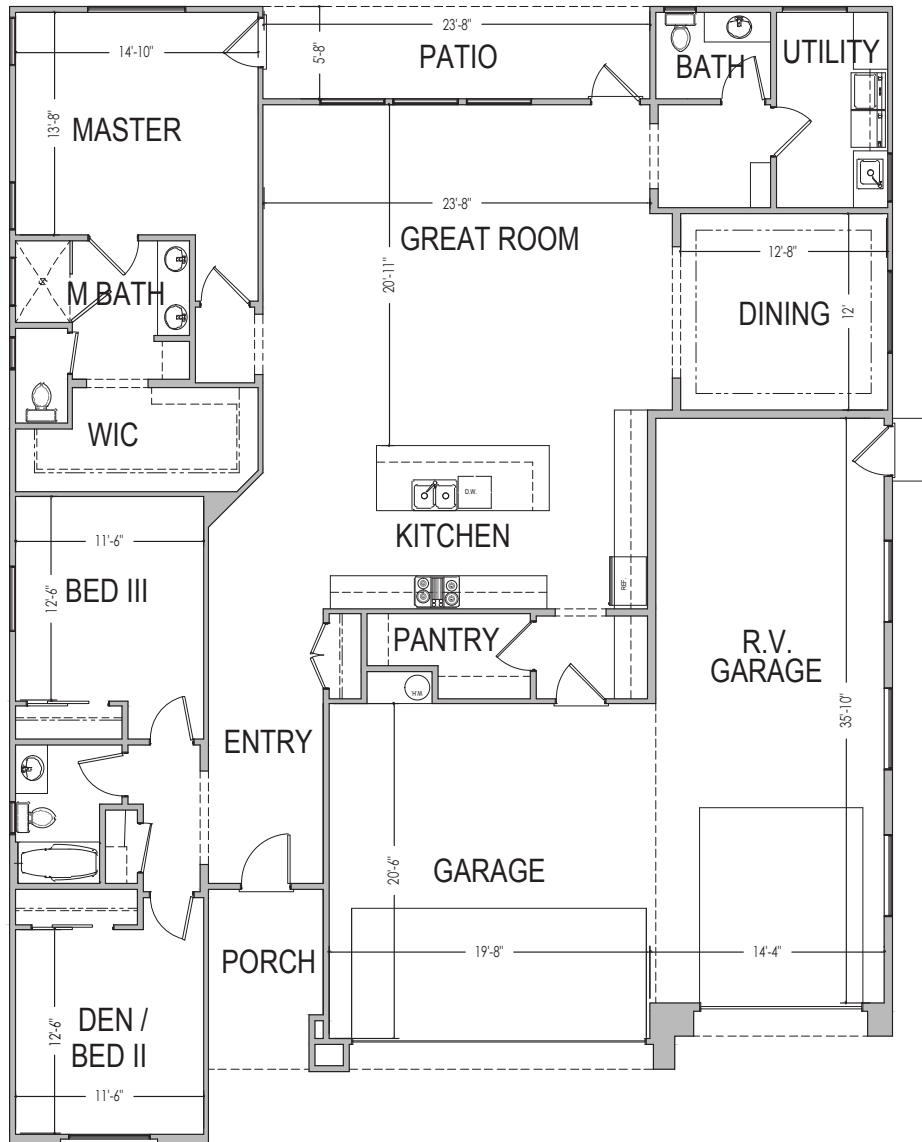

**DESERT  
CLIFFS**

**LOT#115 - (UNDER CONST.)\***  
3 Bedroom/2.5 Bath/3 Car-RV Garage

**S&S Homes**

www.sshomes.info

6011 S. Bunda Dr.  
St. George, UT 84790

**54'x70'**

**2,325 ft.<sup>2</sup>**

\*Prices and estimated completion dates are subject to change without notice or obligation. Finished homes may vary from the architectural rendering. Square footage is estimated. Scan, Download & Register for free in the NoviHome App for more information on all our homes and neighborhoods.