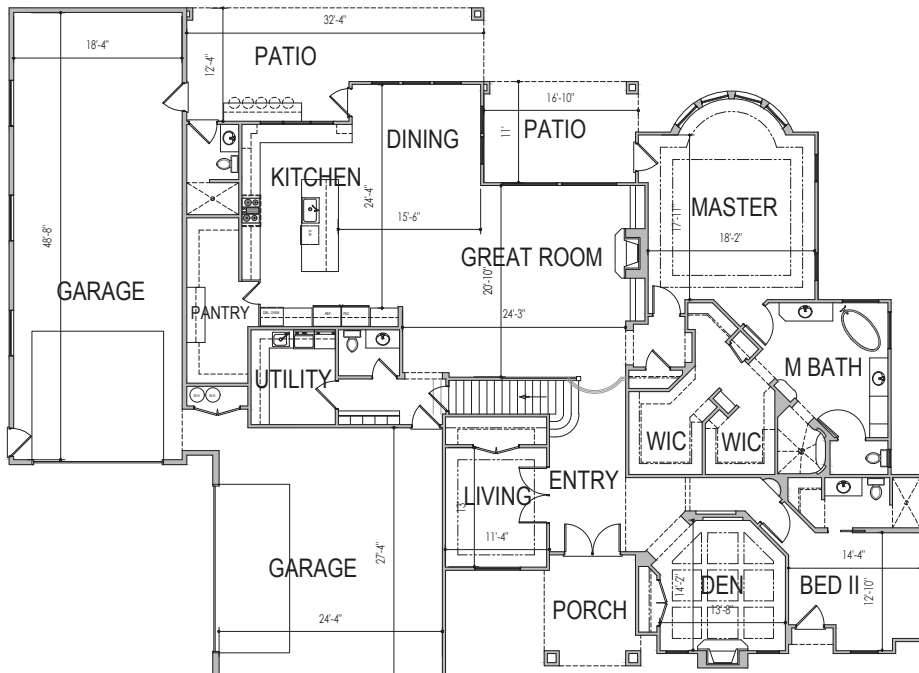

2639 E. Poplar Circle
St. George, UT 84790

100'x74'

6080 ft.²

*Prices and estimated completion dates are subject to change without notice or obligation. Finished homes, elevations, styles, colors, and features may vary from the architectural rendering. Square footage is estimated. Scan, Download & Register for free in the NoviHome App for more information on all our homes and neighborhoods.