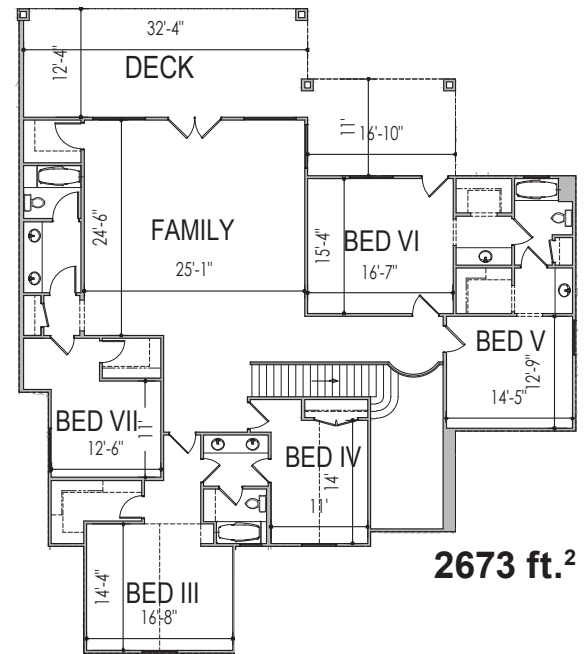

2639 E. Poplar Circle
St. George, UT 84790

100'x74'

6080 ft.²

*Prices and estimated completion dates are subject to change without notice or obligation. Finished homes, elevations, styles, colors, and features may vary from the architectural rendering. Square footage is estimated. Scan, Download & Register for free in the NoviHome App for more information on all our homes and neighborhoods.