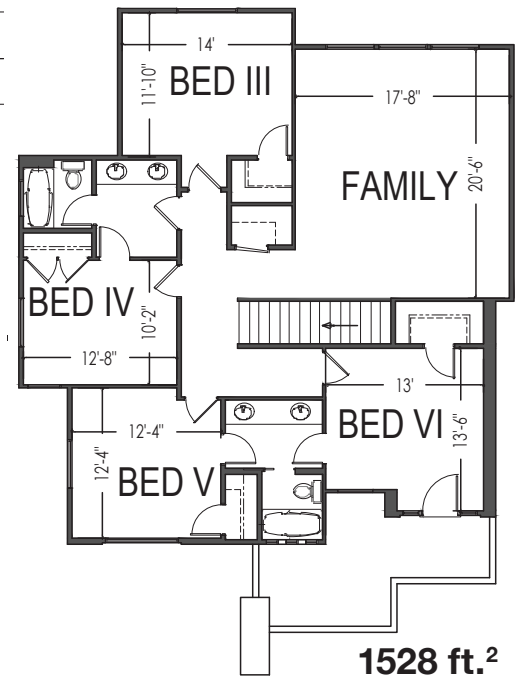

LOT#102 - (UNDER CONST)

6 Bedroom+Casita+Den/5 Bath/3 Car-RV Garage

S&S Homes

www.sshomes.info

1478 E. Centaurus Way
Washington, UT 84780

82'x60'

4085 ft.²

2557 ft.²

1528 ft.²

*Prices and estimated completion dates are subject to change without notice or obligation. Finished homes may vary from the architectural rendering. Square footage is estimated. [Scan, Download & Register for free in the NoviHome App for more information on all our homes and neighborhoods.](#)