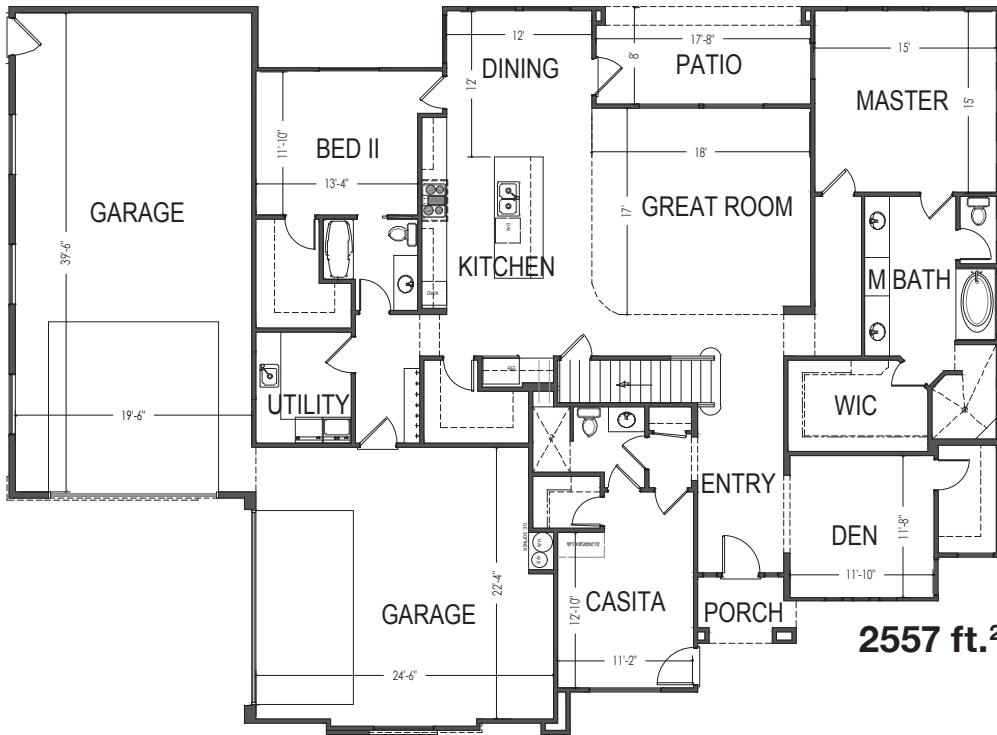

LOT#102 - (UNDER CONST)

6 Bedroom+Casita+Den/5 Bath/3 Car-RV Garage

S&S Homes

www.sshomes.info

1478 E. Centaurus Way
Washington, UT 84780

82'x60'

4085 ft.²

2557 ft.²

1528 ft.²

*Prices and estimated completion dates are subject to change without notice or obligation. Finished homes may vary from the architectural rendering. Square footage is estimated. [Scan, Download & Register for free in the NoviHome App for more information on all our homes and neighborhoods.](#)