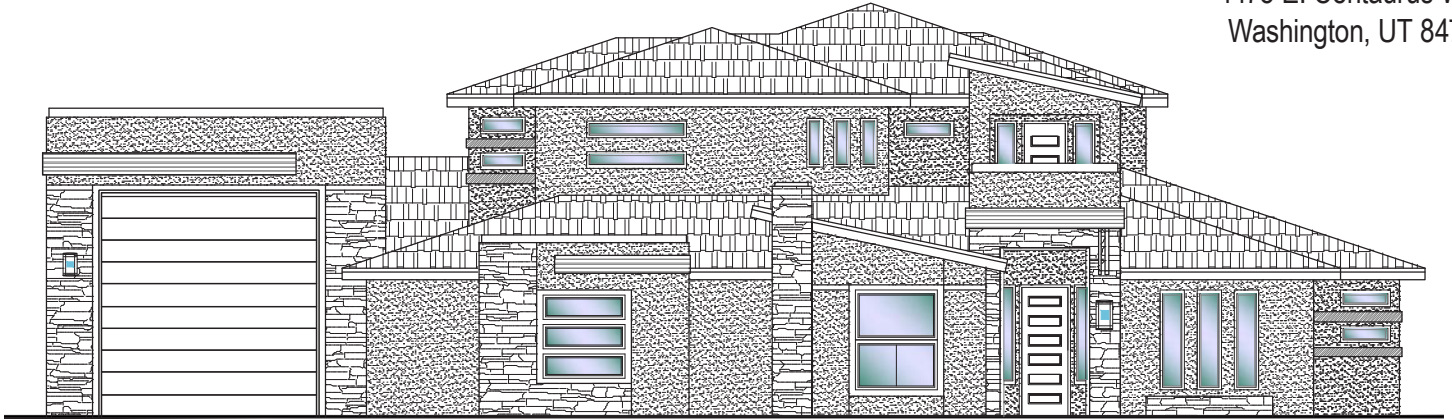

LOT#102 - (UNDER CONST)

6 Bedroom+Casita+Den/5 Bath/3 Car-RV Garage

S&S Homes

www.sshomes.info

1478 E. Centaurus Way
Washington, UT 84780

82'x60'

4085 ft.²

2557 ft.²

1528 ft.²

*Prices and estimated completion dates are subject to change without notice or obligation. Finished homes may vary from the architectural rendering. Square footage is estimated. [Scan, Download & Register for free in the NoviHome App for more information on all our homes and neighborhoods.](#)