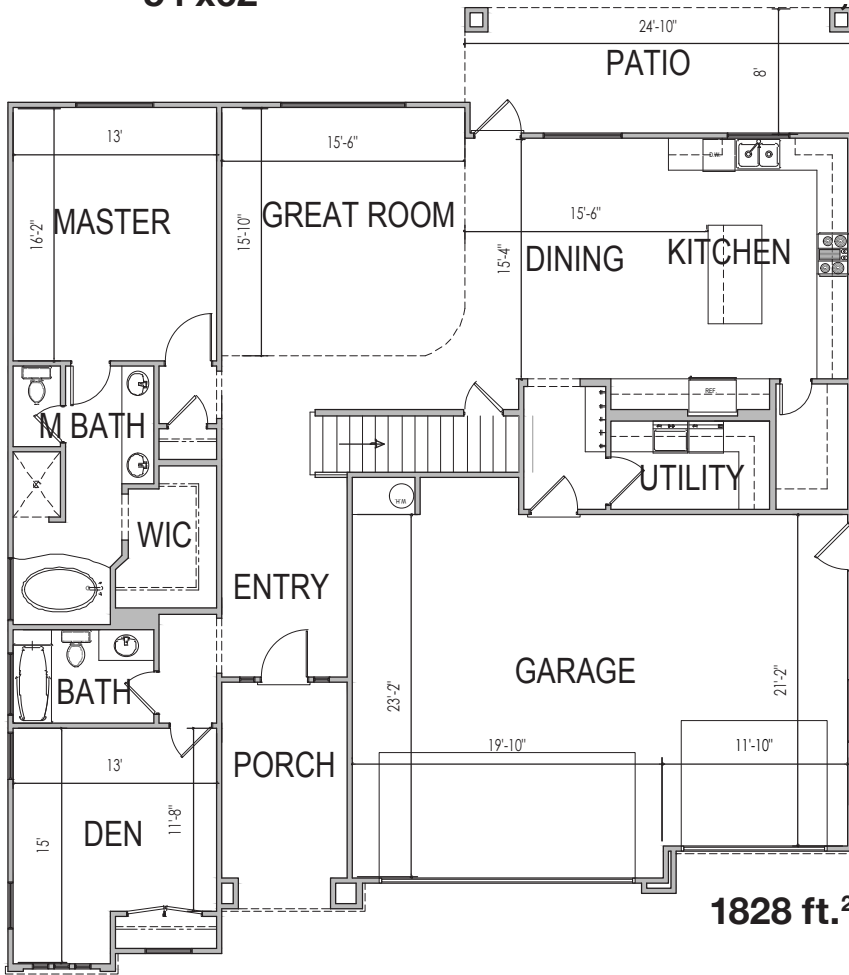

# LOT#46 - (UNDER CONST.)\*

5 Bedrooms | 4 Baths | 3 Car Garage

www.sshomes.info

588 S. Deep Creek Dr.  
Washington, UT 84780

54'x62'

2983 ft.<sup>2</sup>

\*Prices and estimated completion dates are subject to change without notice or obligation. Finished homes may vary from the architectural rendering. Square footage is estimated. [Scan, Download & Register for free in the NoviHome App for more information on all our homes and neighborhoods.](#)