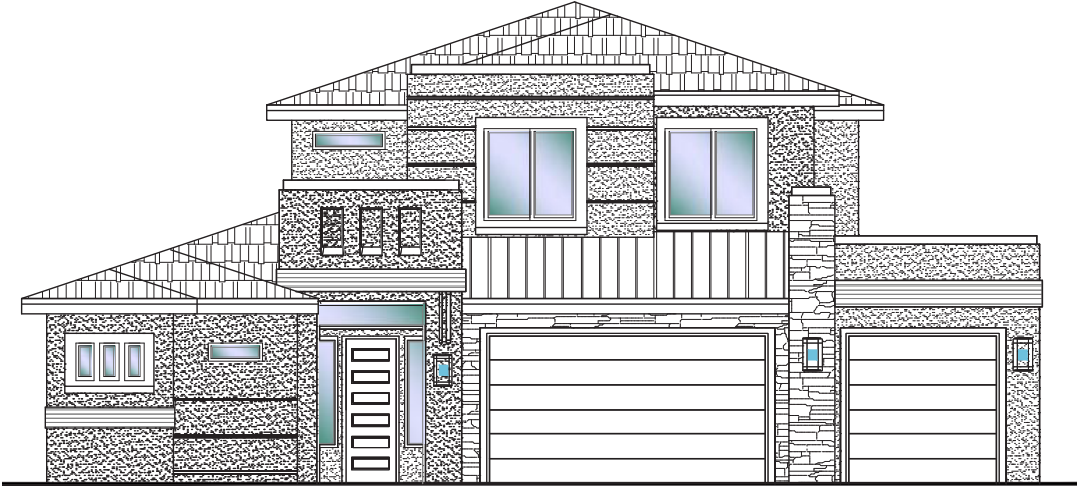

# LOT#46 - (UNDER CONST.)\*

5 Bedrooms | 4 Baths | 3 Car Garage

www.sshomes.info

588 S. Deep Creek Dr.  
Washington, UT 84780

54'x62'

2983 ft.<sup>2</sup>

\*Prices and estimated completion dates are subject to change without notice or obligation. Finished homes may vary from the architectural rendering. Square footage is estimated. [Scan, Download & Register for free in the NoviHome App for more information on all our homes and neighborhoods.](#)