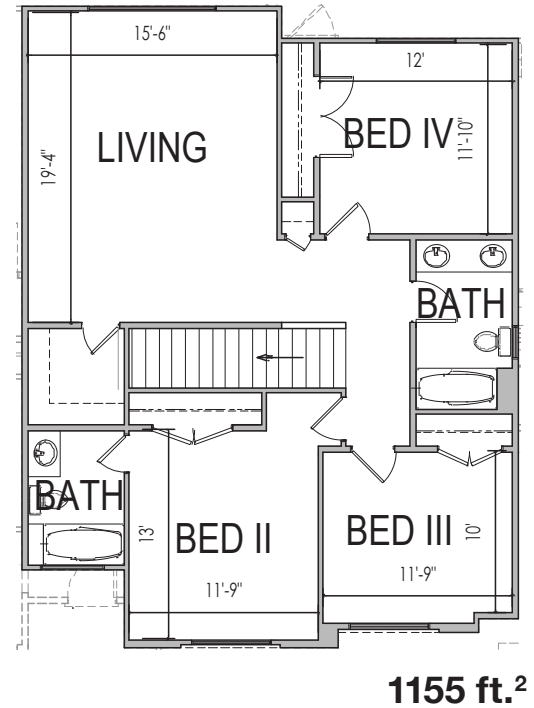

# LOT#46 - (UNDER CONST.)\*

5 Bedrooms | 4 Baths | 3 Car Garage

www.sshomes.info

588 S. Deep Creek Dr.  
Washington, UT 84780

54'x62'

2983 ft.<sup>2</sup>

\*Prices and estimated completion dates are subject to change without notice or obligation. Finished homes may vary from the architectural rendering. Square footage is estimated. [Scan, Download & Register for free in the NoviHome App for more information on all our homes and neighborhoods.](#)