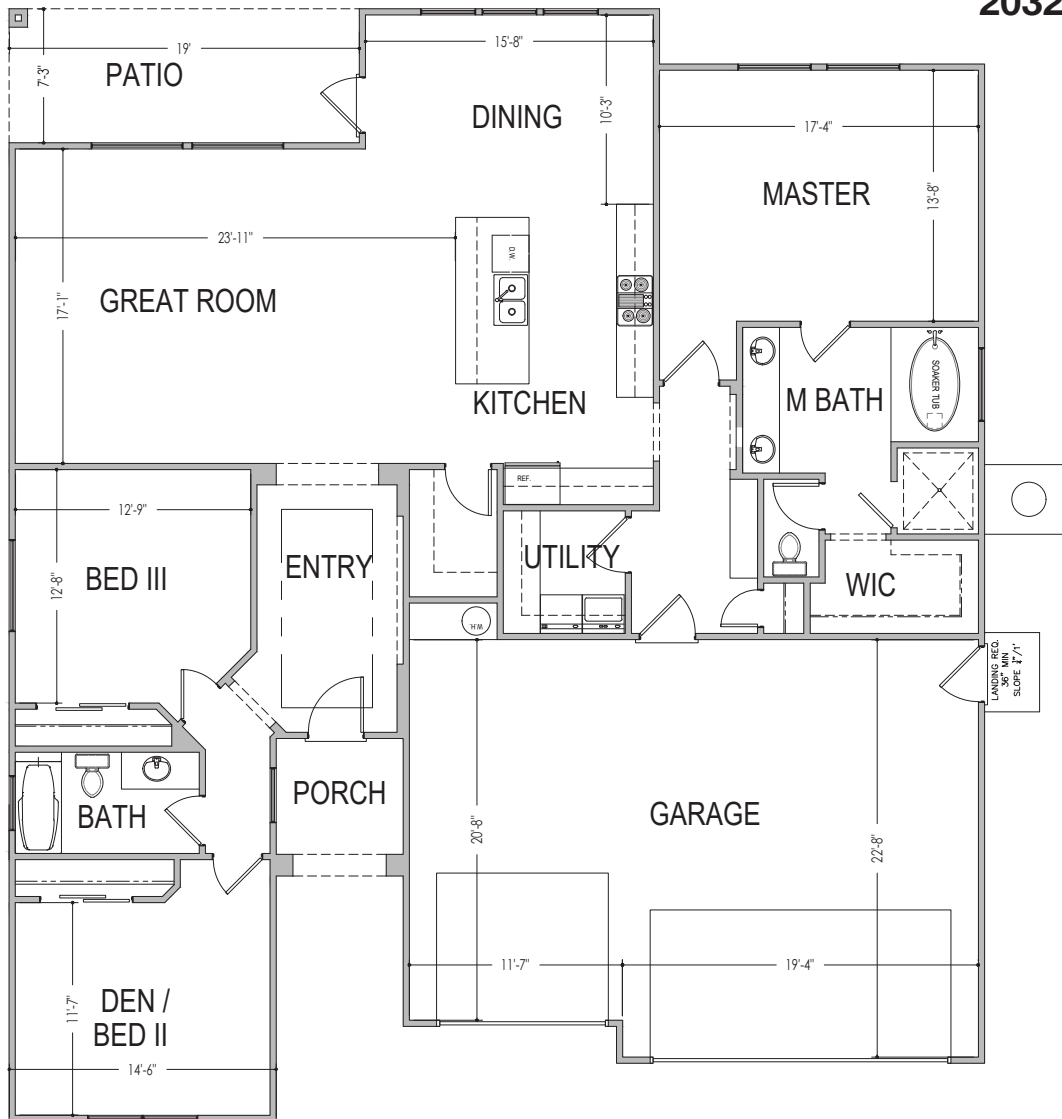

**#45 - \$553,900\***  
 3 Bdrm/2 Bath/3 Car Garage

**S&S Homes**

www.sshomes.info

574 S. Deep Creek Dr.  
 Washington, UT 84780

53'x60'

2032 ft.<sup>2</sup>

\*Prices, estimated completion dates, elevations, styles, colors, features, and finished homes may vary from the architectural rendering and are subject to change without notice or obligation. Square footage is estimated. Scan, Download & Register for free in the NoviHome App for more information on all our homes and neighborhoods.