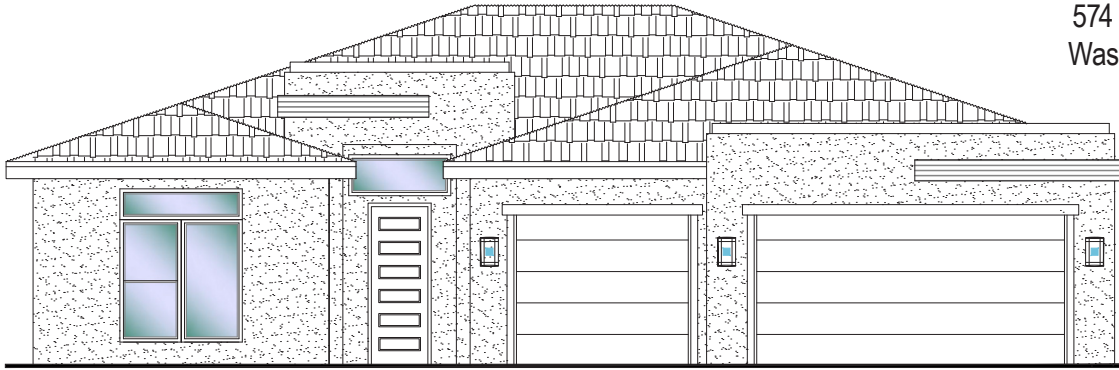

**#45 - \$553,900\***  
 3 Bdrm/2 Bath/3 Car Garage

**S&S Homes**

www.sshomes.info

574 S. Deep Creek Dr.  
 Washington, UT 84780

53'x60'

2032 ft.<sup>2</sup>

\*Prices, estimated completion dates, elevations, styles, colors, features, and finished homes may vary from the architectural rendering and are subject to change without notice or obligation. Square footage is estimated. Scan, Download & Register for free in the NoviHome App for more information on all our homes and neighborhoods.