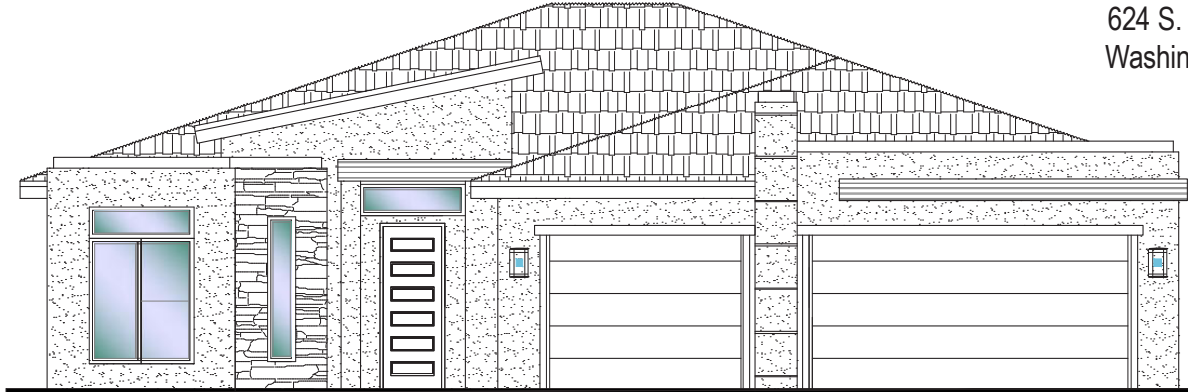

LOT#02 - (UNDER CONST.)*

3 Bdrm+Casita/3 Bath/3 Car Garage

www.sshomes.info

624 S. Deep Creek Dr.
Washington, UT 84780

54'x65'

2459 ft.²

*Prices and estimated completion dates are subject to change without notice or obligation. Finished homes may vary from the architectural rendering. Square footage is estimated. Scan, Download & Register for free in the NoviHome App for more information on all our homes and neighborhoods.