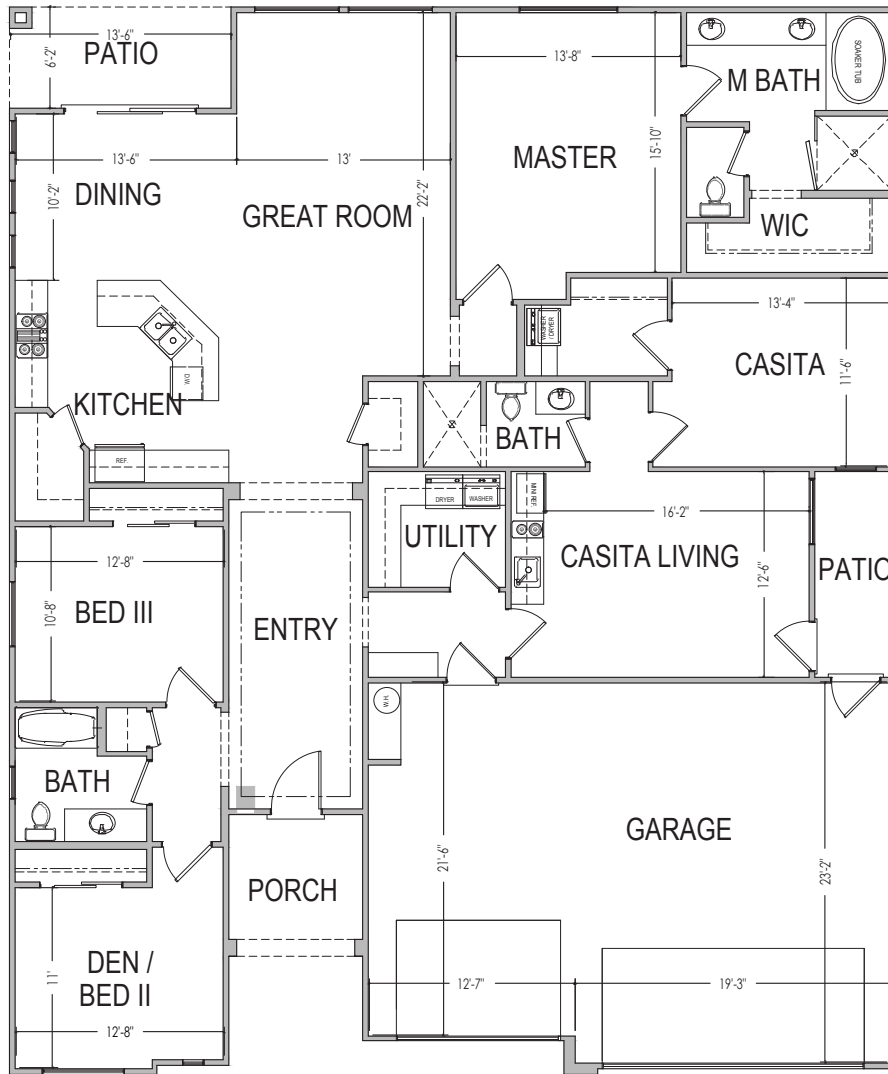

LOT#02 - (UNDER CONST.)*

3 Bdrm+Casita/3 Bath/3 Car Garage

www.sshomes.info

624 S. Deep Creek Dr.
Washington, UT 84780

54'x65'

2459 ft.²

*Prices and estimated completion dates are subject to change without notice or obligation. Finished homes may vary from the architectural rendering. Square footage is estimated. Scan, Download & Register for free in the NoviHome App for more information on all our homes and neighborhoods.