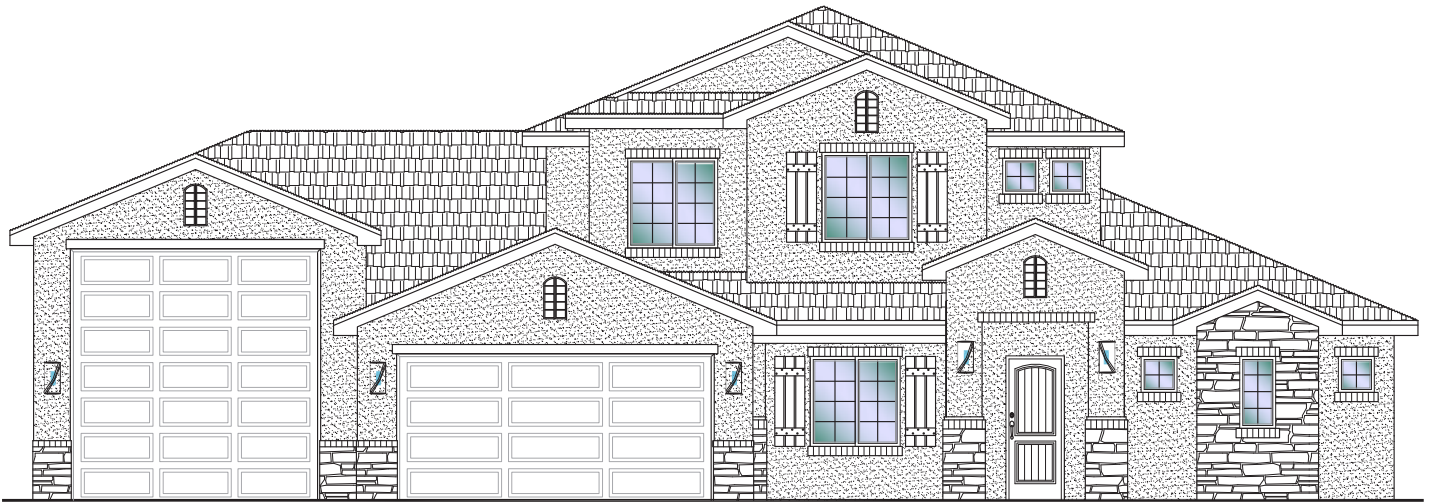

2983 Plan

4 Bedroom+Den/4 Bath/3 Car/RV Garage

S&S Homes

www.sshomes.info • (435)628-1904

ARB121

76'x56'

2,983 ft.²

1,828 ft.²

1,155 ft.²

*Square footage and dimensions are estimated. The finished home may vary from architectural rendering.