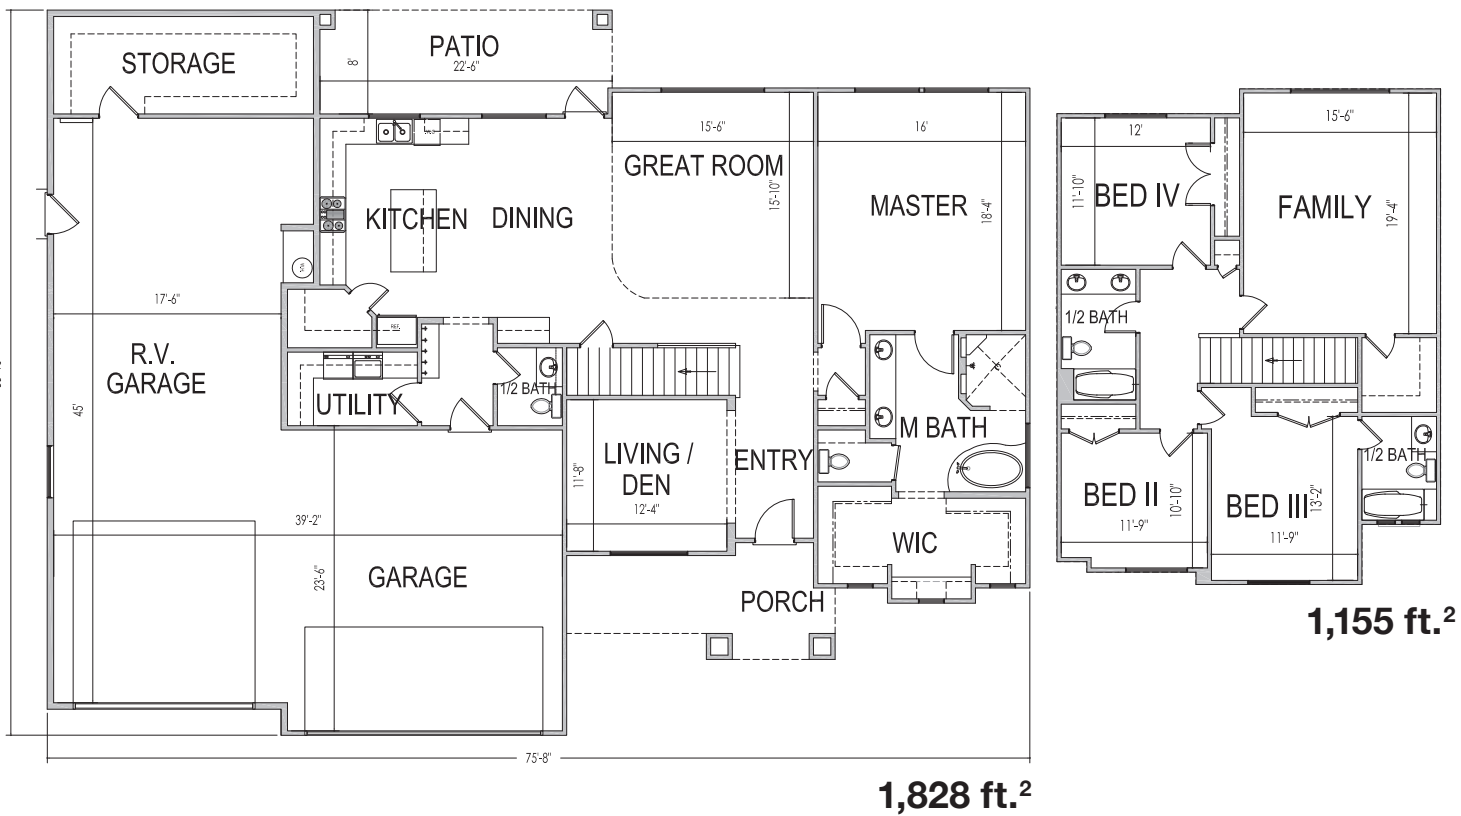

2983 Plan

4 Bedroom+Den/4 Bath/3 Car/RV Garage

S&S Homes

www.sshomes.info • (435)628-1904

ARB121

76'x56'

2,983 ft.²

1,828 ft.²

1,155 ft.²

*Square footage and dimensions are estimated. The finished home may vary from architectural rendering.