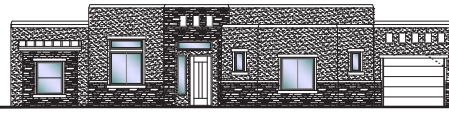

2309 Plan

4 Bedroom/2.5 Bath/3+Car Garage

S&S Homes

www.sshomes.info • (435)628-1904

AV72

A

B

C

ELEVATIONS

67'x63'

2309 ft.²

*Square footage and dimensions are estimated. The finished home may vary from architectural rendering.