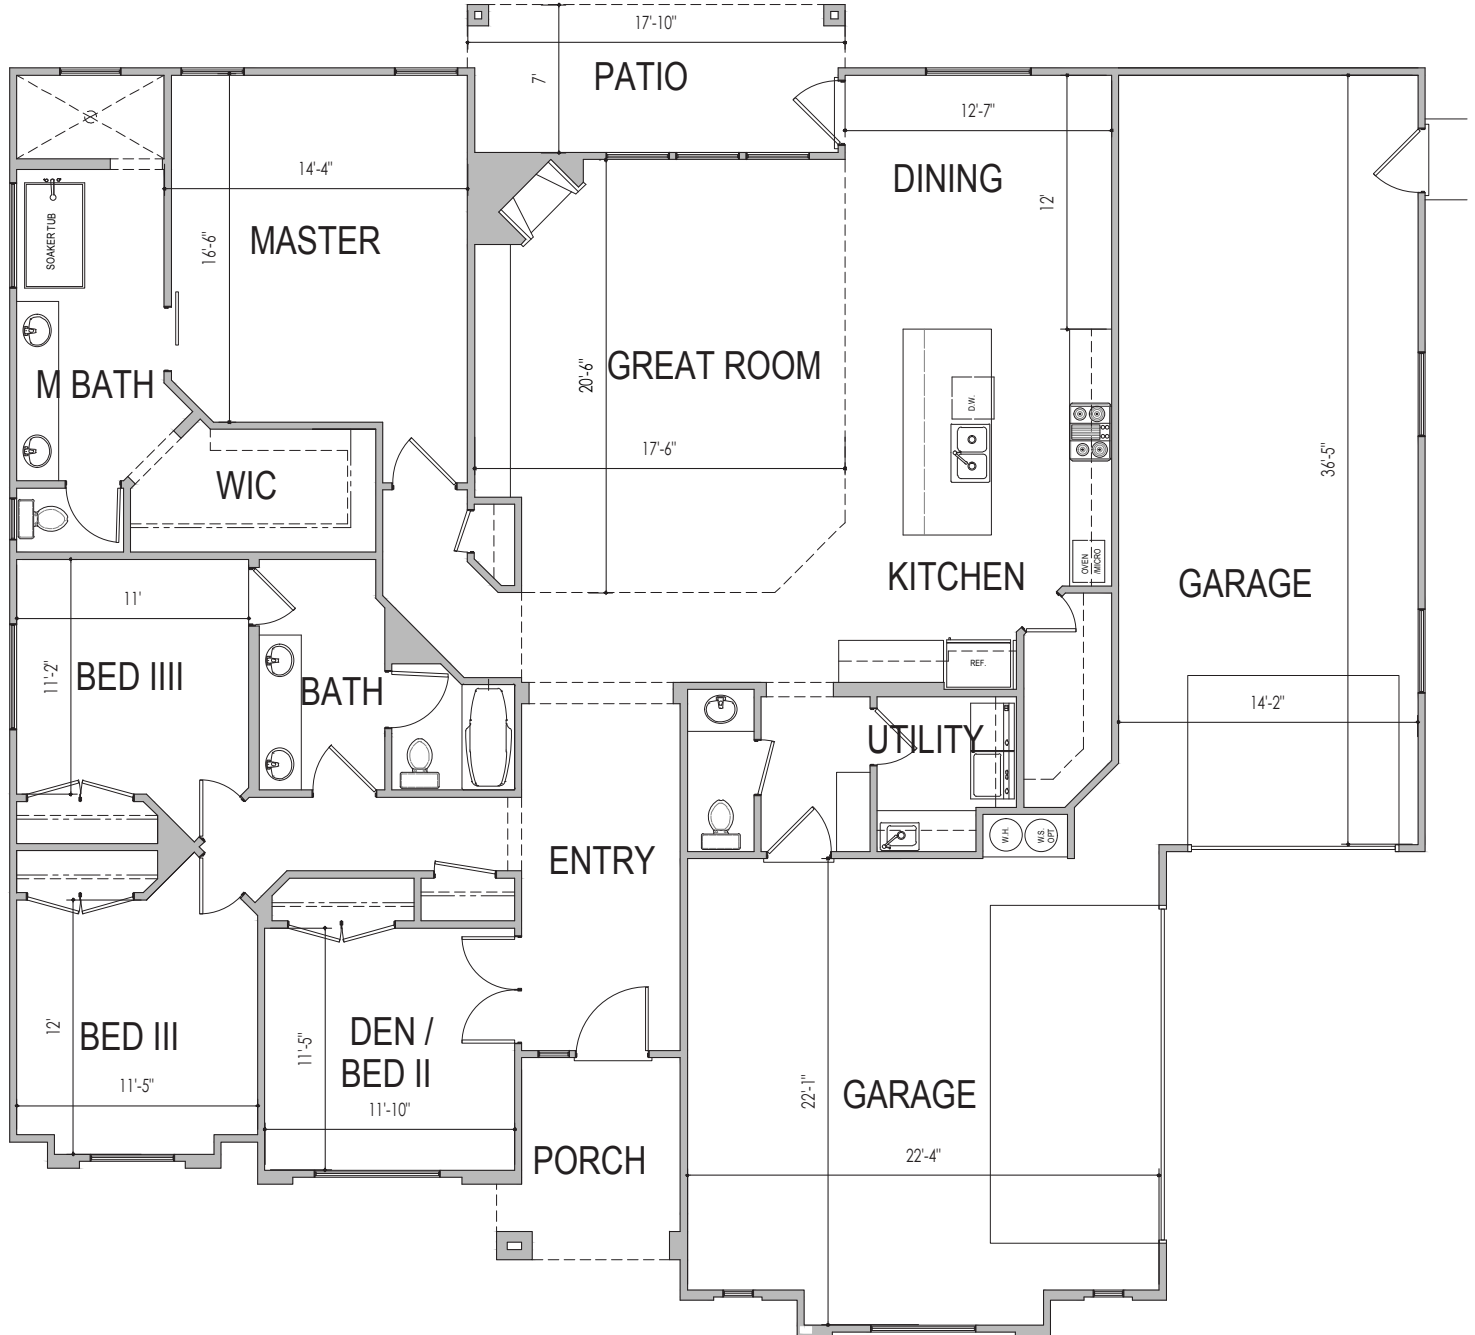

2309 Plan

4 Bedroom/2.5 Bath/3+Car Garage

S&S Homes

www.sshomes.info • (435)628-1904

AV72

A

B

C

ELEVATIONS

67'x63'

2309 ft.²

*Square footage and dimensions are estimated. The finished home may vary from architectural rendering.