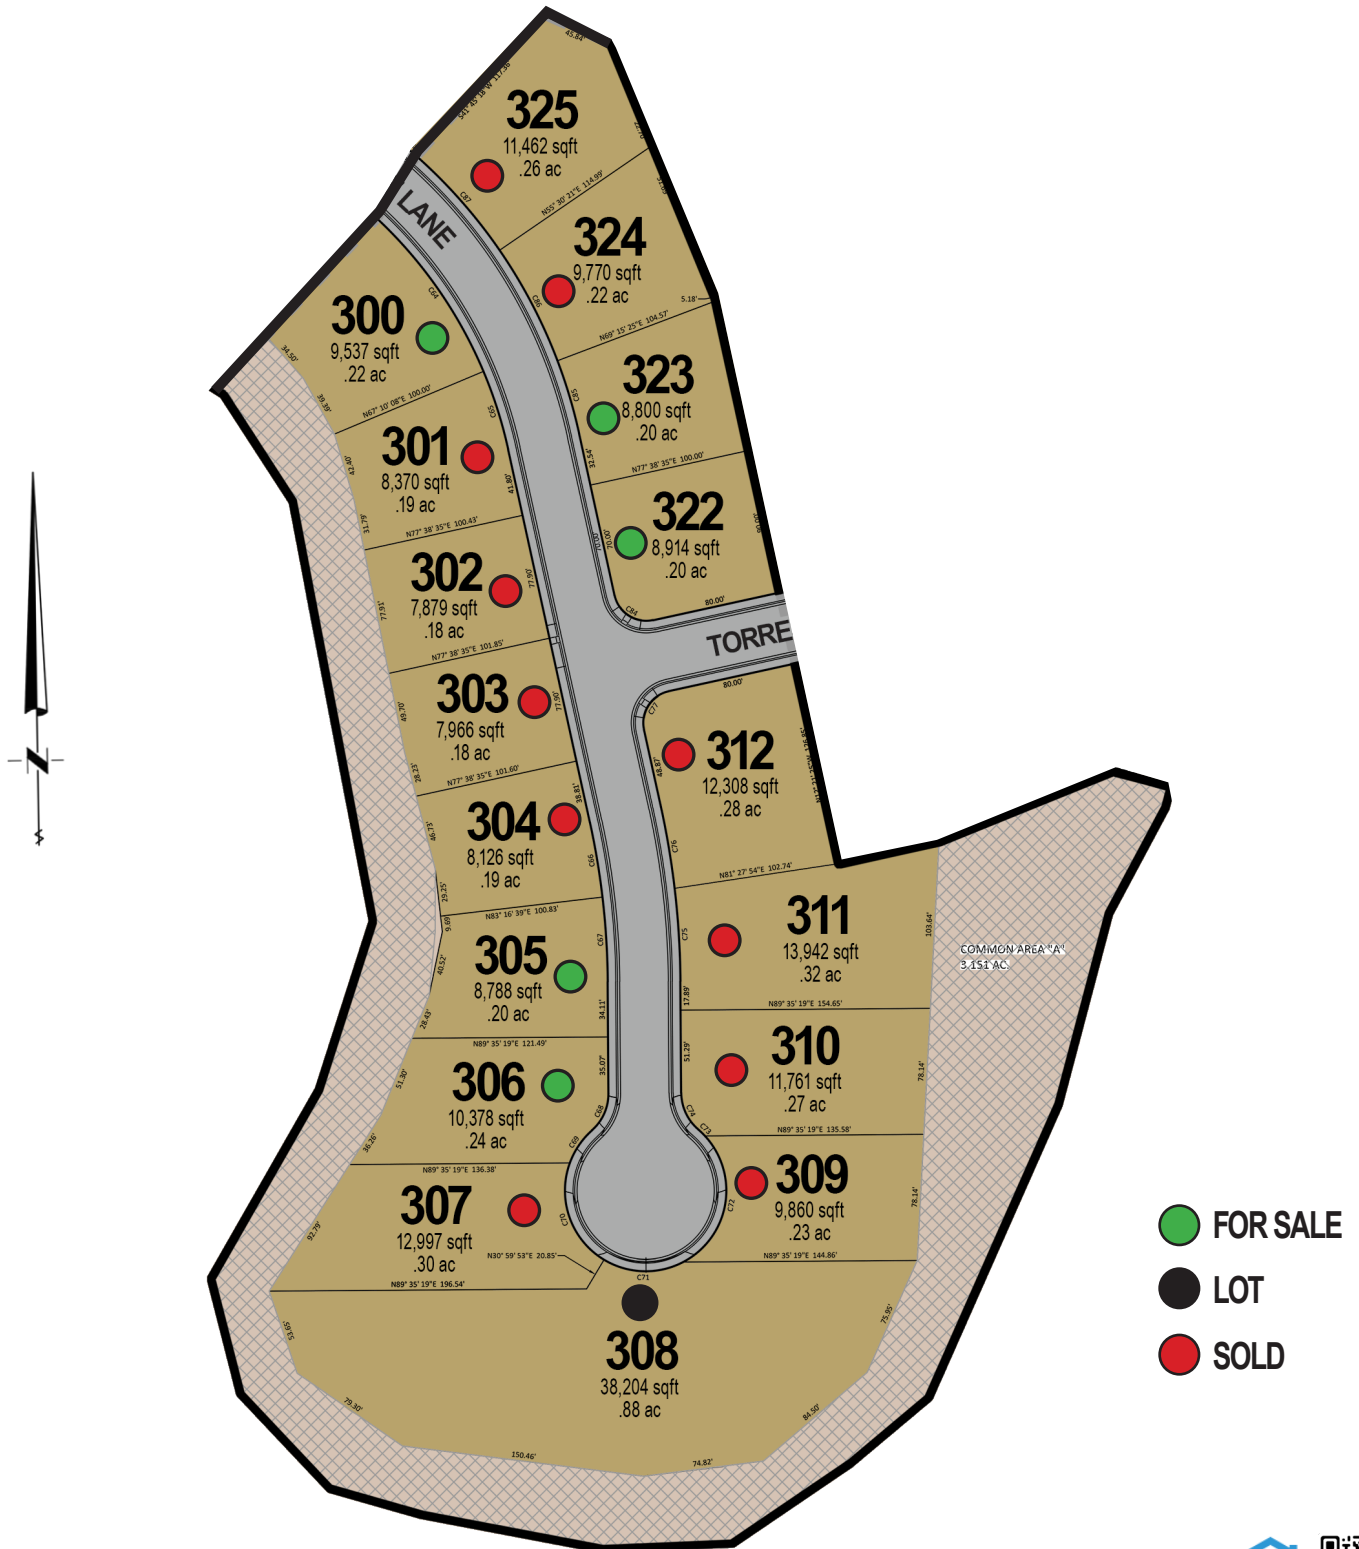

DESERT CLIFFS PLAT MAP

*Prices, estimated completion dates, elevations, styles, colors, features, and finished homes may vary from the architectural rendering and are subject to change without notice or obligation. Square footage is estimated. Scan, Download & Register for free in the NoviHome App for more information on all our homes and neighborhoods.