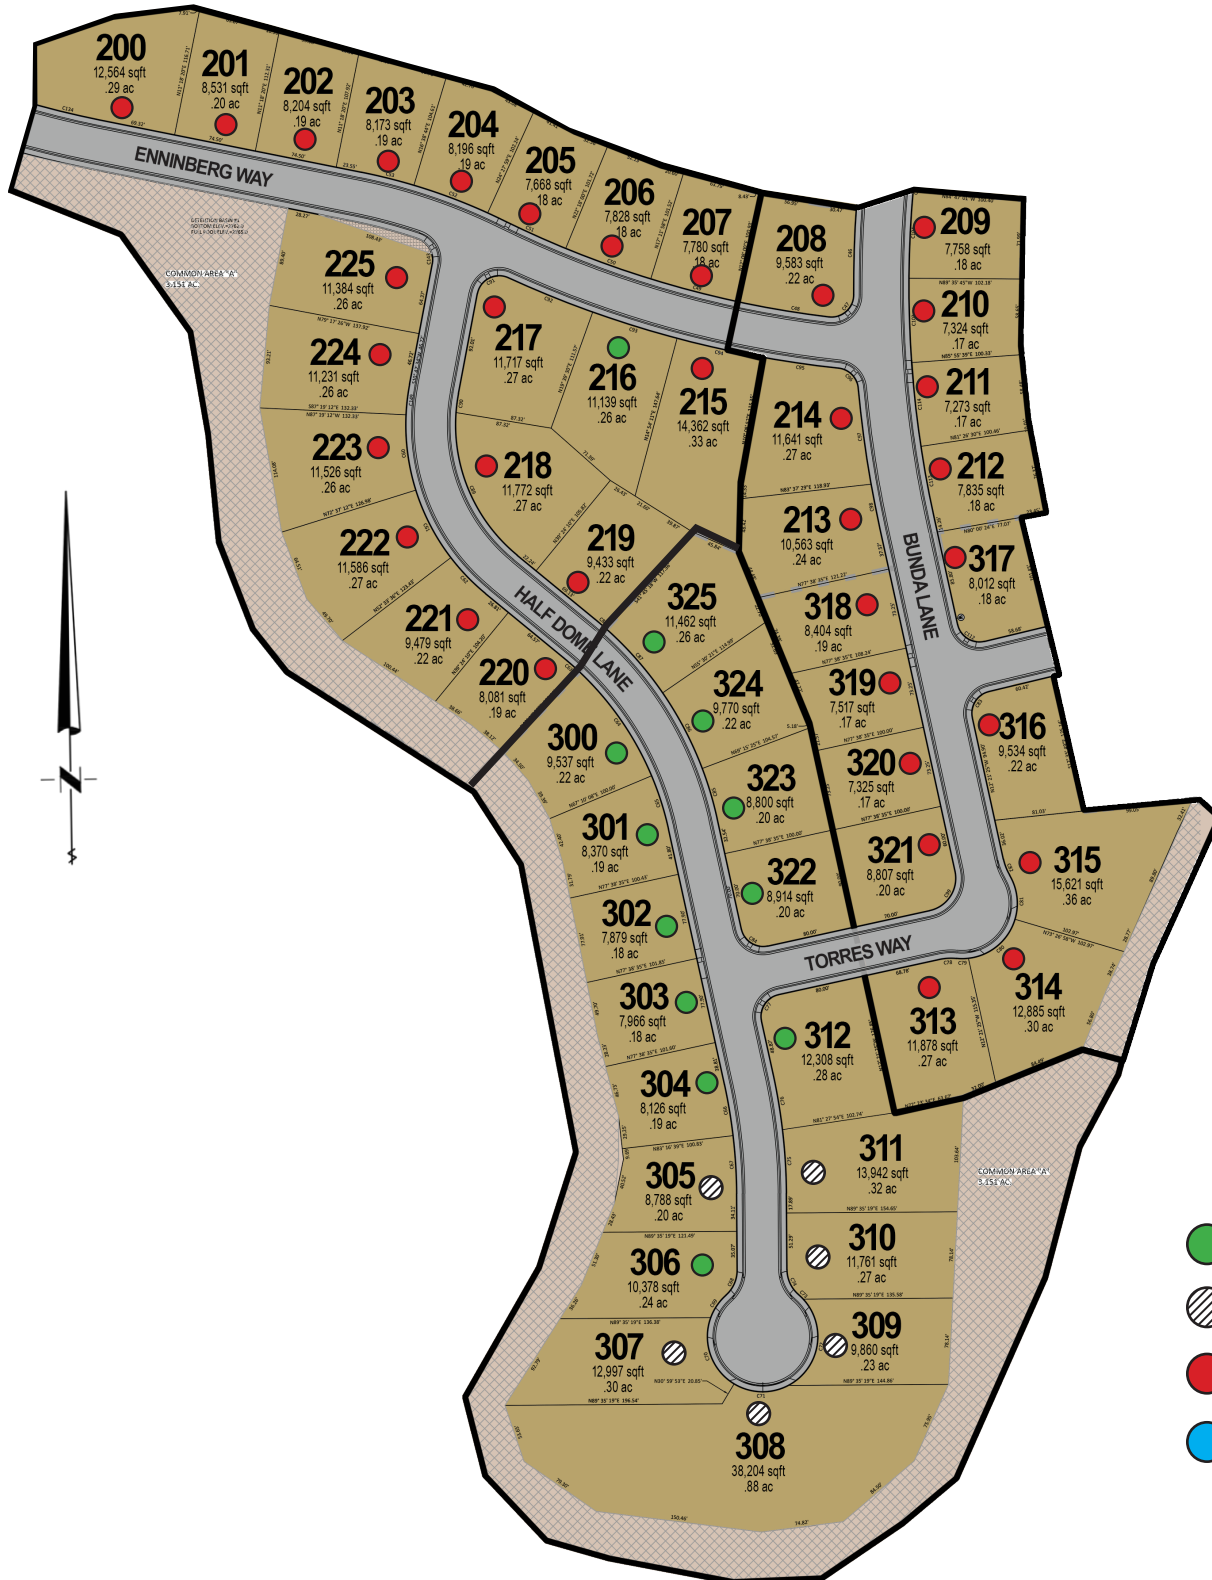

# DESERT CLIFFS PLAT MAP

\*Prices, estimated completion dates, elevations, styles, colors, features, and finished homes may vary from the architectural rendering and are subject to change without notice or obligation. Square footage is estimated. Scan, Download & Register for free in the NoviHome App for more information on all our homes and neighborhoods.