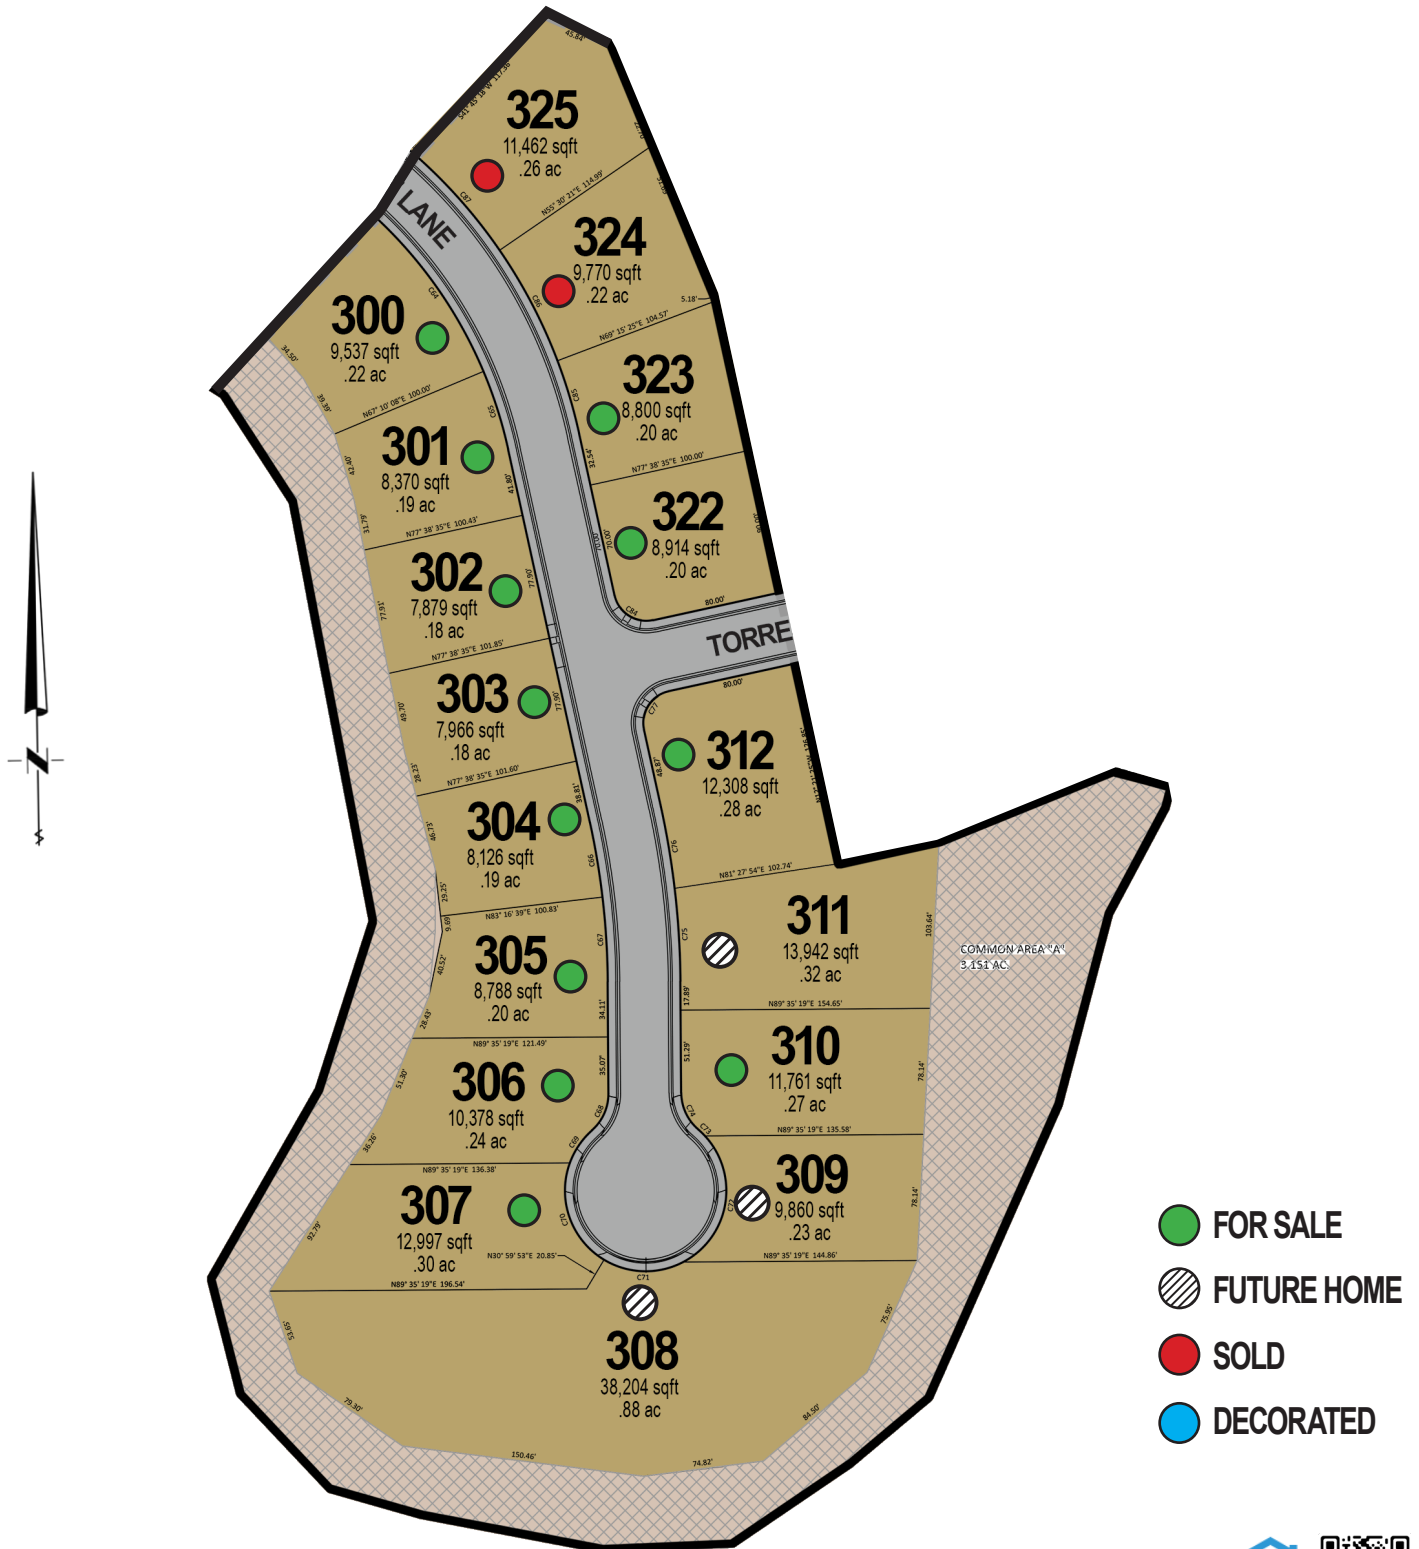

DESERT CLIFFS PLAT MAP

*Prices, estimated completion dates, elevations, styles, colors, features, and finished homes may vary from the architectural rendering and are subject to change without notice or obligation. Square footage is estimated. Scan, Download & Register for free in the NoviHome App for more information on all our homes and neighborhoods.