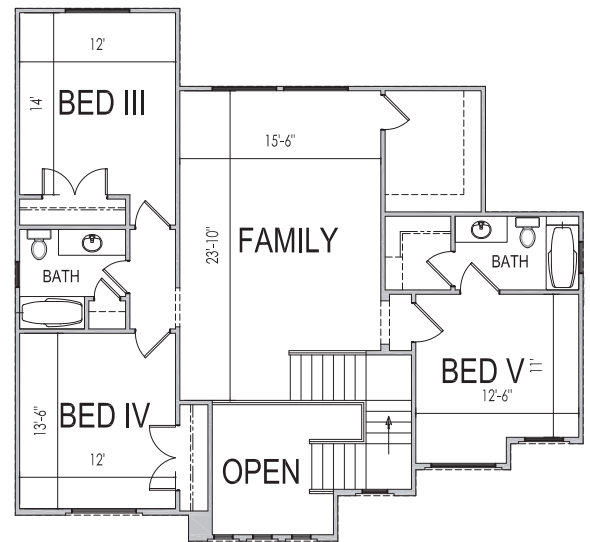

# 3365 Plan

5 Bedroom/4 Bath/3+Car Garage

SS33

63'x55'

3365 ft.<sup>2</sup>

2071 ft.<sup>2</sup>

1294 ft.<sup>2</sup>

\*Square footage and dimensions are estimated. The finished home may vary from architectural rendering.