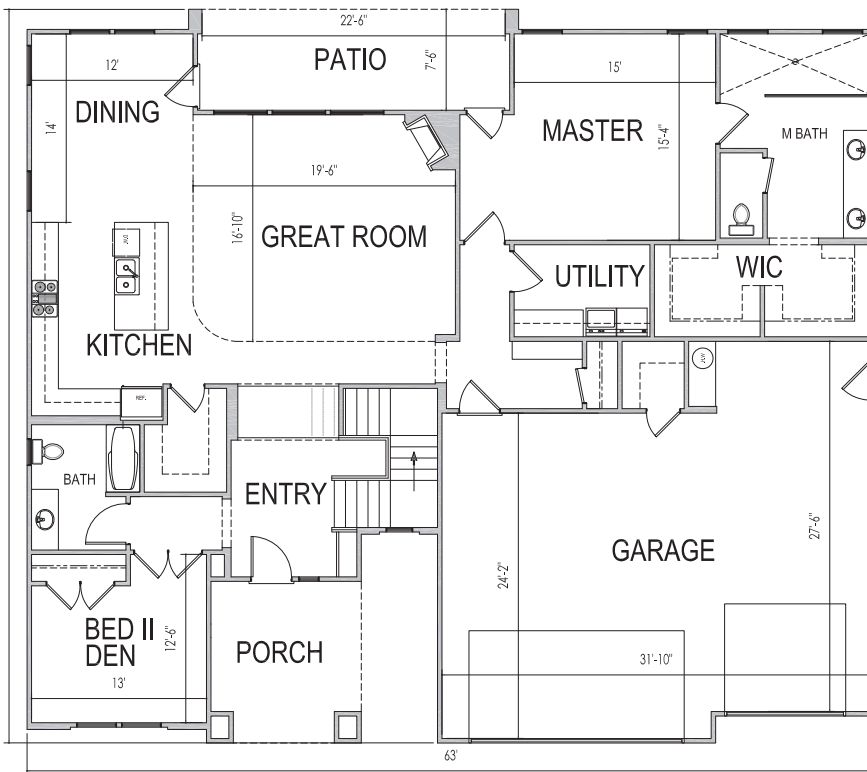

# 3365 Plan

5 Bedroom/4 Bath/3+Car Garage

SS33

63'x55'

3365 ft.<sup>2</sup>

2071 ft.<sup>2</sup>

1294 ft.<sup>2</sup>

\*Square footage and dimensions are estimated. The finished home may vary from architectural rendering.