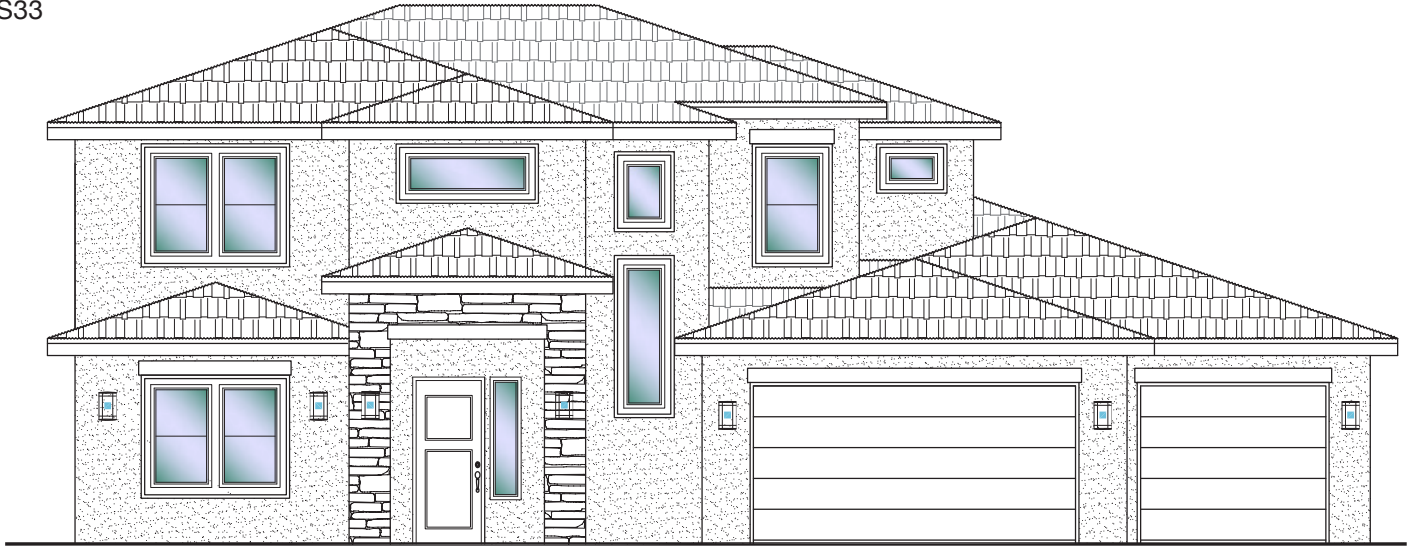

# 3365 Plan

5 Bedroom/4 Bath/3+Car Garage

SS33

63'x55'

3365 ft.<sup>2</sup>

2071 ft.<sup>2</sup>

1294 ft.<sup>2</sup>

\*Square footage and dimensions are estimated. The finished home may vary from architectural rendering.