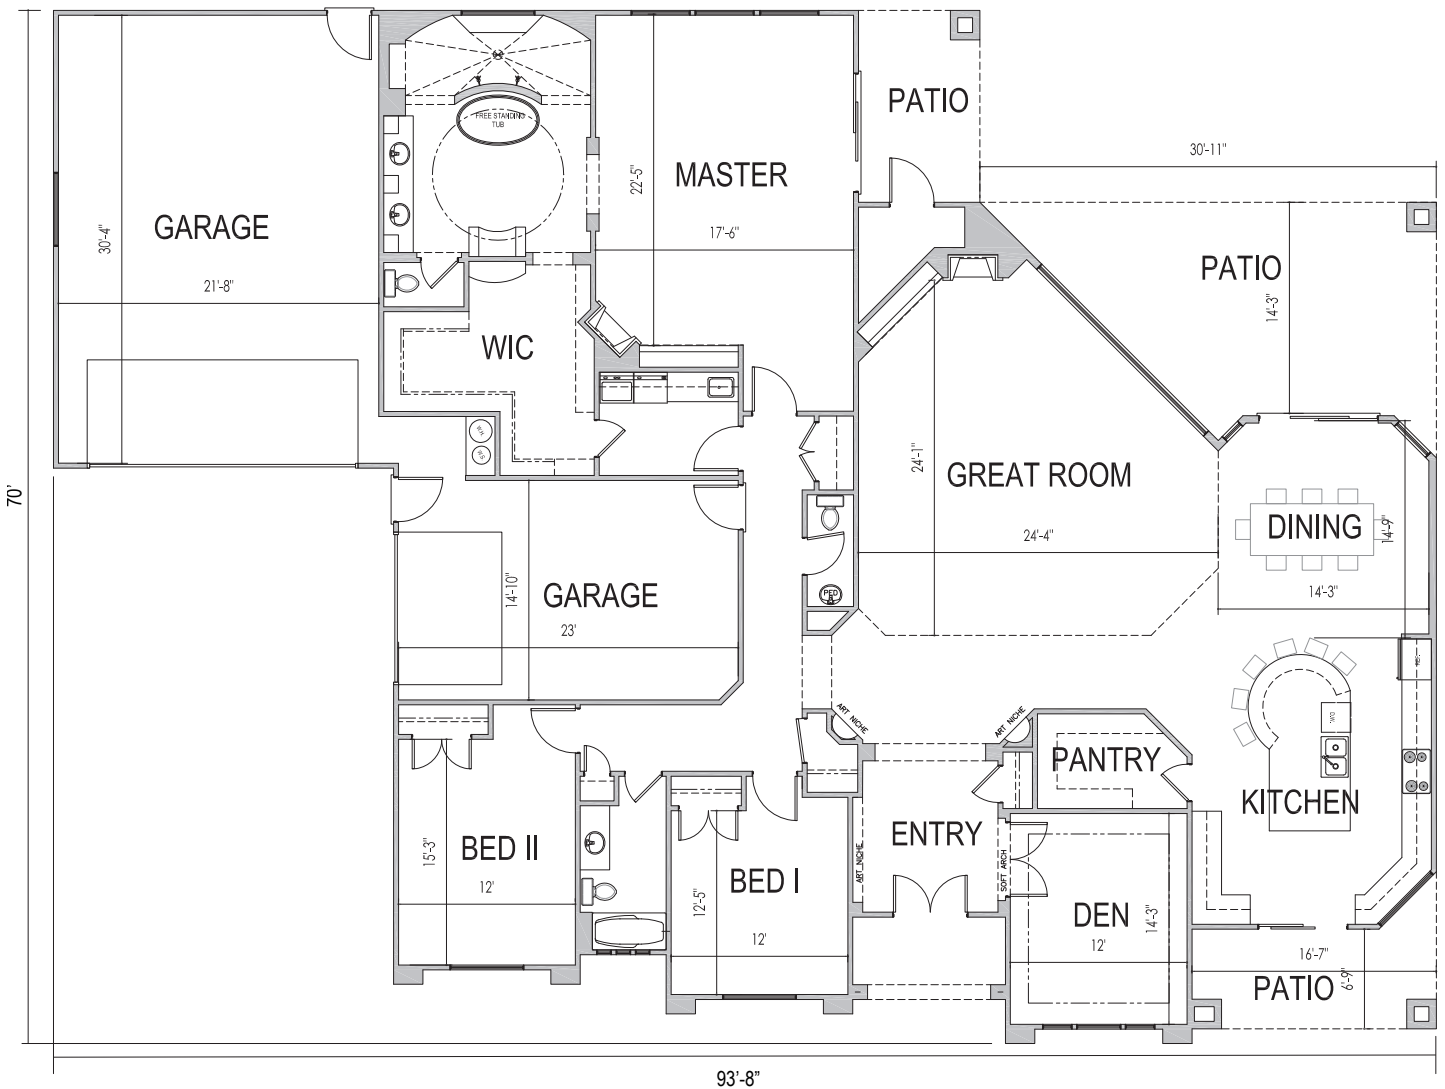

ESC506

94'x70'

3398 ft.²

*Square footage and dimensions are estimated. The finished home may vary from architectural rendering.