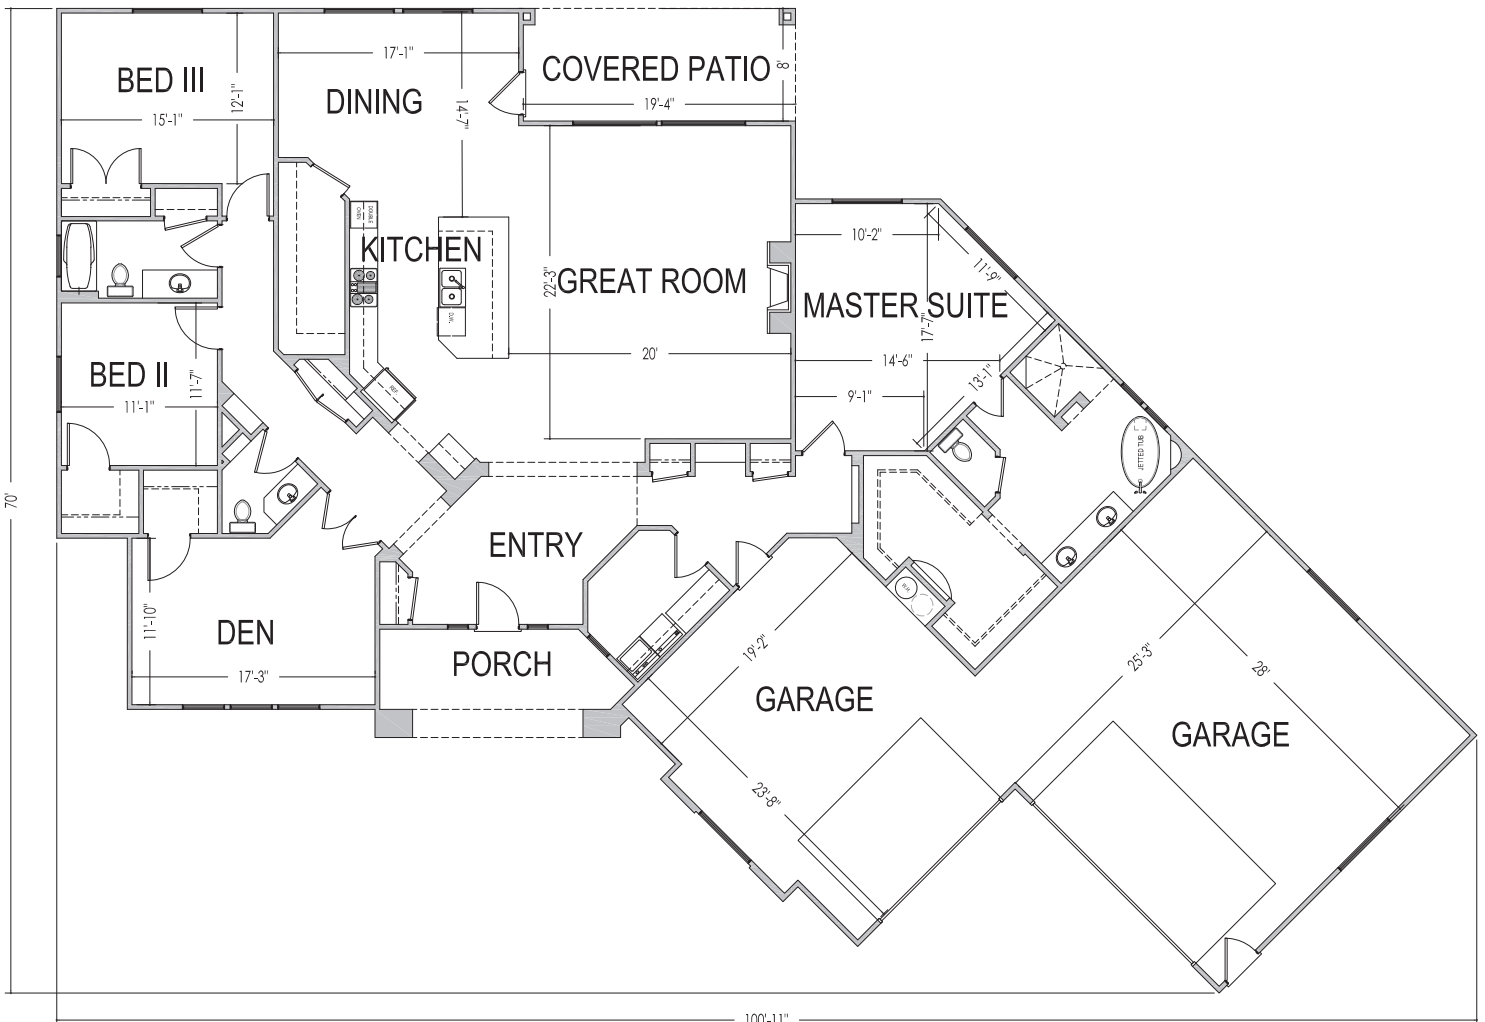

ESC608
 CCV3

101'x70'

2816 ft.²

*Square footage and dimensions are estimated. The finished home may vary from architectural rendering.