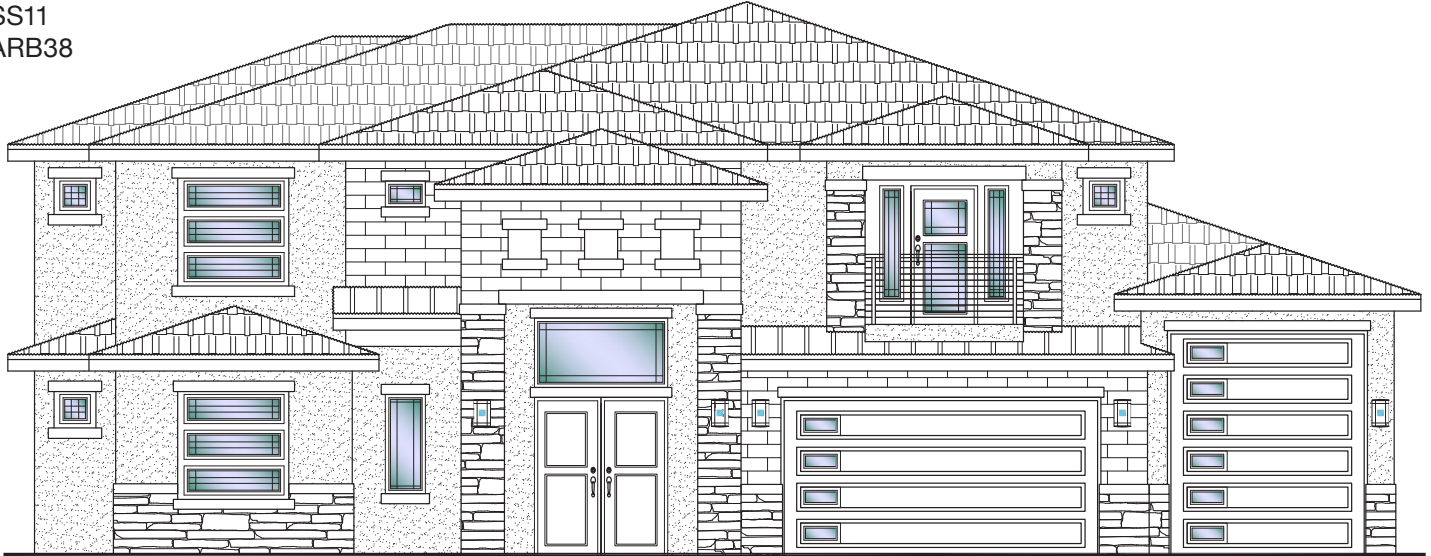

4208 Plan

6 Bedroom/4.5 Bath/2+RV Garage

S&S Homes

www.sshomes.info • (435)628-1904

SS11
ARB38

68'x66'

4208 ft.²

2716 ft.²

1492 ft.²

*Square footage and dimensions are an estimate only. The finished home may vary from architectural rendering.