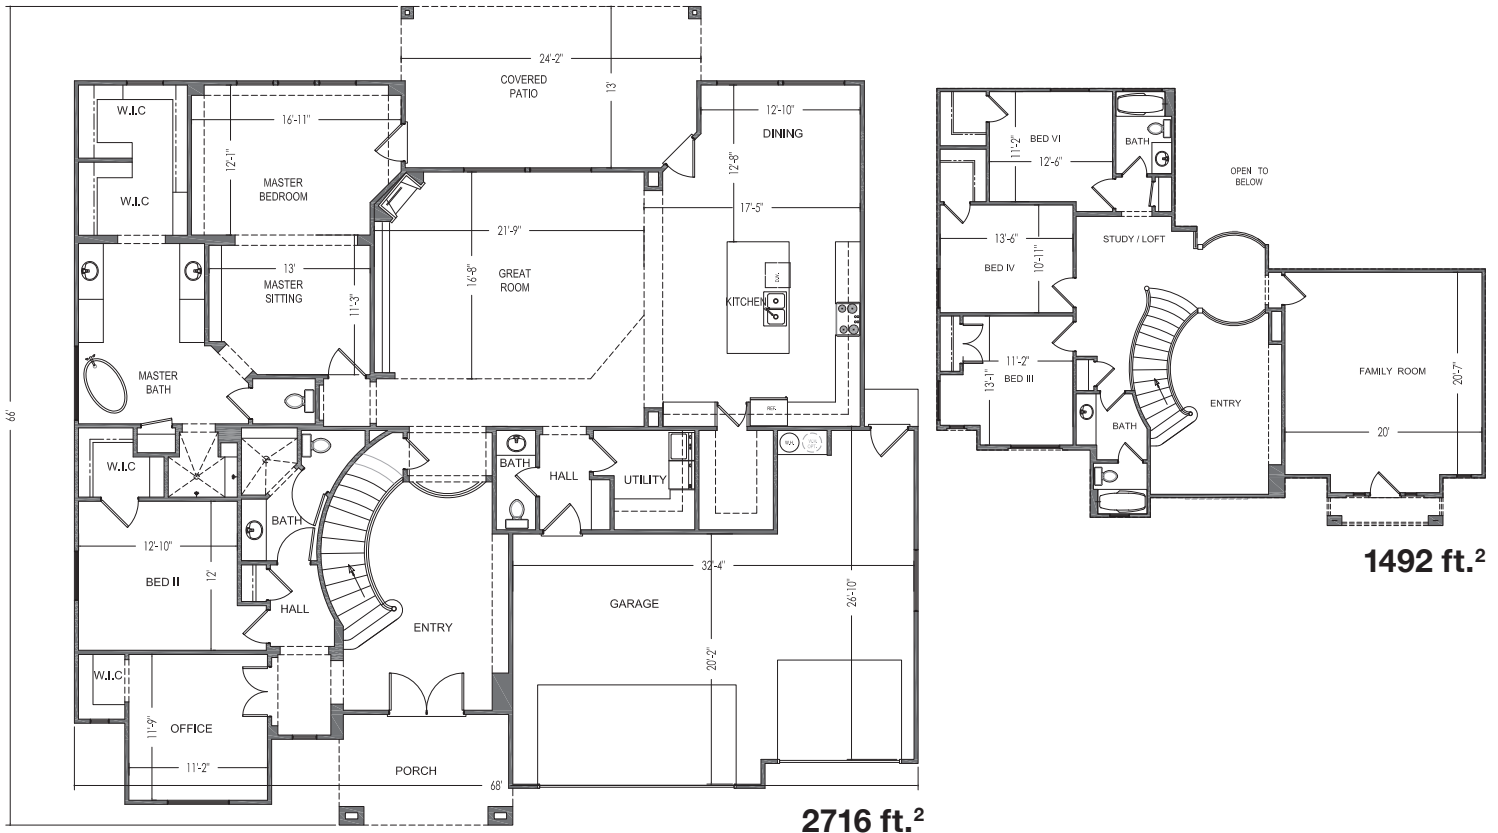

4208 Plan

6 Bedroom/4.5 Bath/2+RV Garage

S&S Homes

www.sshomes.info • (435)628-1904

SS11
ARB38

68'x66'

4208 ft.²

2716 ft.²

1492 ft.²

*Square footage and dimensions are an estimate only. The finished home may vary from architectural rendering.