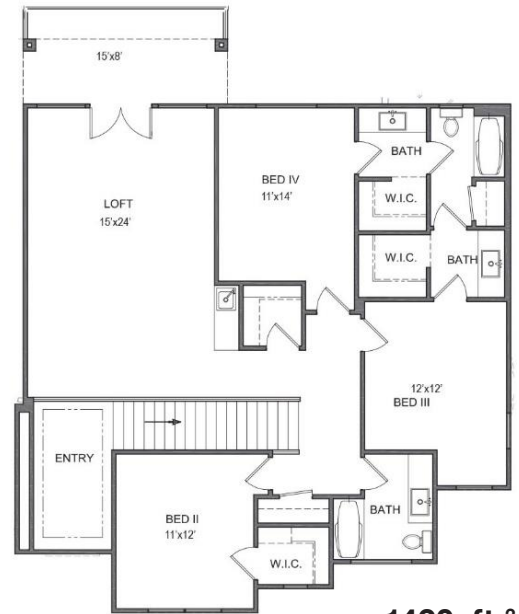

3790 Plan

4 Bedroom+Casita/4 Bath/3+Car Garage

S&S Homes

www.sshomes.info • (435)628-1904

SS32

68'x60'

3790 ft.²

2370 ft.²

1420 ft.²

*Square footage and dimensions are estimated. The finished home may vary from architectural rendering.