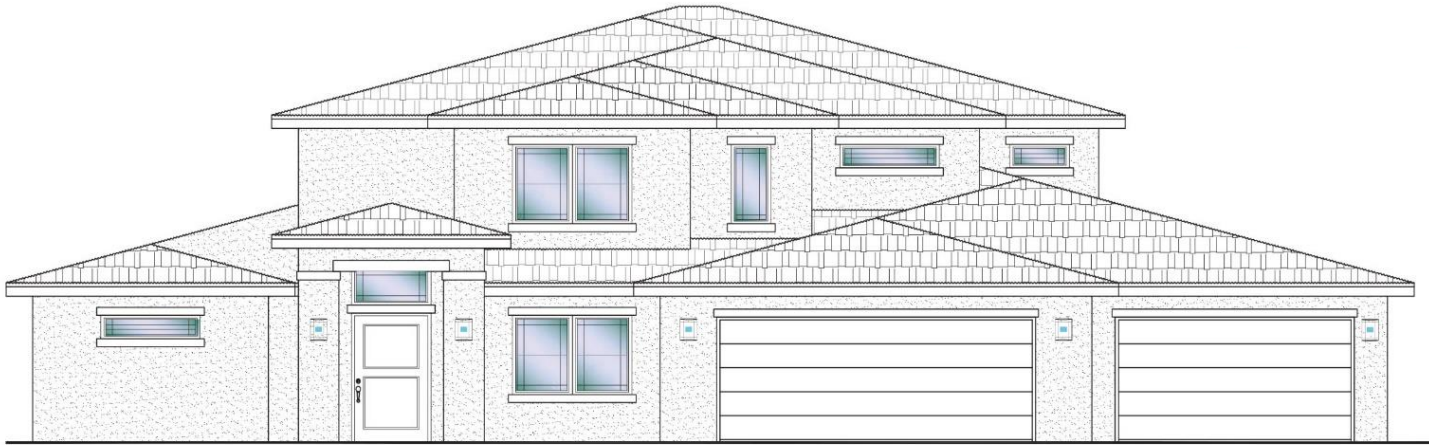

3790 Plan

4 Bedroom+Casita/4 Bath/3+Car Garage

S&S Homes

www.sshomes.info • (435)628-1904

SS32

68'x60'

3790 ft.²

2370 ft.²

1420 ft.²

*Square footage and dimensions are estimated. The finished home may vary from architectural rendering.