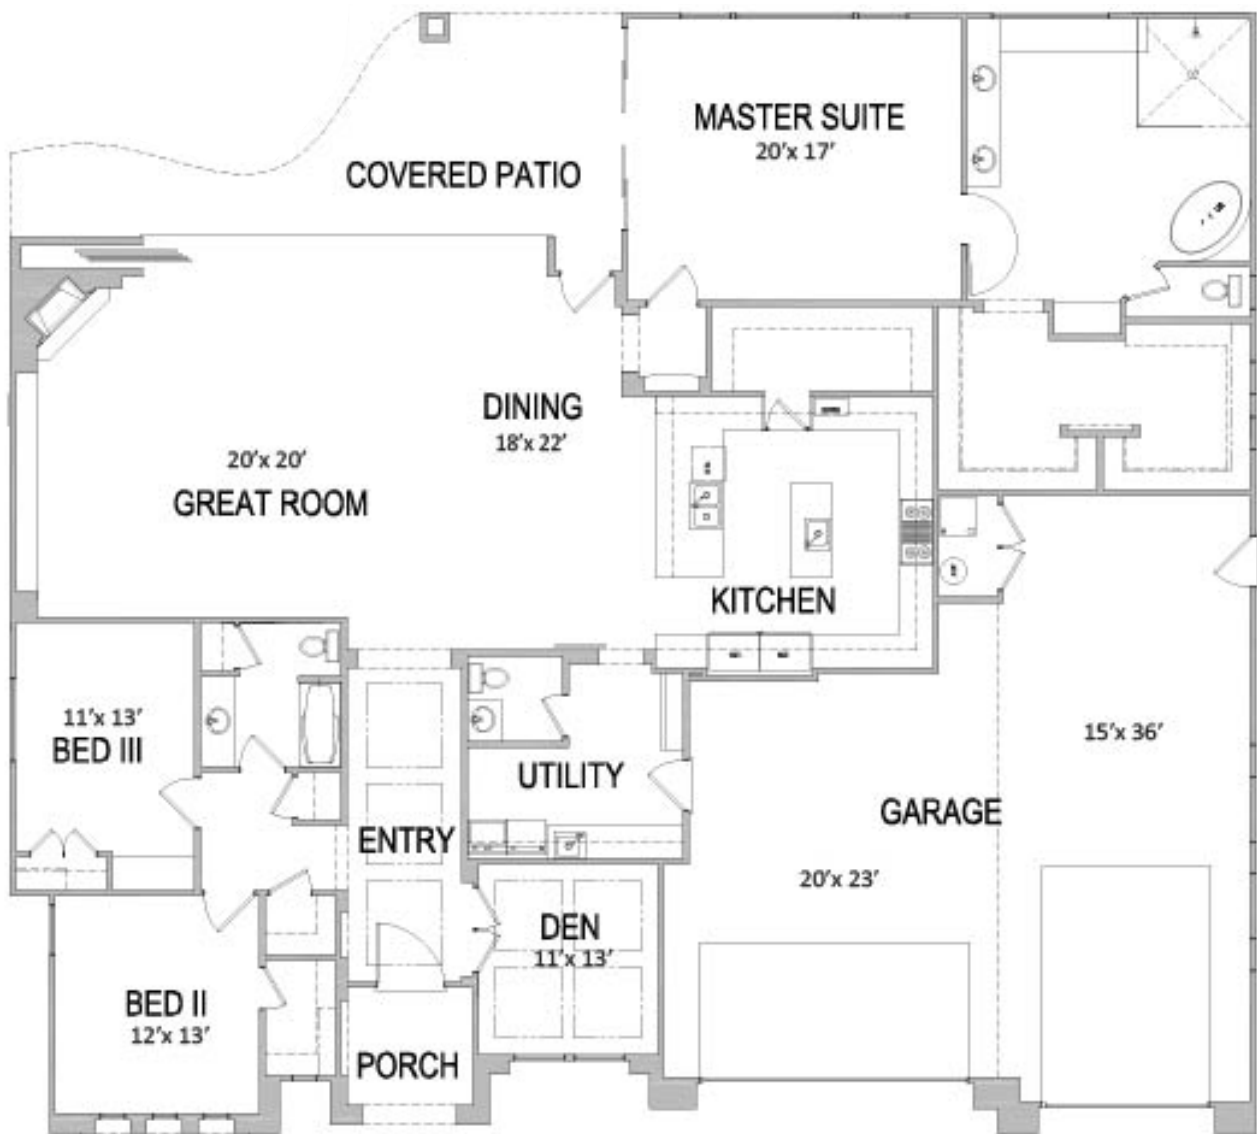

FR3

74'x67'

3140 SQ. FT.

*Square footage and dimensions are estimated. The finished home may vary from architectural rendering.