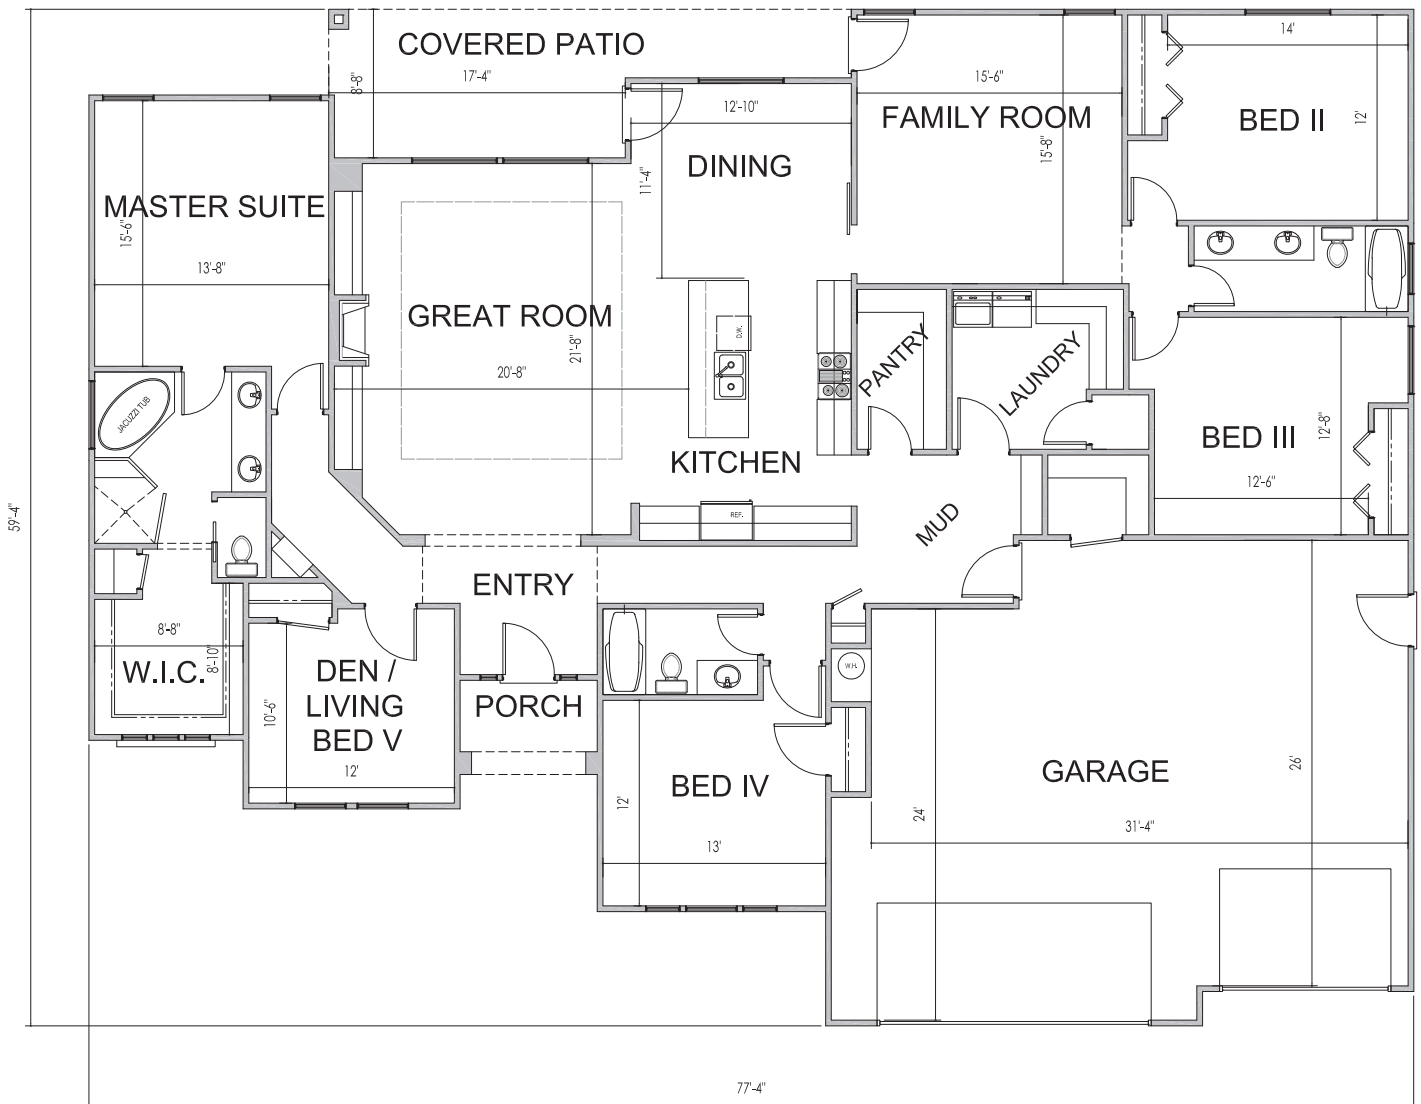

ARB 10
 SYC87

77'x59'

2824 ft.²

*Square footage and dimensions are estimated. The finished home may vary from architectural rendering.