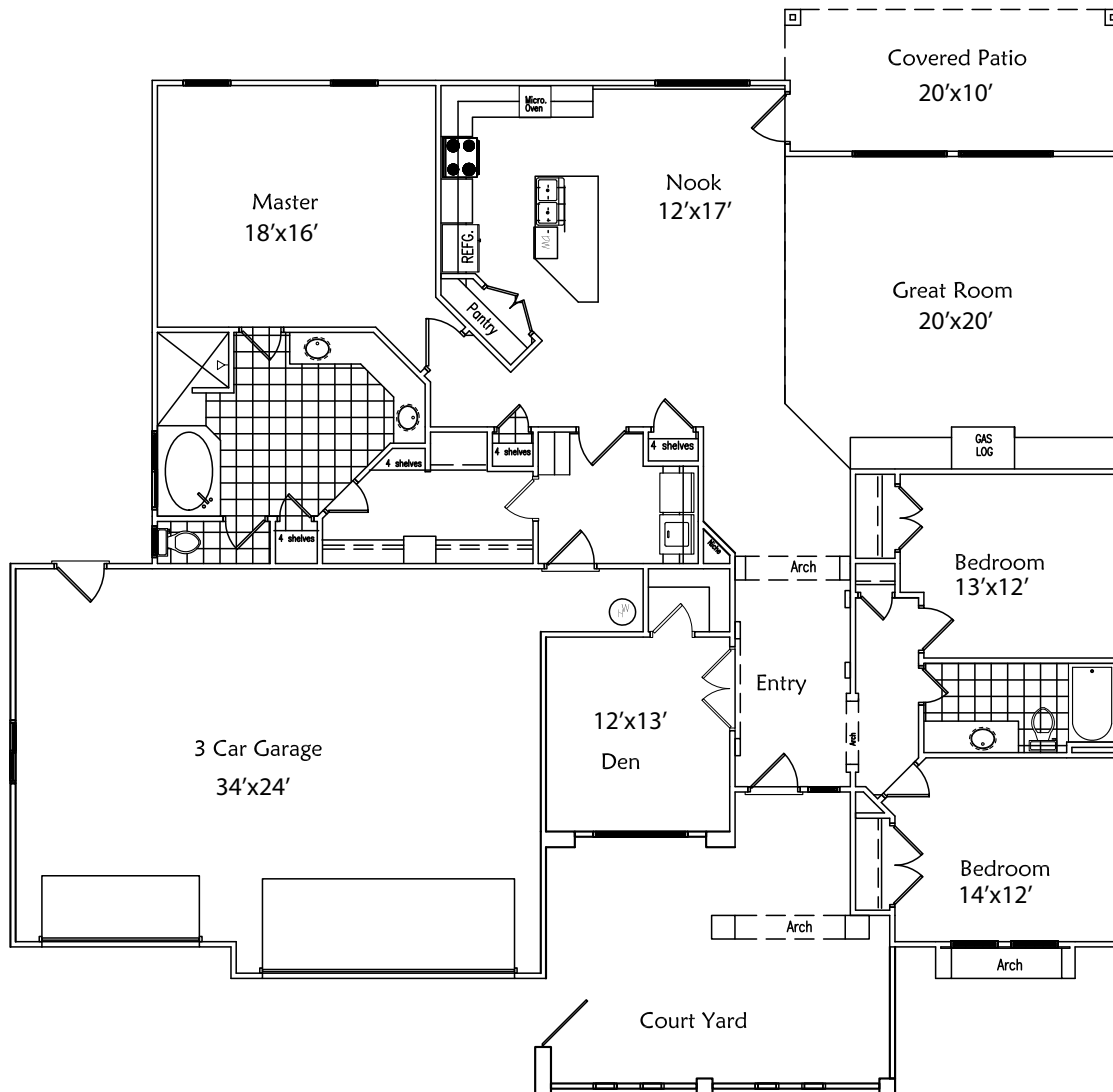

SYC78  
SYC68

71'x61'

2505 SQ. FT.

\*Square footage and dimensions are estimated. The finished home may vary from architectural rendering.