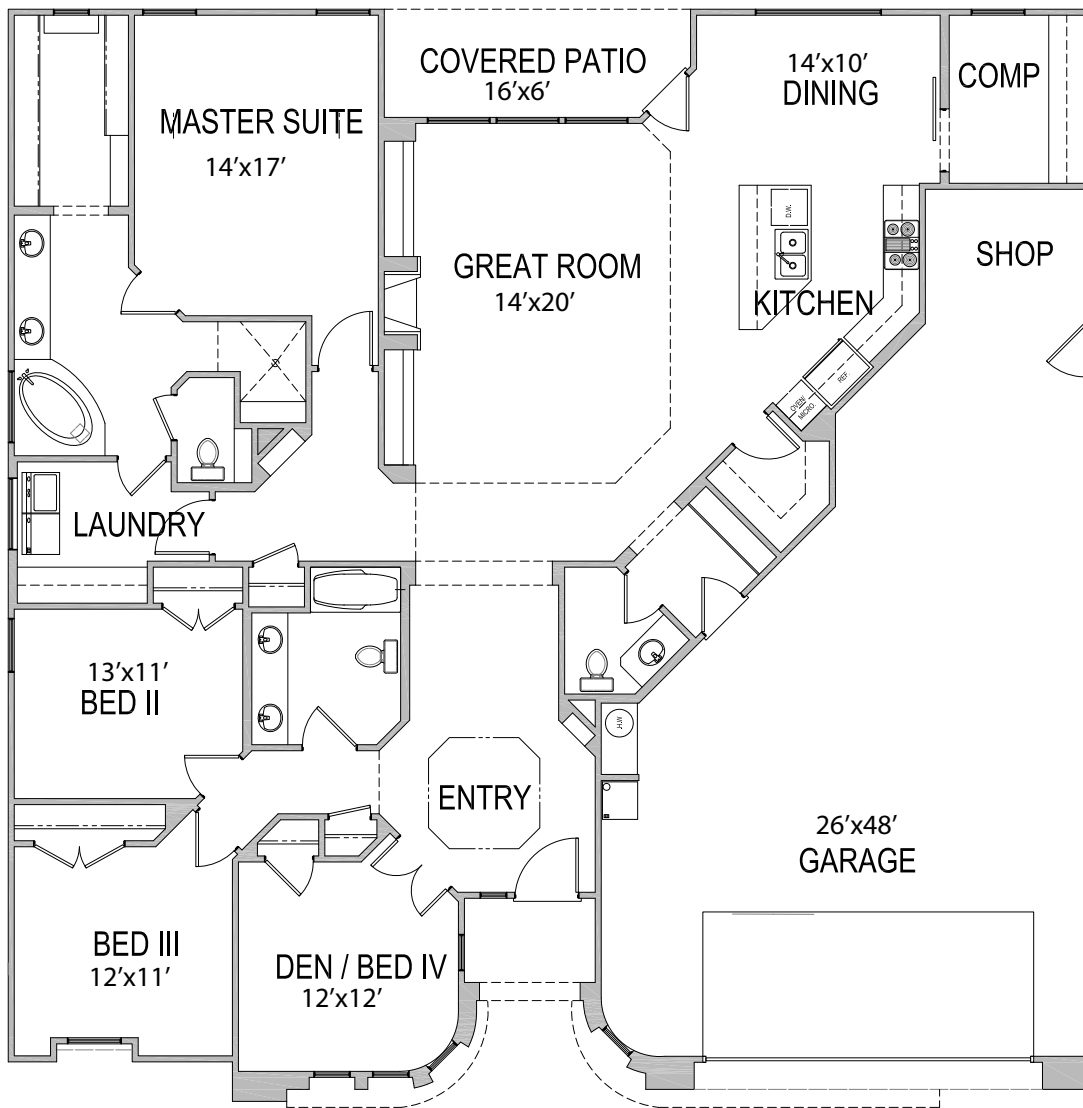

WR1511

60'x61'

2394 SQ. FT.

*Square footage and dimensions are estimated. The finished home may vary from architectural rendering.