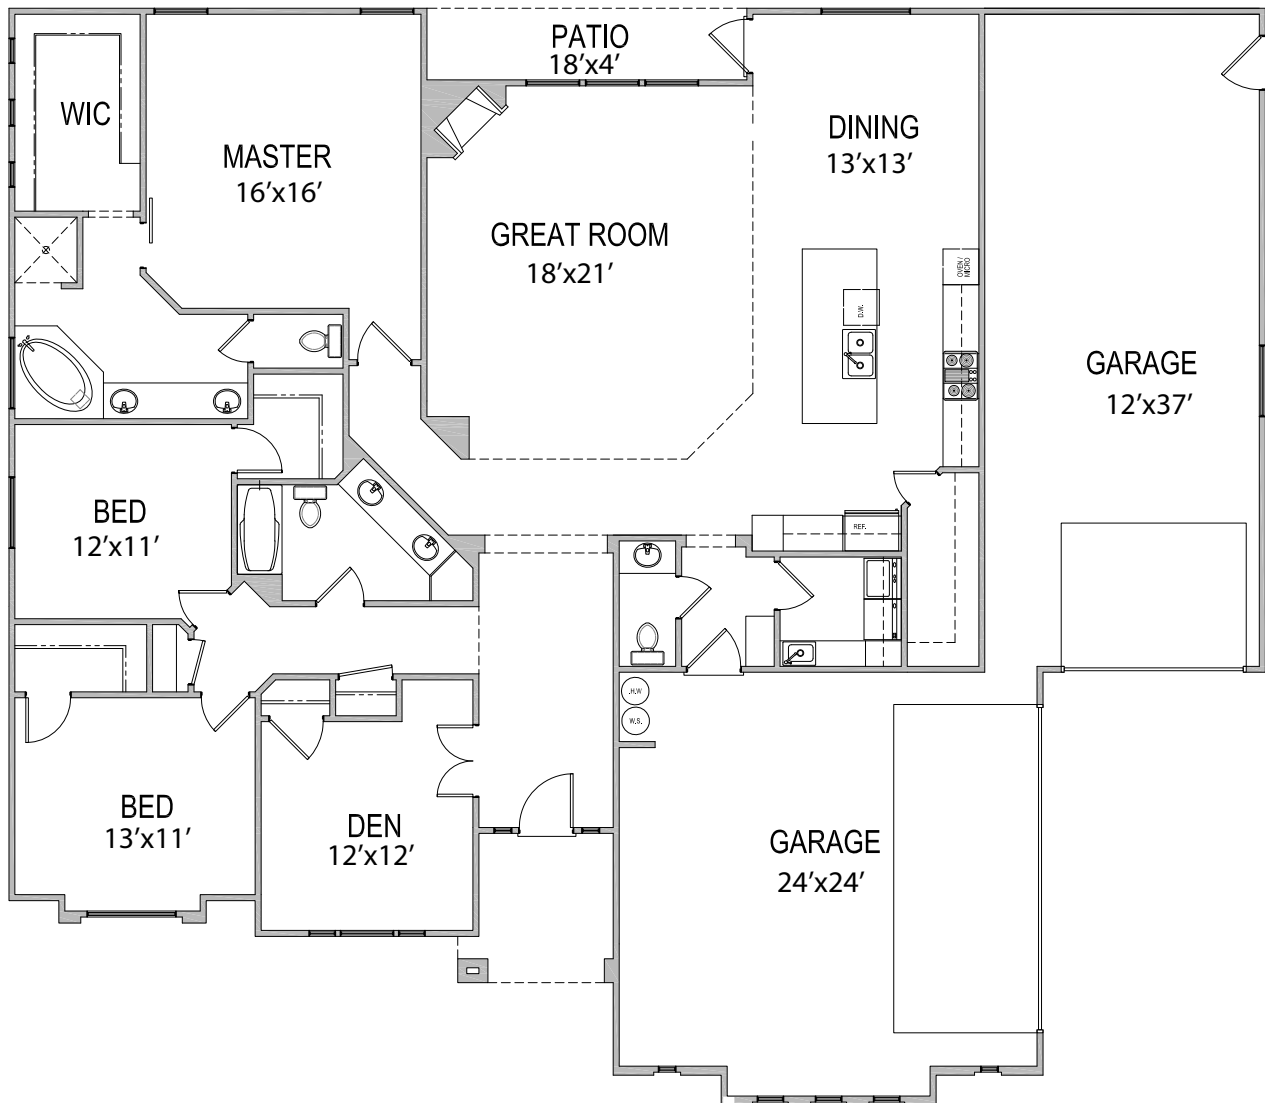

SYC103

70'x62'

2390 SQ. FT.

*Square footage and dimensions are estimated. The finished home may vary from architectural rendering.