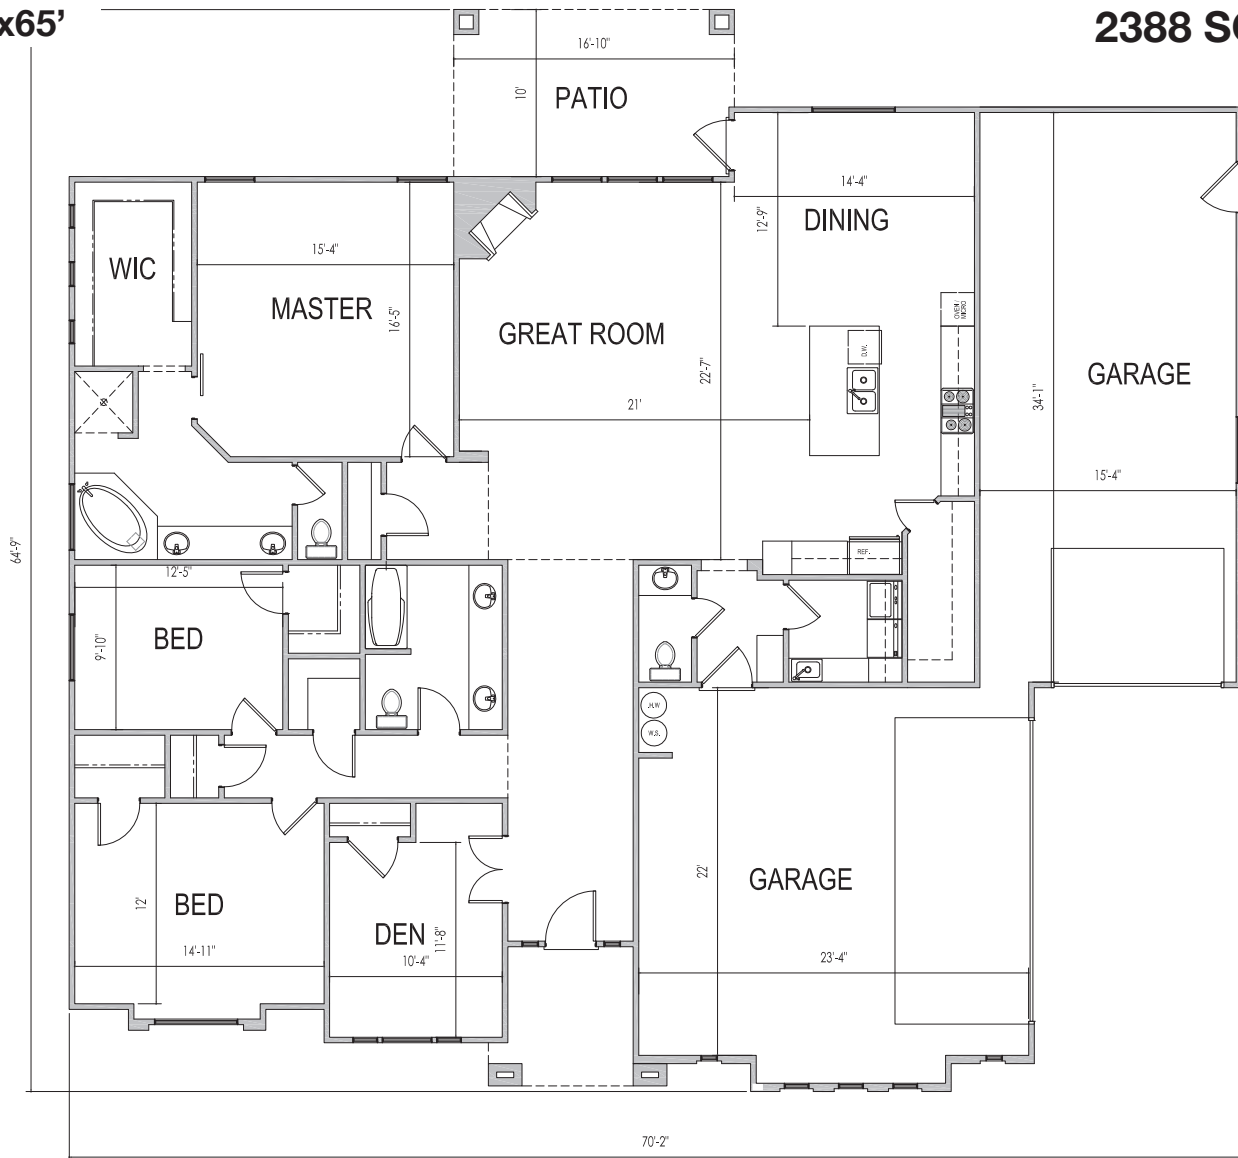

SYC39

70'x65'

2388 SQ. FT.

*Square footage and dimensions are estimated. The finished home may vary from architectural rendering.